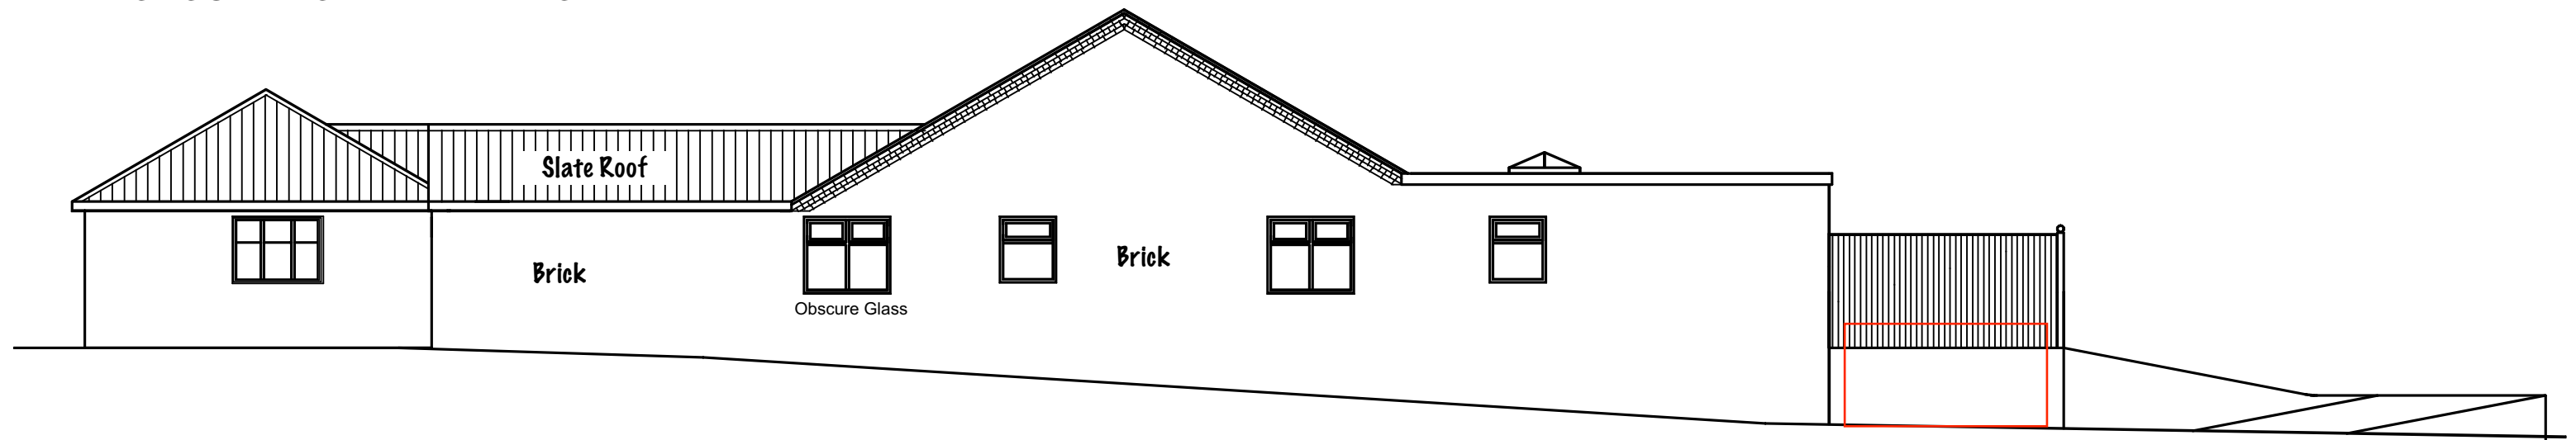

EXISTING NORTH ELEVATION A-A

PROPOSED NORTH ELEVATION AA-AA

Bin Store behind decking- side access path to entrance.

Issue	Planning
Title	North Elevations
Drawing No	LBL_EL_NOR_REVB
Date	15/01/2024
Scale	1:100 at A3
Address	110A Little Barn Lane, Mansfield, NG18 3JT