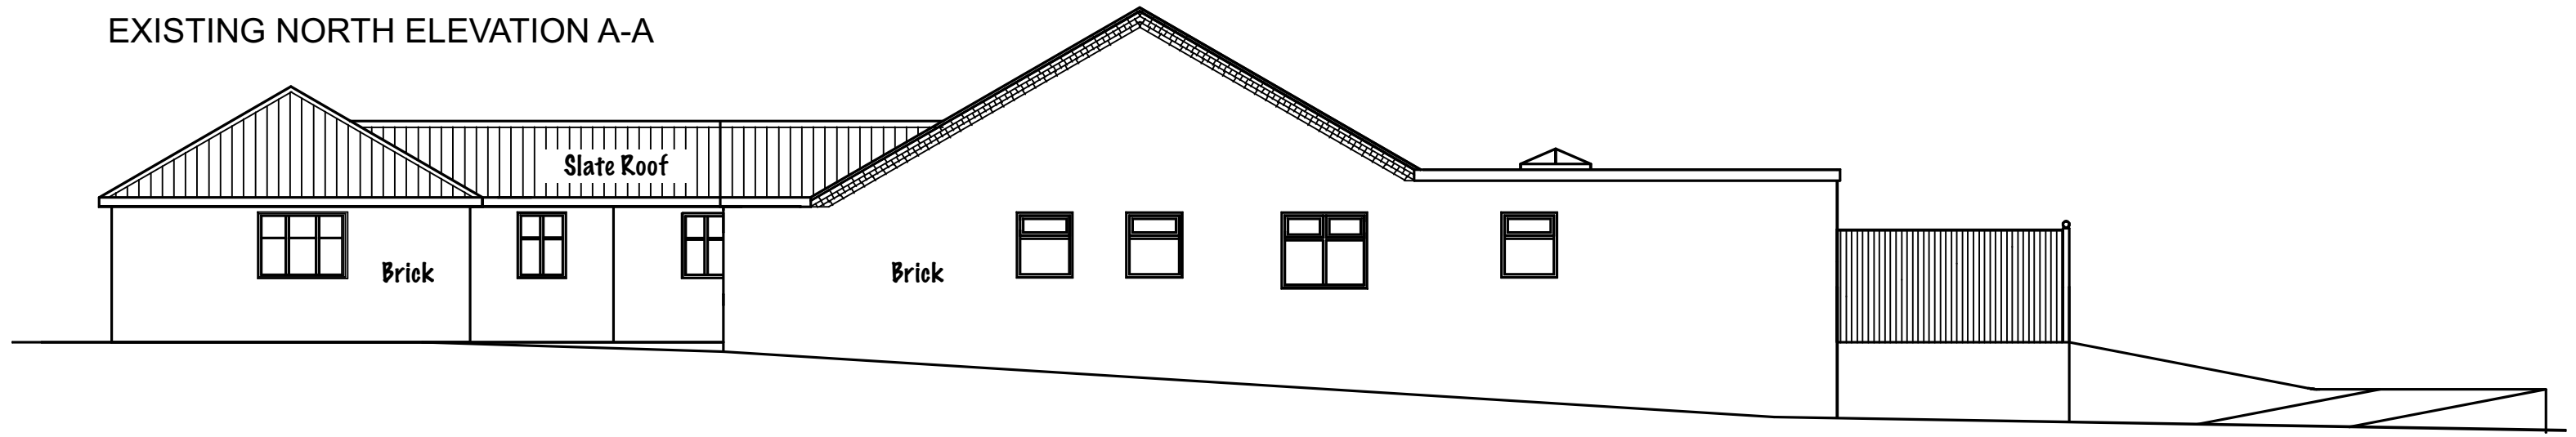

EXISTING NORTH ELEVATION A-A

PROPOSED NORTH ELEVATION AA-AA

Bin Store behind decking- side access path to entrance.

Issue	Planning
Title	North Elevations
Drawing No	LBL_EL_NOR_REVB
Date	15/01/2024
Scale	1:100 at A3
Address	110A Little Barn Lane, Mansfield, NG18 3JT