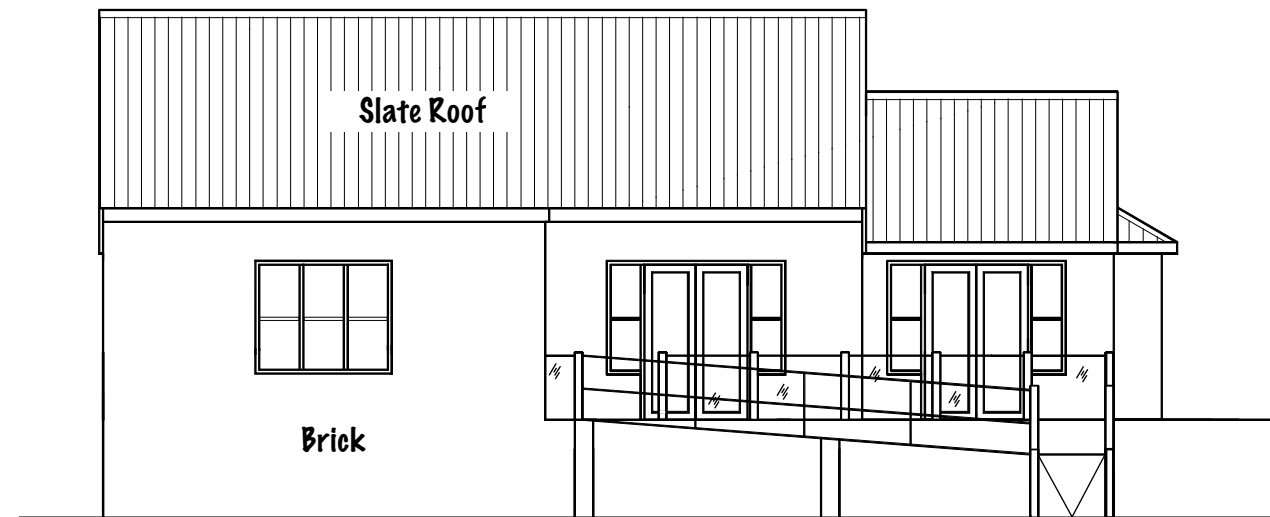

EXISTING WEST ELEVATION D-D

PROPOSED WEST ELEVATION DD-DD

Issue	Planning
Title	West Elevations
Drawing No	LBL_EL_WEST_REVA
Date	15/01/2024
Scale	1:100 at A3
Address	110A Little Barn Lane, Mansfield, NG18 3JT