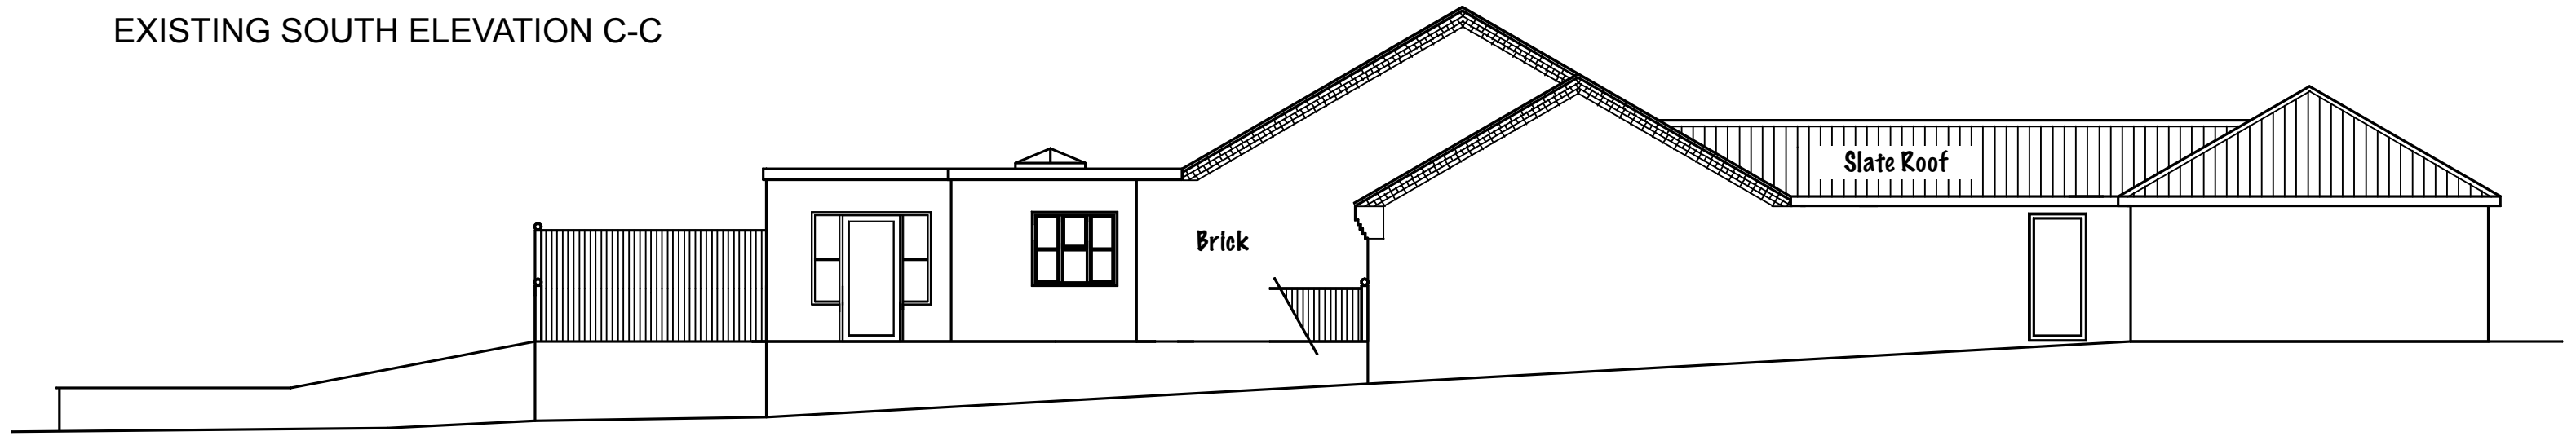

EXISTING SOUTH ELEVATION C-C

PROPOSED SOUTH ELEVATION CC-CC

Issue	Planning
Title	South Elevations
Drawing No	LBL_EL_SOU_REVA
Date	15/01/2024
Scale	1:100 at A3
Address	110A Little Barn Lane, Mansfield, NG18 3JT