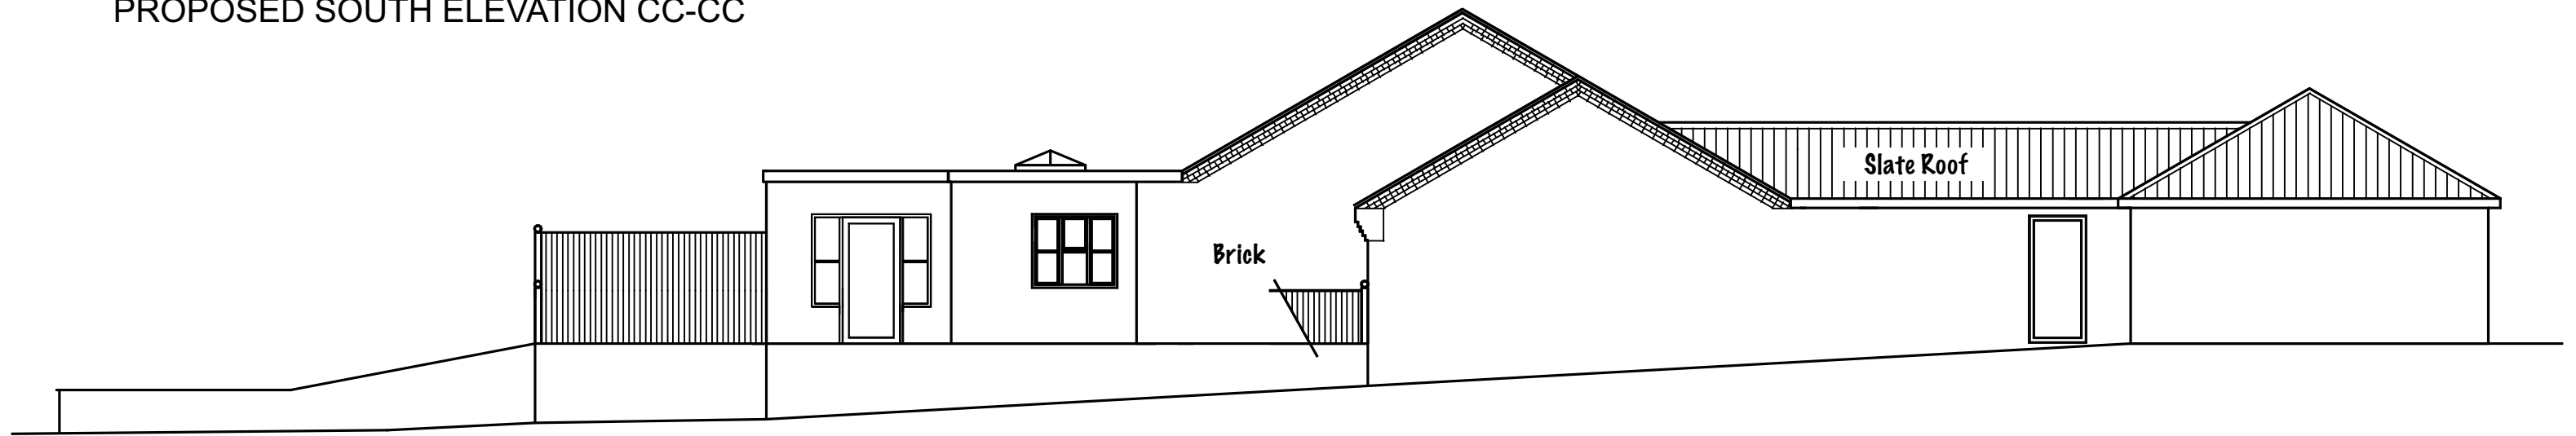

EXISTING SOUTH ELEVATION C-C

PROPOSED SOUTH ELEVATION CC-CC

Issue	Planning
Title	South Elevations
Drawing No	LBL_EL_SOU_REVA
Date	15/01/2024
Scale	1:100 at A3
Address	110A Little Barn Lane, Mansfield, NG18 3JT