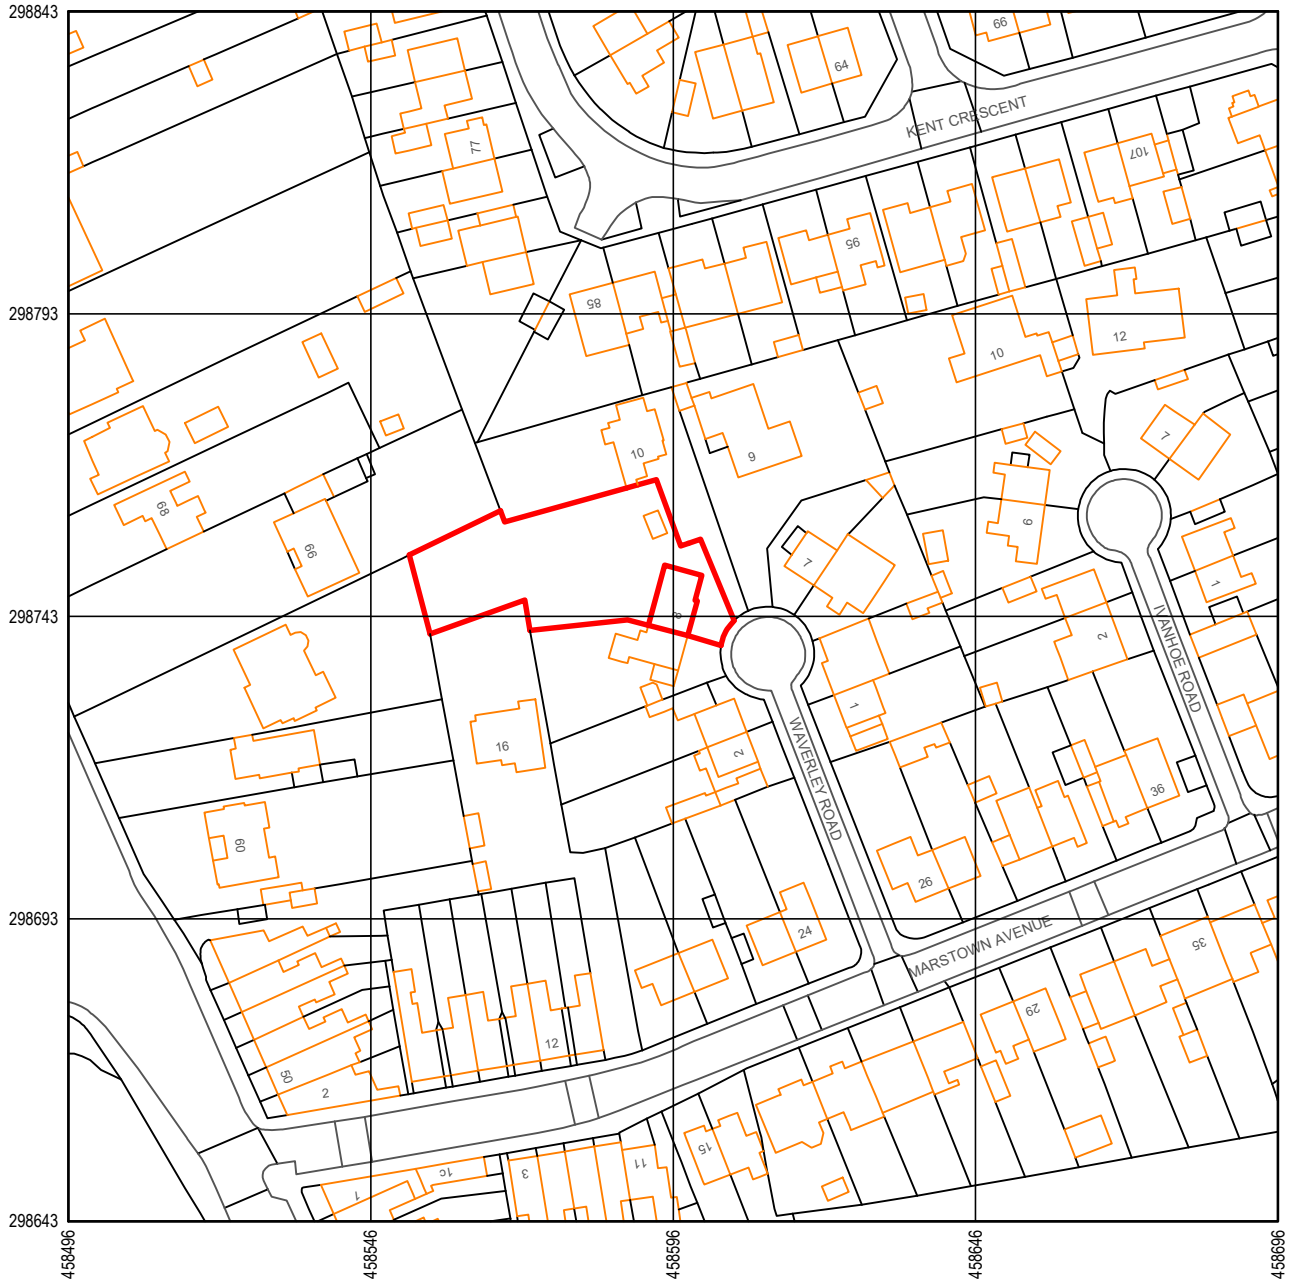

8, Waverley Road, Wigston, Leicester, LE18 4UW

Location plan
Scale 1:1250

A4	Scale: 1:1250	Drawn By: K.Munden	Project No: P005
Project: 8 Waverley Road			
Title: Location plan	Dwg No: GA-3		
Date: 25.04.2024	REV1		