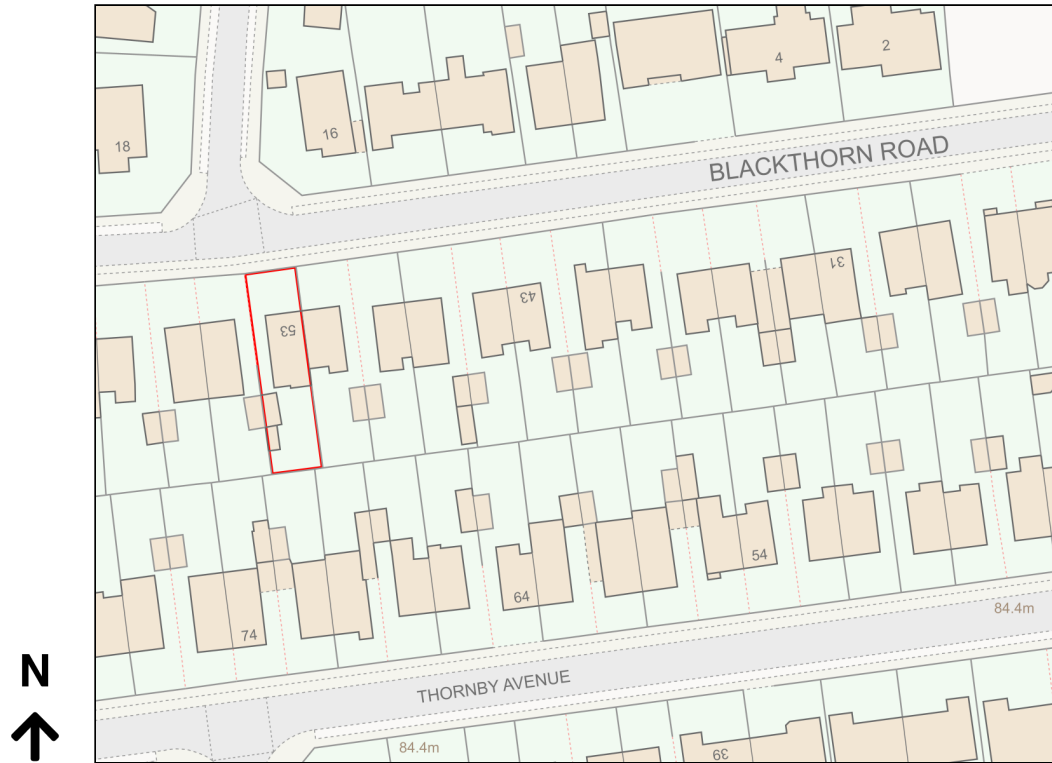

Location Plan

Site Address: 53, Blackthorn Road, Kenilworth, CV8 2DS

Date Produced: 28-Apr-2024

Scale: 1:1250 @A4

Planning Portal Reference: PP-12745504v1