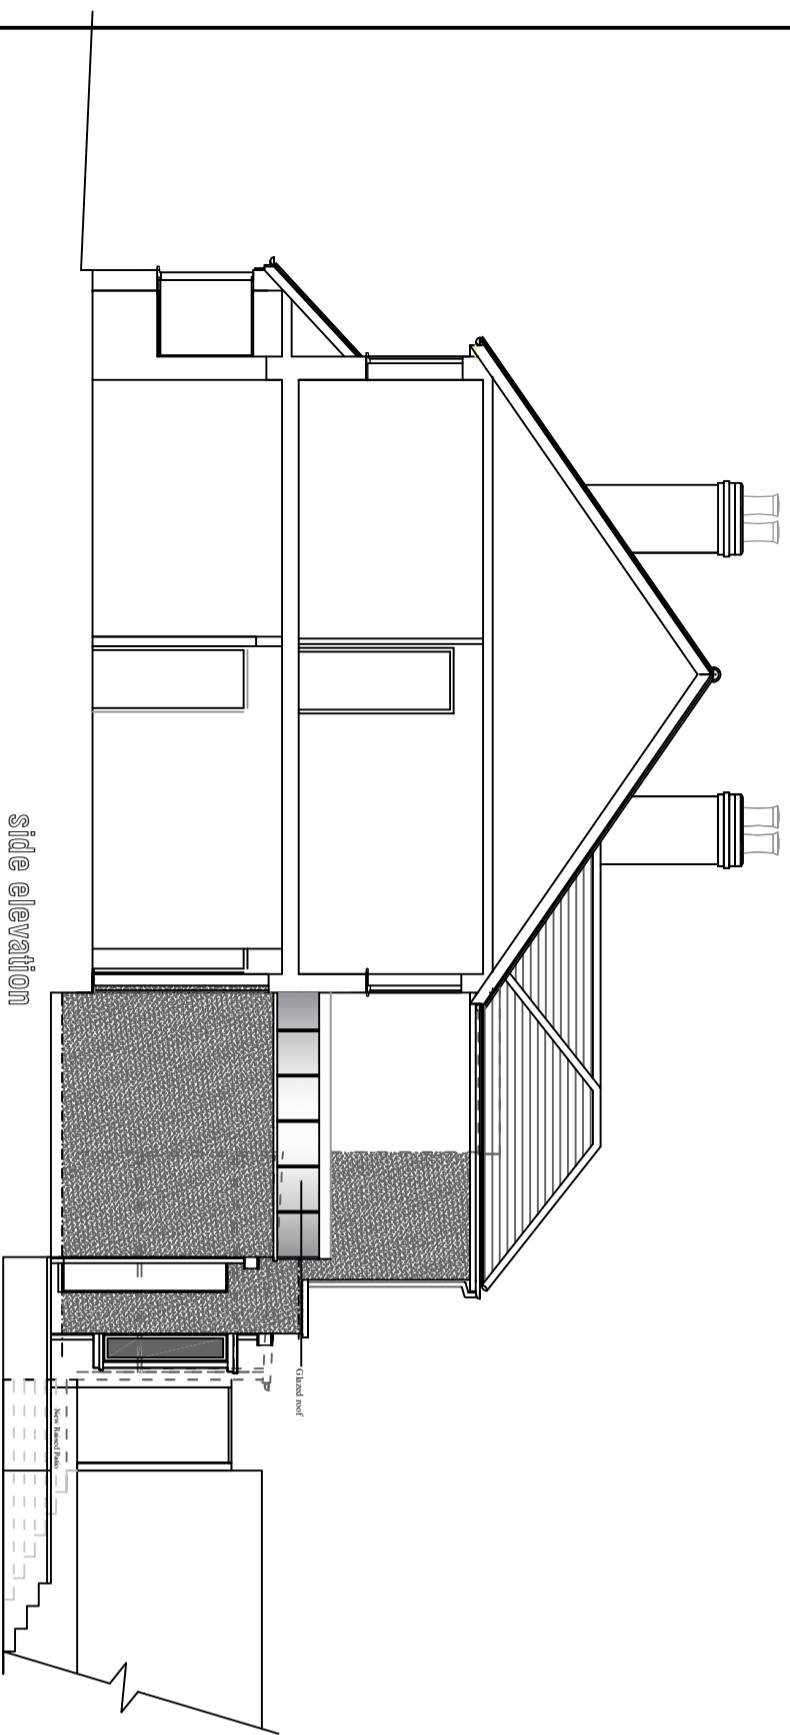

DO NOT SCALE. FIGURED DIMENSIONS ARE TO BE TAKEN IN PREFERENCE TO SCALED DIMENSIONS. NO WORK IS TO BE PUT IN HAND UNTIL SITE DIMENSIONS HAVE BEEN CHECKED AND ANY DISCREPANCIES REPORTED TO US.

side elevation

rear elevation

section B-B

Scale 1:100 @ A3  
& 1:50 @ A1

project	53 Lakeside Crescent, Barnet EN4
title	Proposed part two storey rear and new raised patio.
date	April 2024
scale	1:100 @ A3 & 1:50 @ A1

36 Lakeside Crescent, Barnet EN4 8QJ  
Tel: 020 3371 0629 Email: steve@sgd-designs.co.uk  
Web: www.sgd-designs.co.uk

**STEVEN GRAY DESIGNS LTD**  
ARCHITECTURAL & SURVEYING SERVICES

drawing number **3045/4A**

© COPYRIGHT