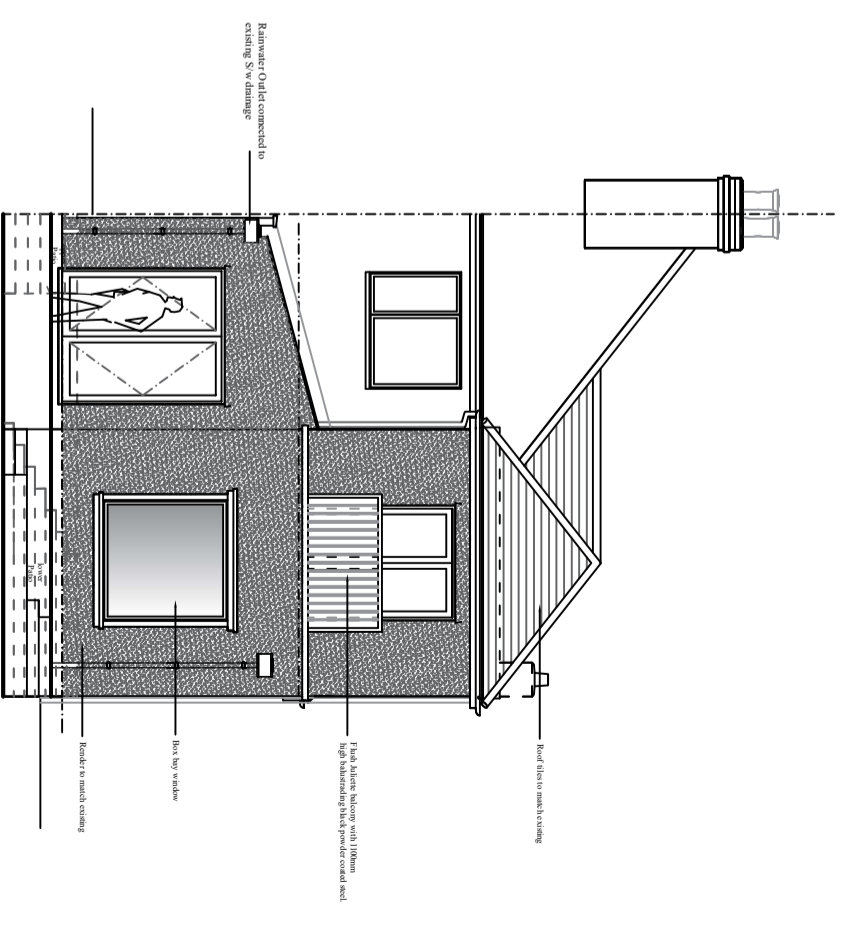

DO NOT SCALE. FIGURED DIMENSIONS ARE TO BE TAKEN IN PREFERENCE TO SCALED DIMENSIONS. NO WORK IS TO BE PUT IN HAND UNTIL SITE DIMENSIONS HAVE BEEN CHECKED AND ANY DISCREPANCIES REPORTED TO US.

side elevation

rear elevation

section B-B

Scale 1:100 @ A3  
& 1:50 @ A1

project	53 Lakeside Crescent, Barnet EN4
title	Proposed part two storey rear and new raised patio.
date	April 2024
scale	1:100 @ A3 & 1:50 @ A1

36 Lakeside Crescent, Barnet EN4 8QJ  
Tel: 020 3371 0629 Email: steve@sgd-designs.co.uk  
Web: www.sgd-designs.co.uk

**STEVEN GRAY DESIGNS LTD**  
ARCHITECTURAL & SURVEYING SERVICES

drawing number **3045/4A**

© COPYRIGHT