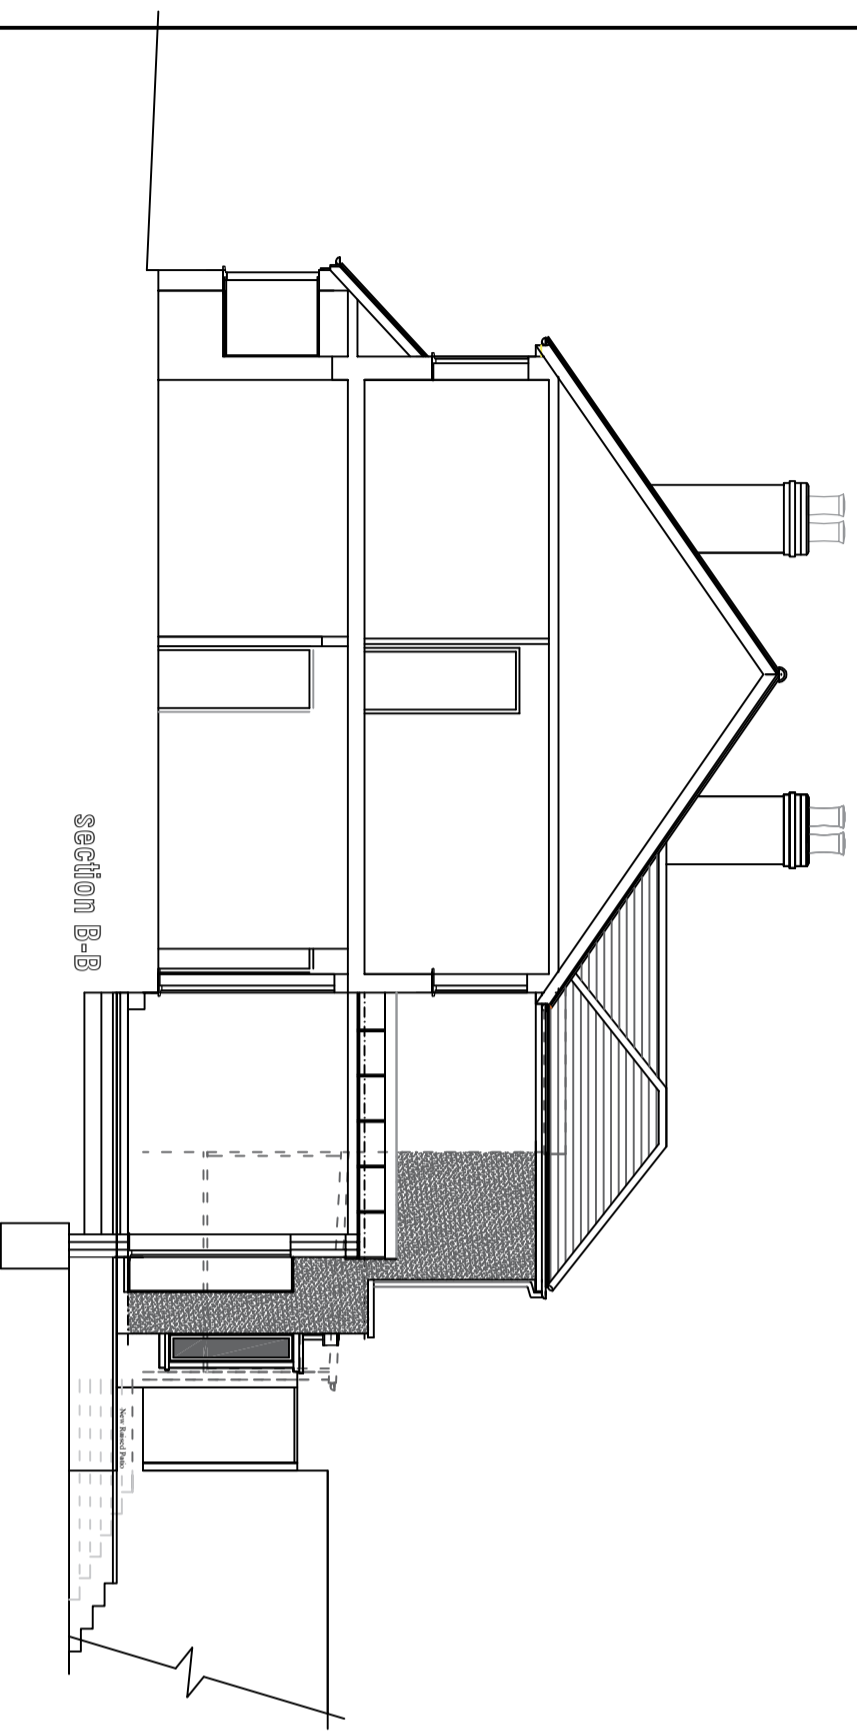

DO NOT SCALE. FIGURED DIMENSIONS ARE TO BE TAKEN IN PREFERENCE TO SCALED DIMENSIONS. NO WORK IS TO BE PUT IN HAND UNTIL SITE DIMENSIONS HAVE BEEN CHECKED AND ANY DISCREPANCIES REPORTED TO US.

side elevation

rear elevation

section B-B

Scale 1:100 @ A3  
& 1:50 @ A1

project	53 Lakeside Crescent, Barnet EN4
title	Proposed part two storey rear and new raised patio.
date	April 2024
scale	1:100 @ A3 & 1:50 @ A1

36 Lakeside Crescent, Barnet EN4 8QJ  
Tel: 020 3371 0629 Email: steve@sgd-designs.co.uk  
Web: www.sgd-designs.co.uk

**STEVEN GRAY DESIGNS LTD**  
ARCHITECTURAL & SURVEYING SERVICES

drawing number **3045/4A**

© COPYRIGHT