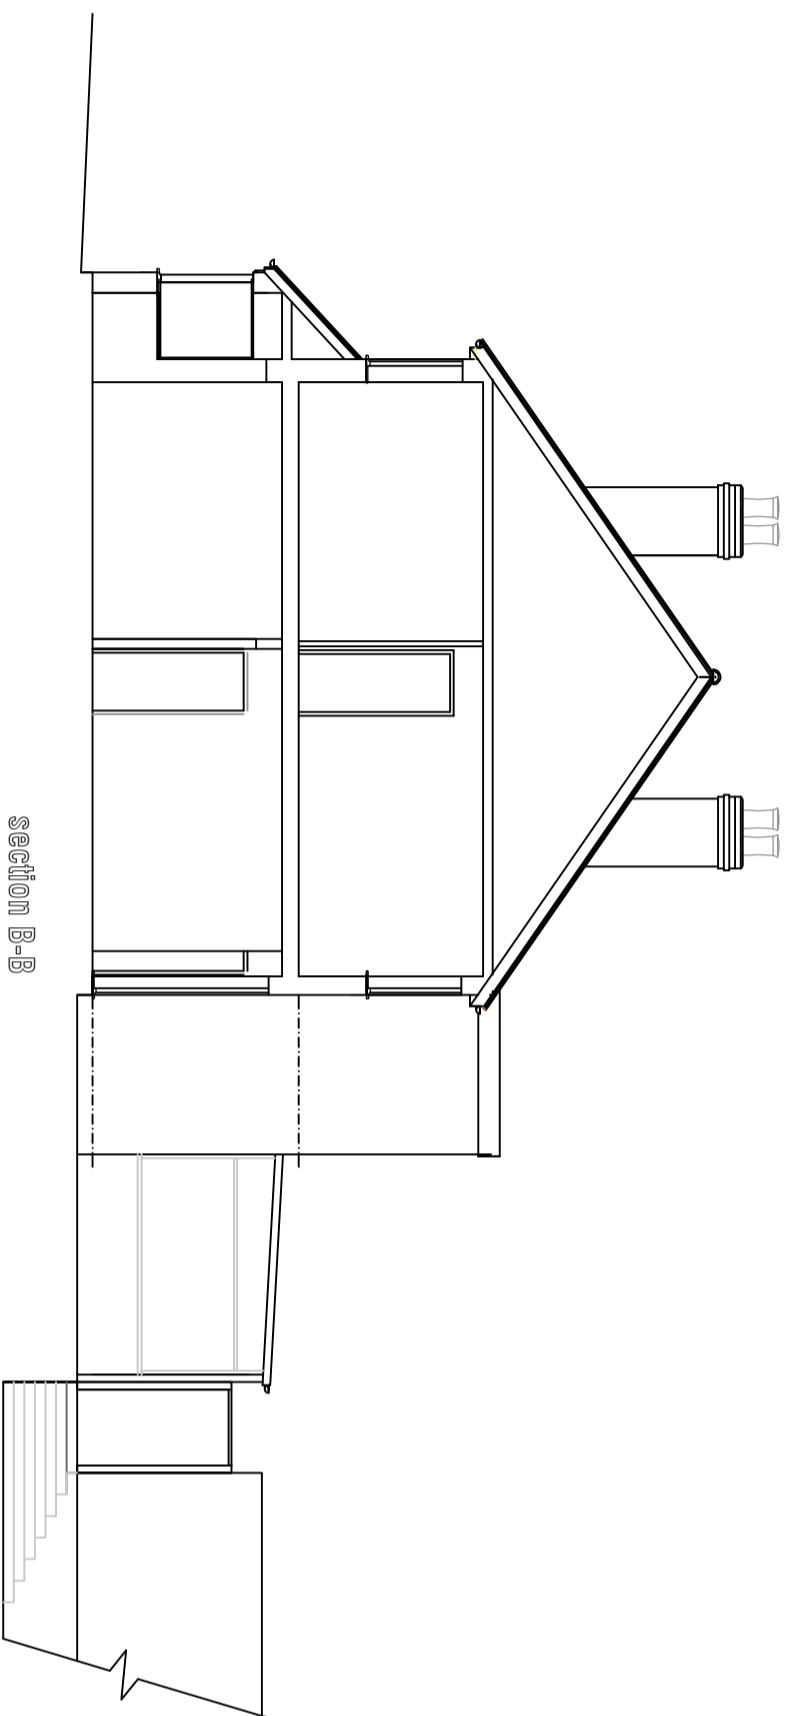

DO NOT SCALE. FIGURED DIMENSIONS ARE TO BE TAKEN IN PREFERENCE TO SCALED DIMENSIONS. NO WORK IS TO BE PUT IN HAND UNTIL SITE DIMENSIONS HAVE BEEN CHECKED AND ANY DISCREPANCIES REPORTED TO US.

Section B-B

project
53 Lakeside Crescent, Barnet EN4

title
SURVEYED AS EXISTING

date
April 2024

scale
1:100 @ A3 & 1:50 @ A1

STEVEN GRAY DESIGNS LTD
ARCHITECTURAL & SURVEYING SERVICES

drawing number

3045/ 2A

© COPYRIGHT

Scale 1:100@ A3
& 1:50 @ A1