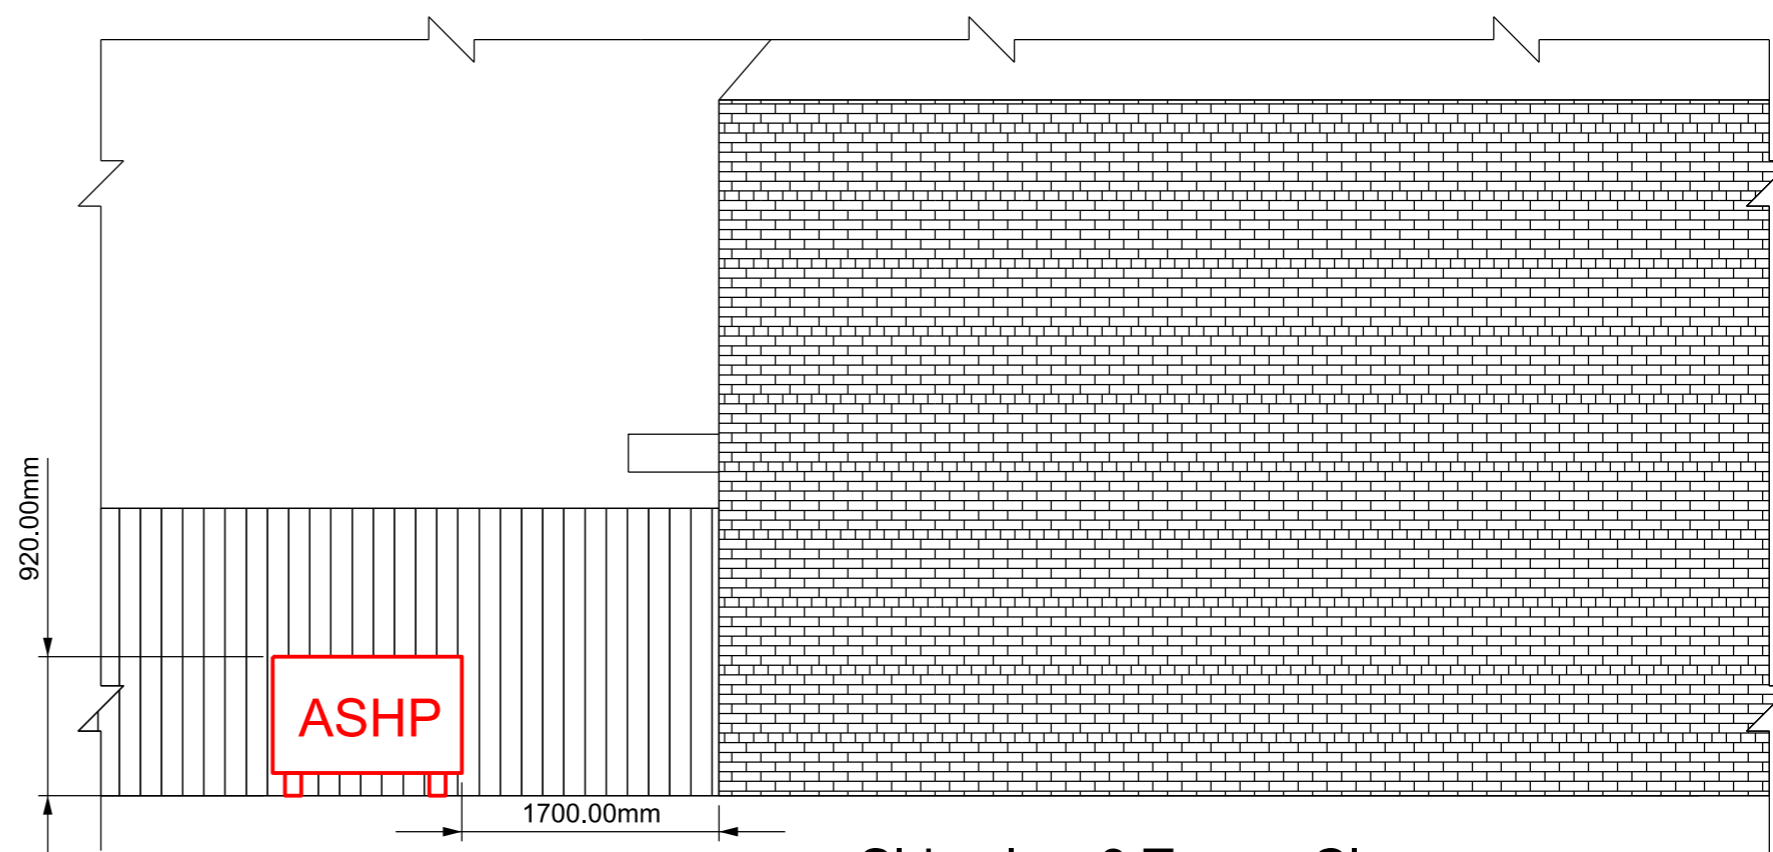

Inaccessible land with vegetation owned by council. Left of fence is 50 and 57 Kirkham Ave.

Top view 9 Turner Close

10

Front view 9 and 10 Turner Close

Side view 9 Turner Close

— Existing in black
— Proposed in red

SCALE 1:50