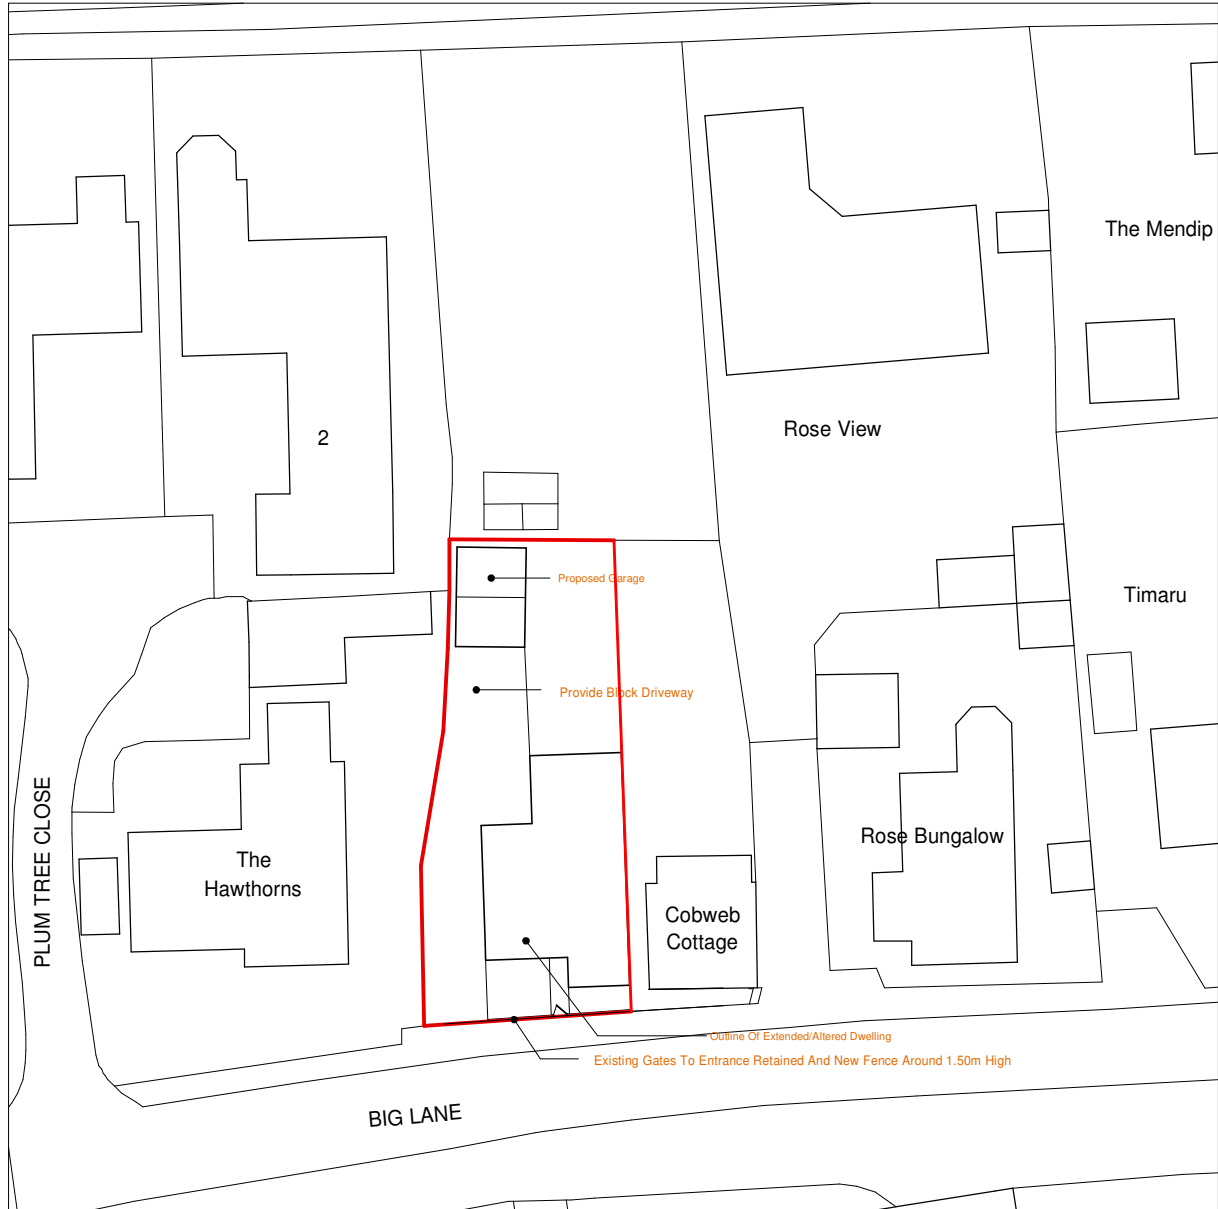

# Meadow View Big Lane Clarborough

Block Plan  
1:500  
A4 Sheet