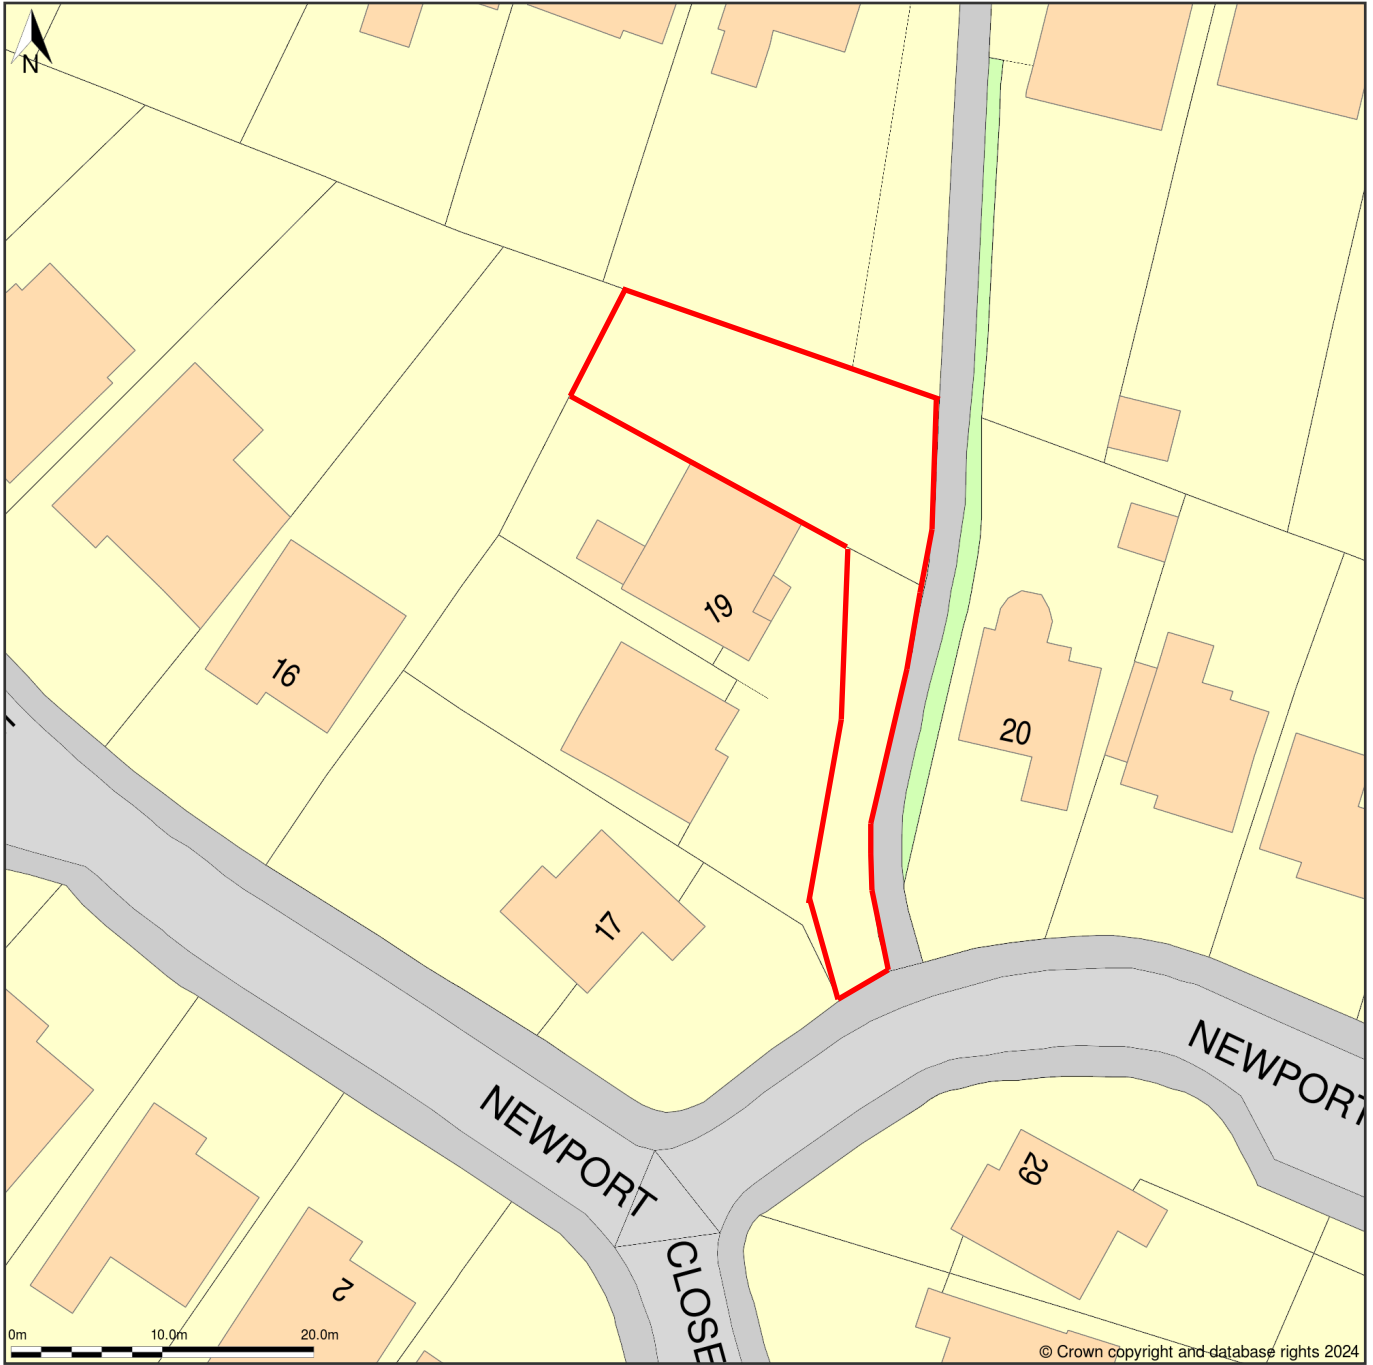

19, Newport Close, Redditch, Worcestershire, B97 5PY

Site Plan (also called a Block Plan) shows area bounded by: 402969.83, 264889.05 403059.83, 264979.05 (at a scale of 1:500), OSGridRef: SP 3016493. The representation of a road, track or path is no evidence of a right of way. The representation of features as lines is no evidence of a property boundary.

Produced on 21st Apr 2024 from the Ordnance Survey National Geographic Database and incorporating surveyed revision available at this date. Reproduction in whole or part is prohibited without the prior permission of Ordnance Survey. © Crown copyright 2024. Supplied by www.buyaplan.co.uk a licensed Ordnance Survey partner (100053143). Unique plan reference: #00894414-3FD8F6.