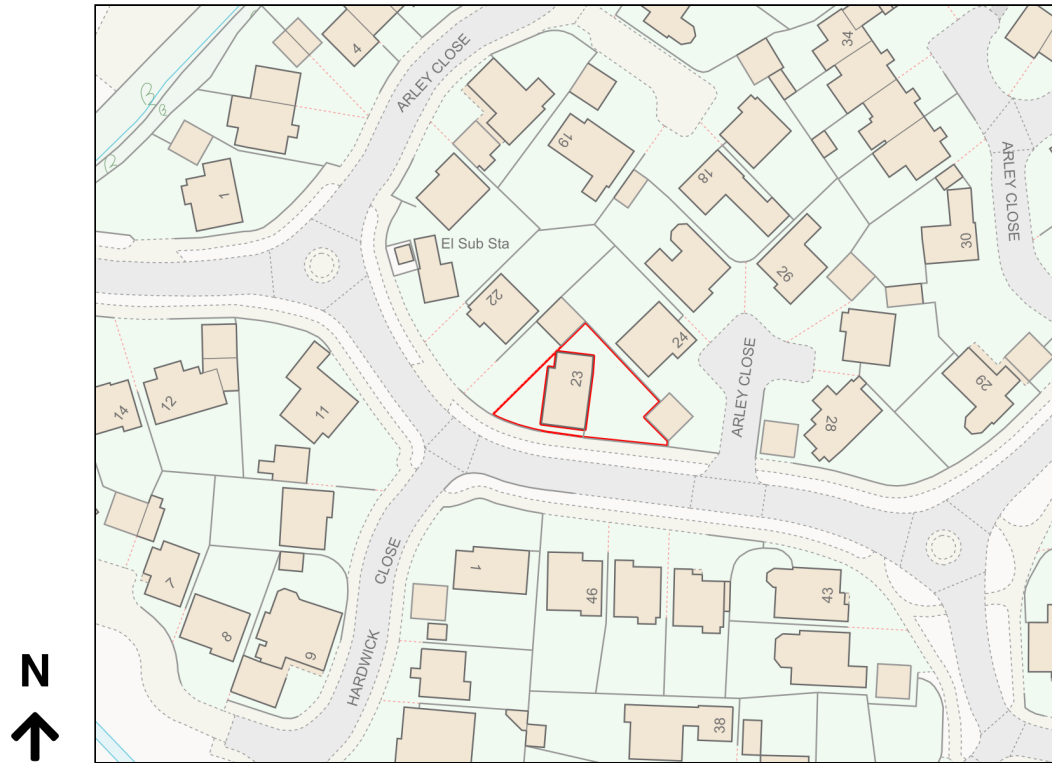

Location Plan

Site Address: 23, Arley Close, Abbey Meads, Swindon, SN25 4TP

Date Produced: 07-May-2024

Scale: 1:1250 @A4

Planning Portal Reference: PP-13030626v2