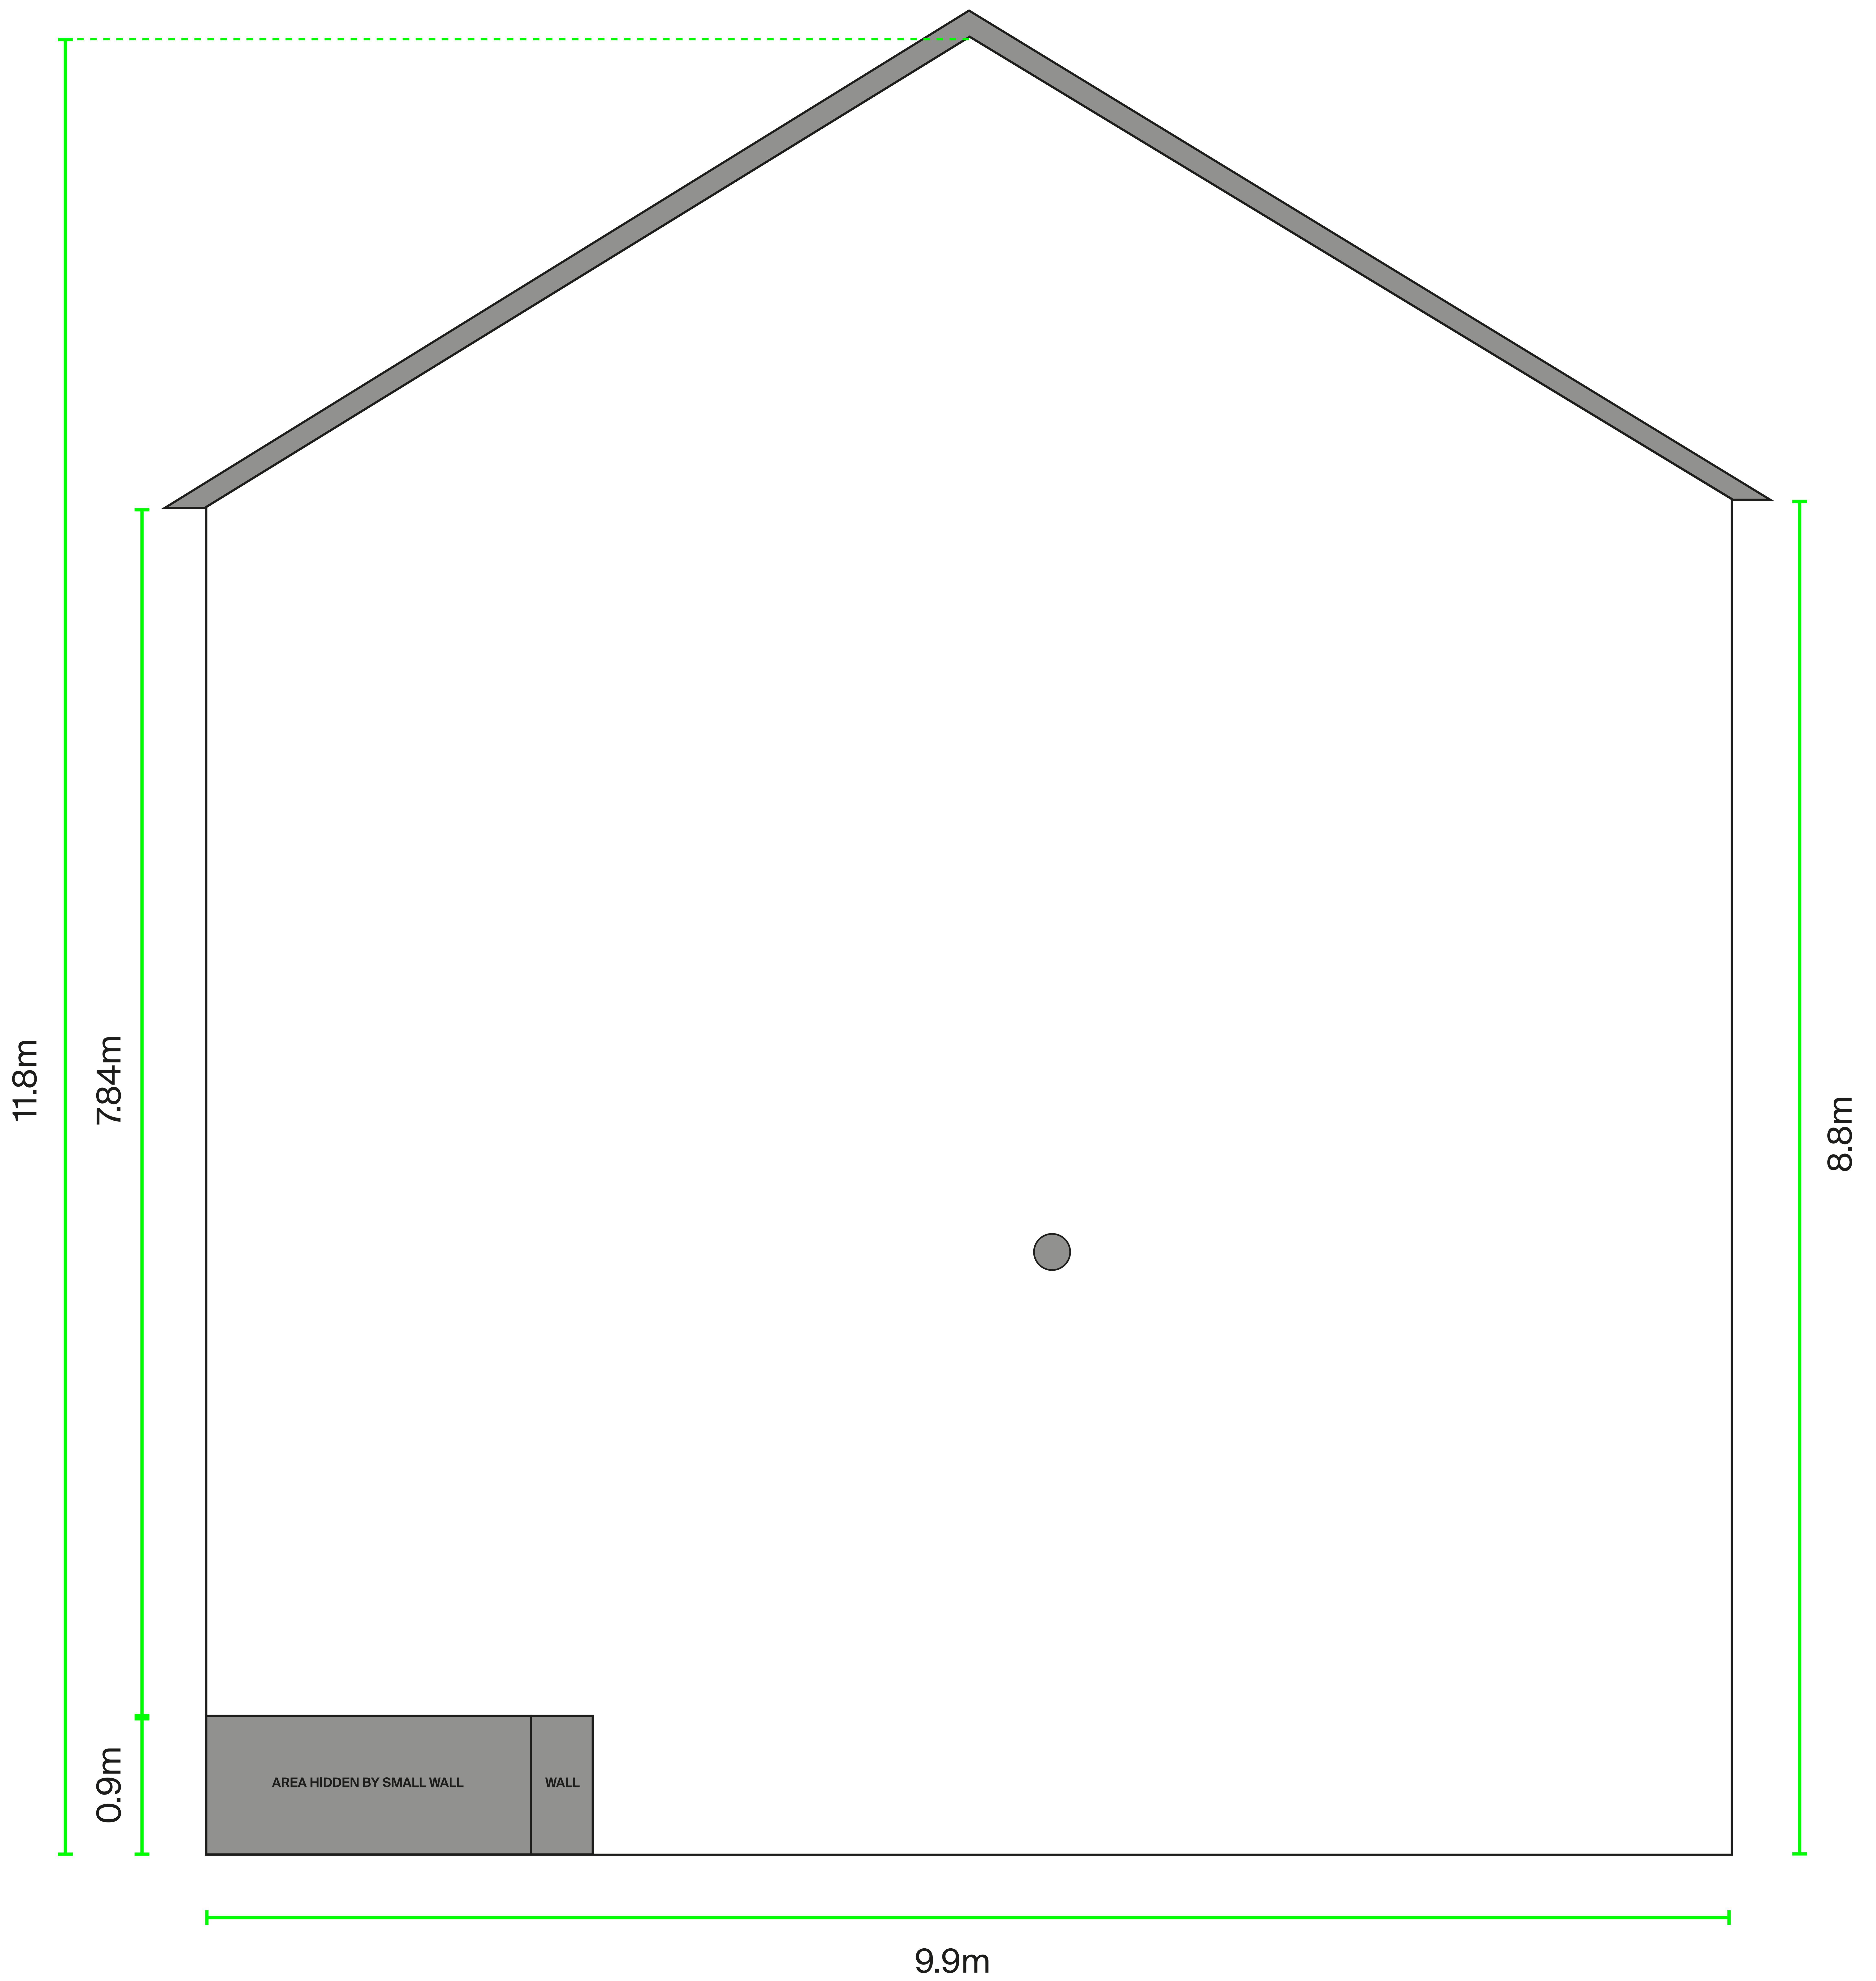

WALL TEMPLATE 10% SCALE

# WOLVES FC - 65 WATERLOO ROAD

**KEY:**

This area can not be painted, avoid text or key elements going across this.