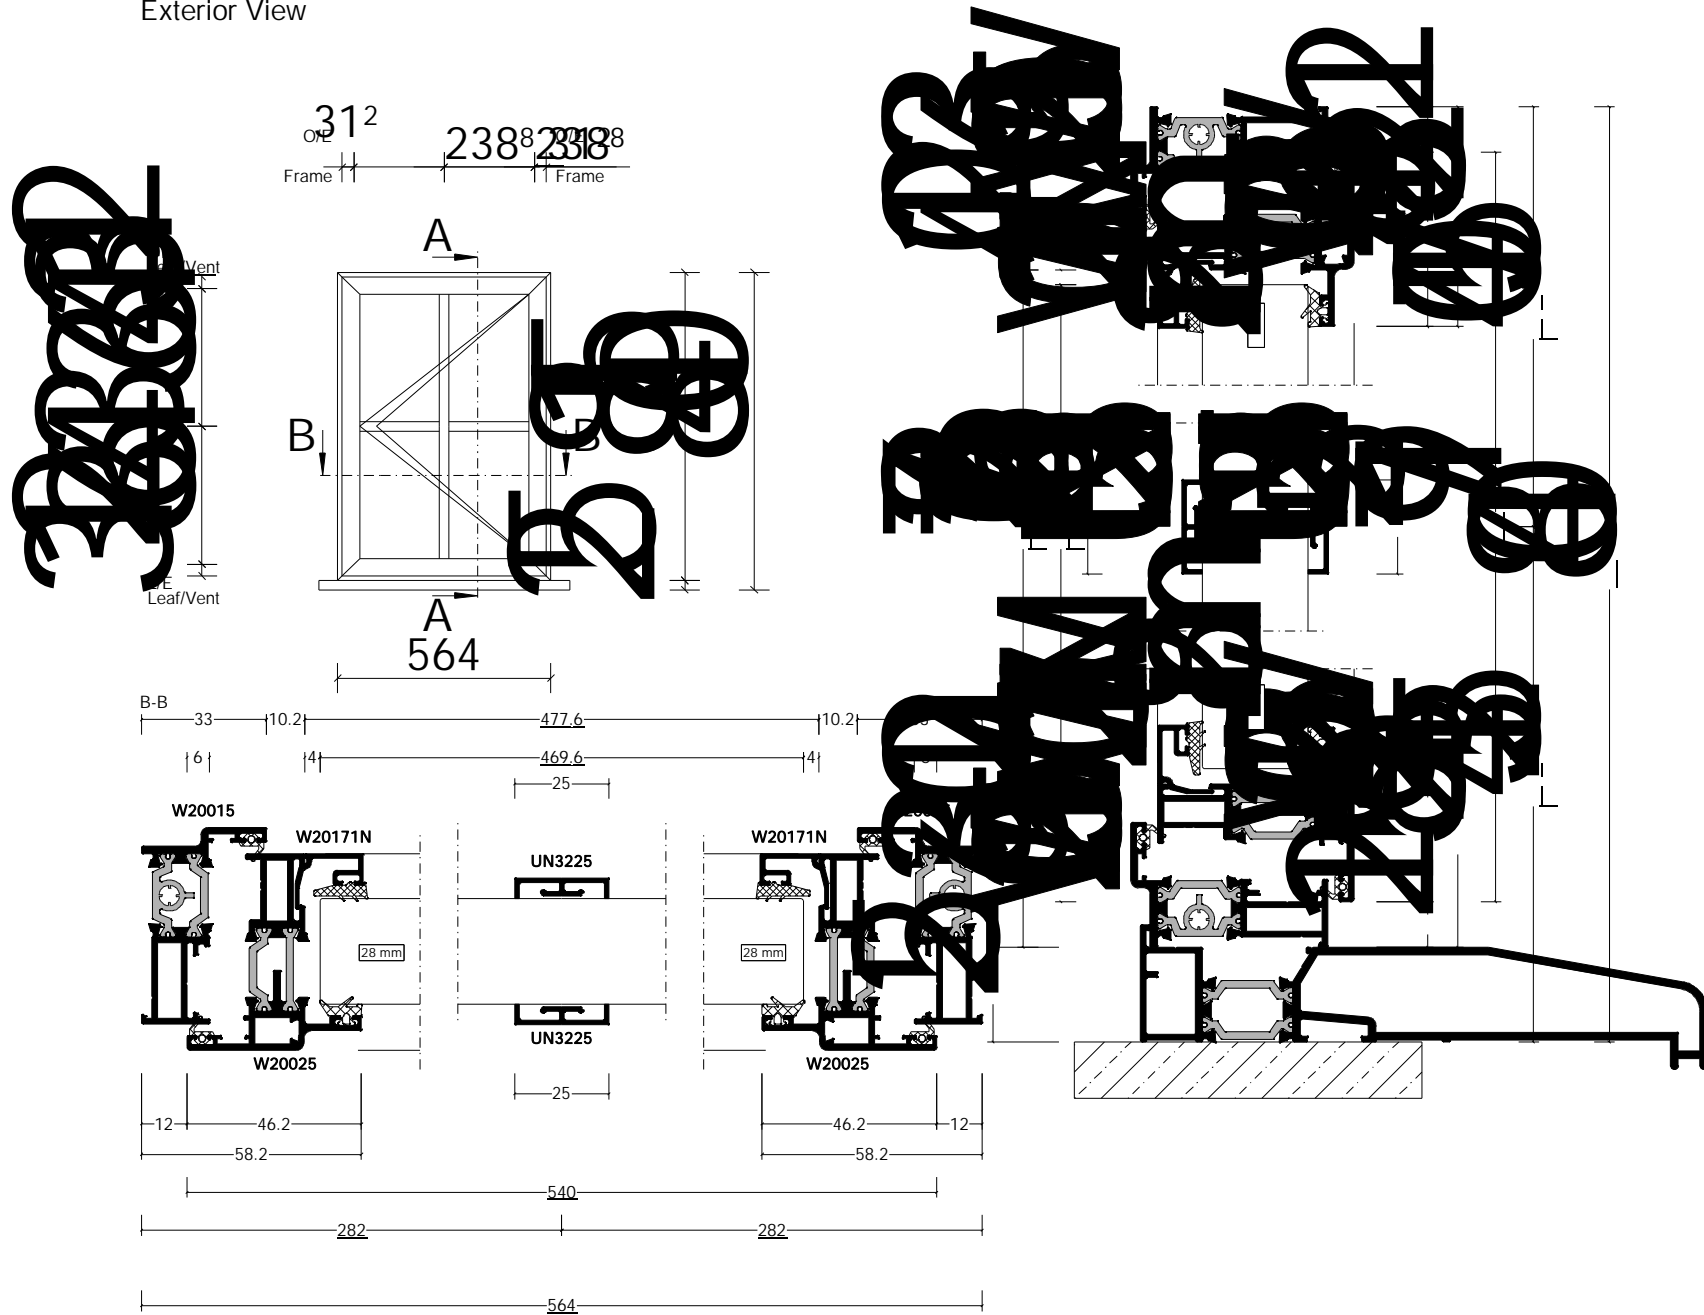

Pos. 004, Quantity: 1  
 Job: The Pump House  
 System: SMA Alitherm Heritage Square (W20171)  
 Exterior View

Pos. 005, Quantity: 1  
 Job: The Pump House  
 System: SMA Alitherm Heritage Square (W20171)  
 Exterior View

Pos. 006, Quantity: 1  
 Job: The Pump House  
 System: SMA Alitherm Heritage Square (W20171)  
 Exterior View

Pos. 007, Quantity: 1  
 Job: The Pump House  
 System: SMA Alitherm Heritage Square (W20171)  
 Exterior View

Pos. 008, Quantity: 1  
 Job: The Pump House  
 System: SMA Alitherm Heritage Square (W20171)  
 Exterior View

Pos. 009, Quantity: 1  
Job: The Pump House  
System: SMA Alitherm Heritage Square (W20171)  
Exterior View

Pos. 009 - Copy, Quantity: 1  
Job: The Pump House  
System: SMA Anthem Heritage Square (W20171)  
Exterior View