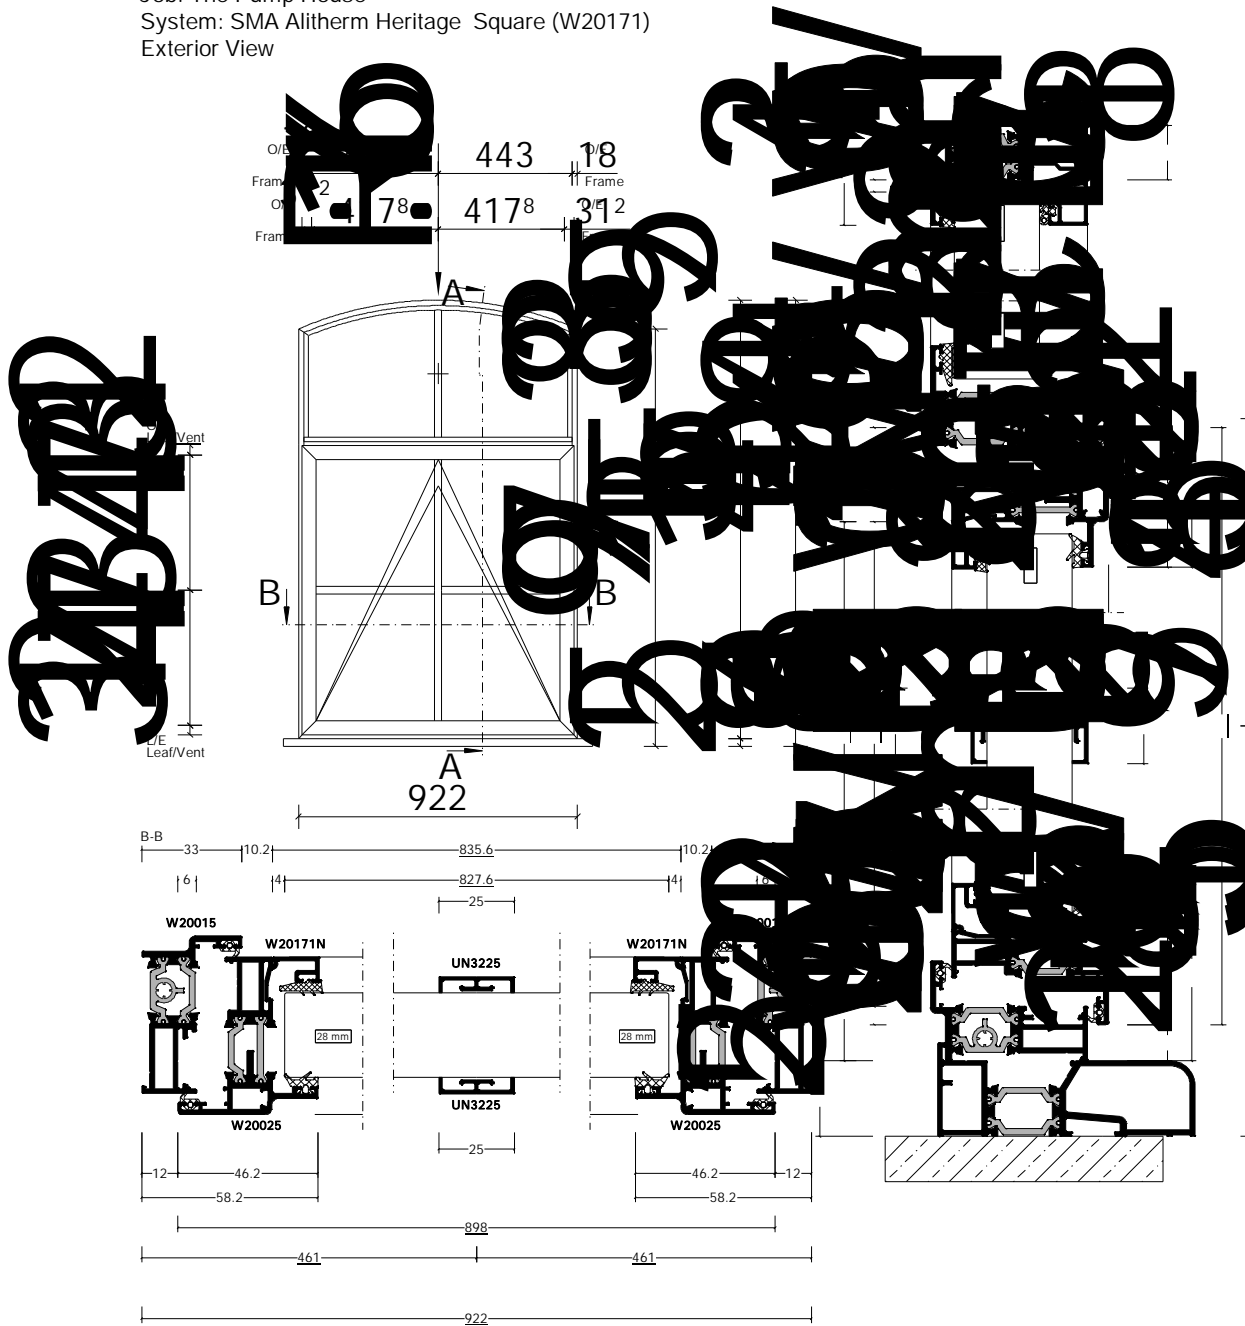

Pos. 002, Quantity: 1  
 Job: The Pump House  
 System: SMA ALUSPACE (BETA) Sliding Door INT218 Standard  
 Exterior View

Pos. 003, Quantity: 1  
 Job: The Pump House  
 System: SMA Alitherm Heritage Square (W20171)  
 Exterior View

Pos. 004, Quantity: 1  
 Job: The Pump House  
 System: SMA Alitherm Heritage Square (W20171)  
 Exterior View

Pos. 005, Quantity: 1  
 Job: The Pump House  
 System: SMA Alitherm Heritage Square (W20171)  
 Exterior View

Pos. 006, Quantity: 1  
 Job: The Pump House  
 System: SMA Alitherm Heritage Square (W20171)  
 Exterior View

Pos. 007, Quantity: 1  
 Job: The Pump House  
 System: SMA Alitherm Heritage Square (W20171)  
 Exterior View

Pos. 009 - Copy, Quantity: 1  
Job: The Pump House  
System: SMA Anthem Heritage Square (W20171)  
Exterior View