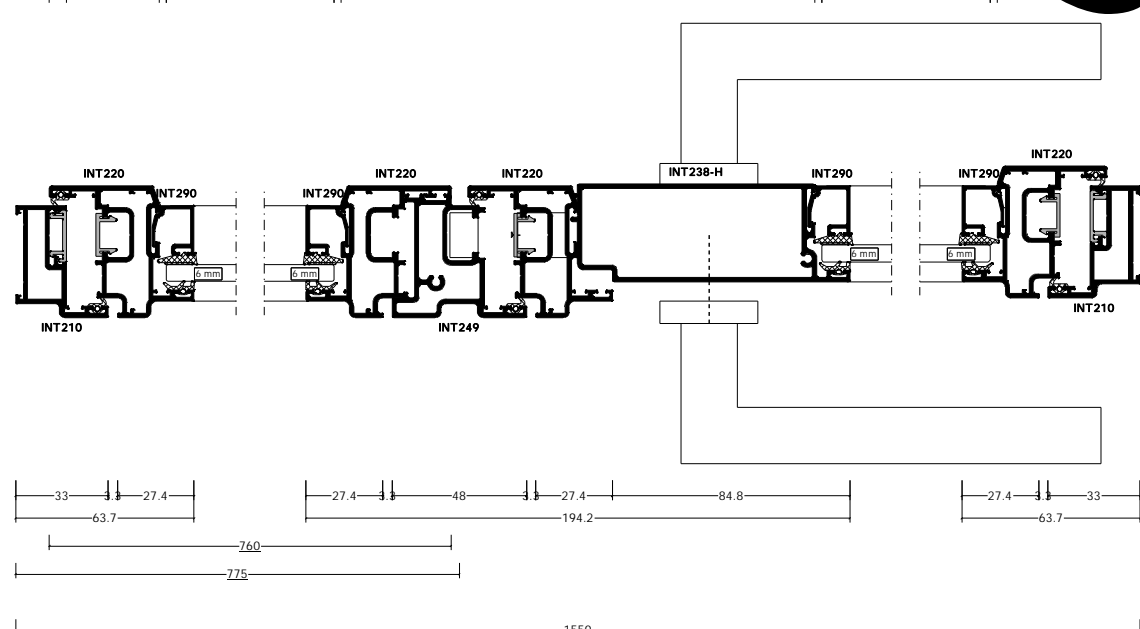

Pos. 002, Quantity: 1  
 Job: The Pump House  
 System: SMA ALUSPACE (BETA) Sliding Door INT218 Standard  
 Exterior View

Pos. 003, Quantity: 1  
 Job: The Pump House  
 System: SMA Alitherm Heritage Square (W20171)  
 Exterior View

Pos. 004, Quantity: 1  
 Job: The Pump House  
 System: SMA Alitherm Heritage Square (W20171)  
 Exterior View

Pos. 005, Quantity: 1  
 Job: The Pump House  
 System: SMA Alitherm Heritage Square (W20171)  
 Exterior View

Pos. 006, Quantity: 1  
 Job: The Pump House  
 System: SMA Alitherm Heritage Square (W20171)  
 Exterior View

Pos. 007, Quantity: 1  
 Job: The Pump House  
 System: SMA Alitherm Heritage Square (W20171)  
 Exterior View

Pos. 009 - Copy, Quantity: 1  
Job: The Pump House  
System: SMA Anthem Heritage Square (W20171)  
Exterior View