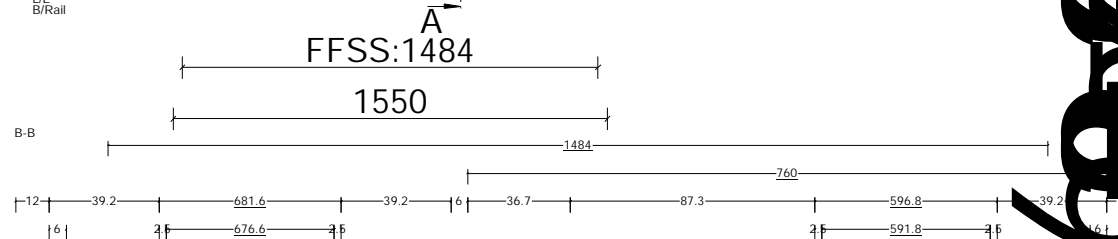

Pos. 002, Quantity: 1  
 Job: The Pump House  
 System: SMA ALUSPACE (BETA) Sliding Door INT218 Standard  
 Exterior View

Pos. 003, Quantity: 1  
 Job: The Pump House  
 System: SMA Alitherm Heritage Square (W20171)  
 Exterior View