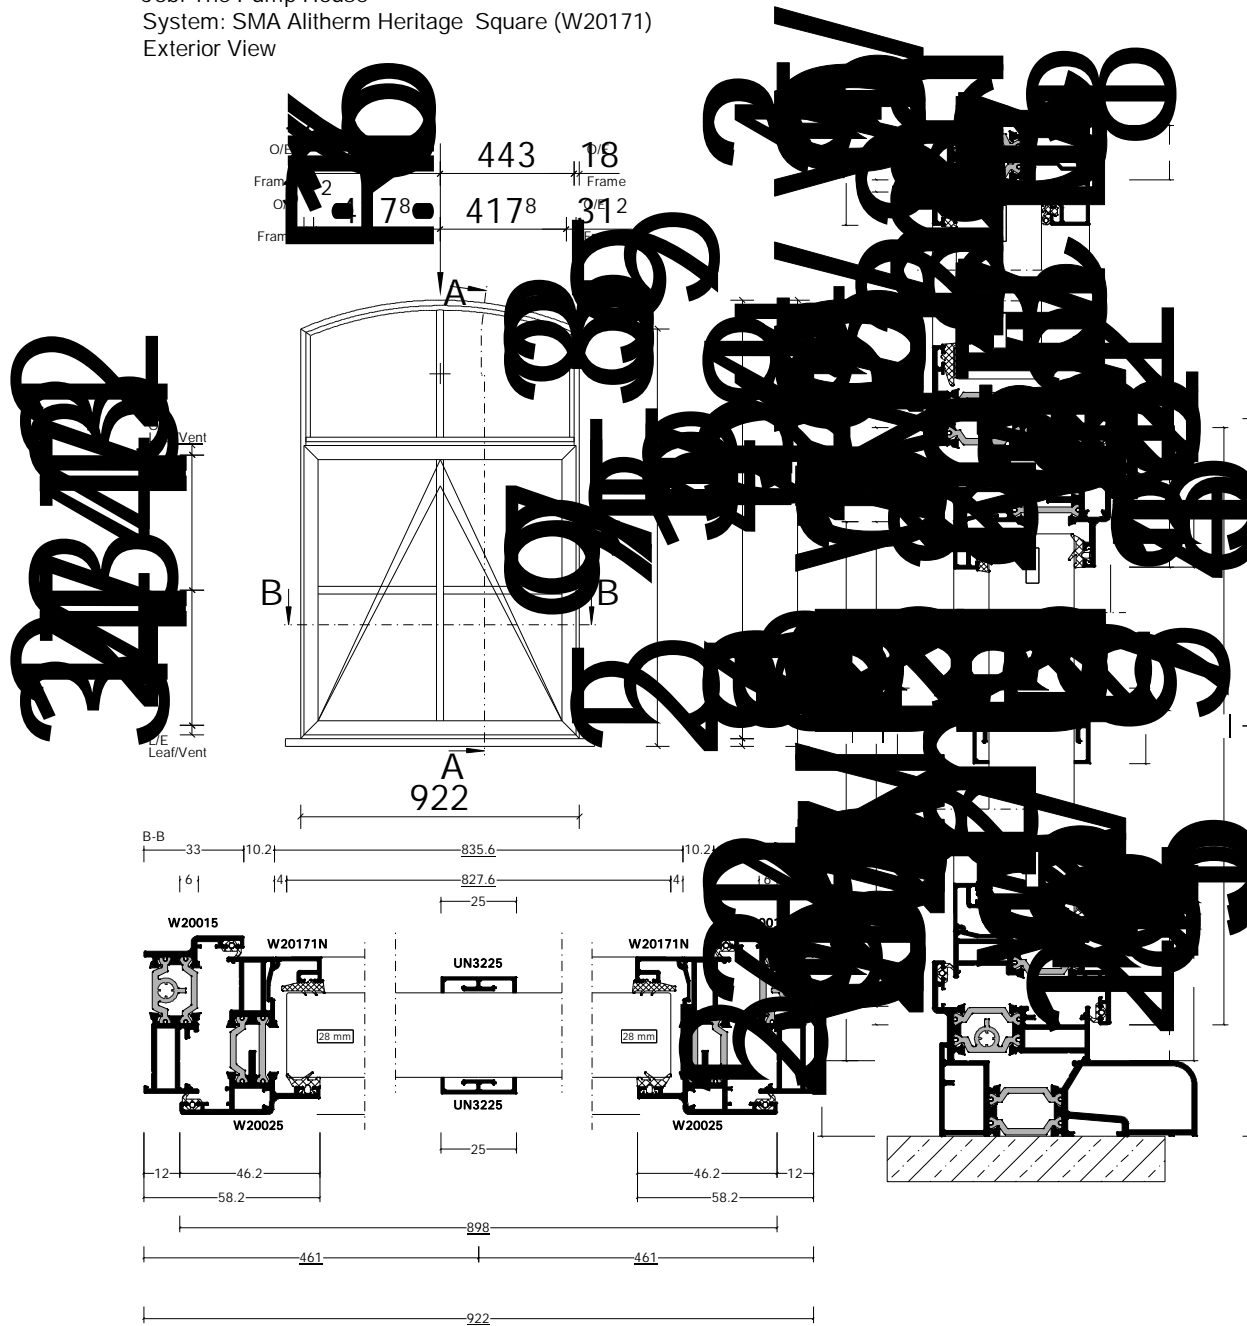

Pos. 002, Quantity: 1  
 Job: The Pump House  
 System: SMA ALUSPACE (BETA) Sliding Door INT218 Standard  
 Exterior View

Pos. 003, Quantity: 1  
 Job: The Pump House  
 System: SMA Alitherm Heritage Square (W20171)  
 Exterior View

Pos. 004, Quantity: 1  
 Job: The Pump House  
 System: SMA Alitherm Heritage Square (W20171)  
 Exterior View

Pos. 005, Quantity: 1  
 Job: The Pump House  
 System: SMA Alitherm Heritage Square (W20171)  
 Exterior View

Pos. 006, Quantity: 1  
 Job: The Pump House  
 System: SMA Alitherm Heritage Square (W20171)  
 Exterior View

Pos. 007, Quantity: 1  
 Job: The Pump House  
 System: SMA Alitherm Heritage Square (W20171)  
 Exterior View

Pos. 009 - Copy, Quantity: 1  
Job: The Pump House  
System: SMA Anthem Heritage Square (W20171)  
Exterior View