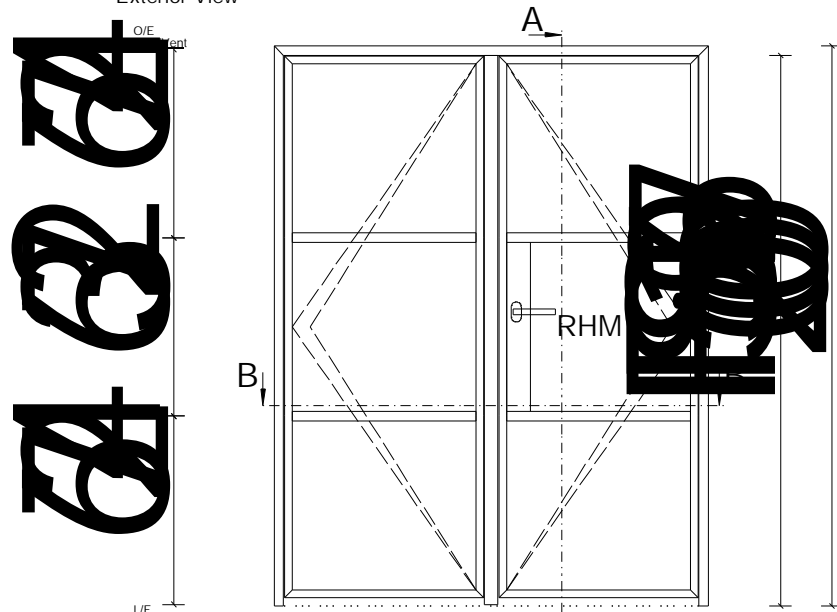

Pos. 002, Quantity: 1  
 Job: The Pump House  
 System: SMA ALUSPACE (BETA) Sliding Door INT218 Standard  
 Exterior View

Pos. 003, Quantity: 1  
 Job: The Pump House  
 System: SMA Alitherm Heritage Square (W20171)  
 Exterior View

Pos. 004, Quantity: 1  
 Job: The Pump House  
 System: SMA Alitherm Heritage Square (W20171)  
 Exterior View

Pos. 005, Quantity: 1  
 Job: The Pump House  
 System: SMA Alitherm Heritage Square (W20171)  
 Exterior View