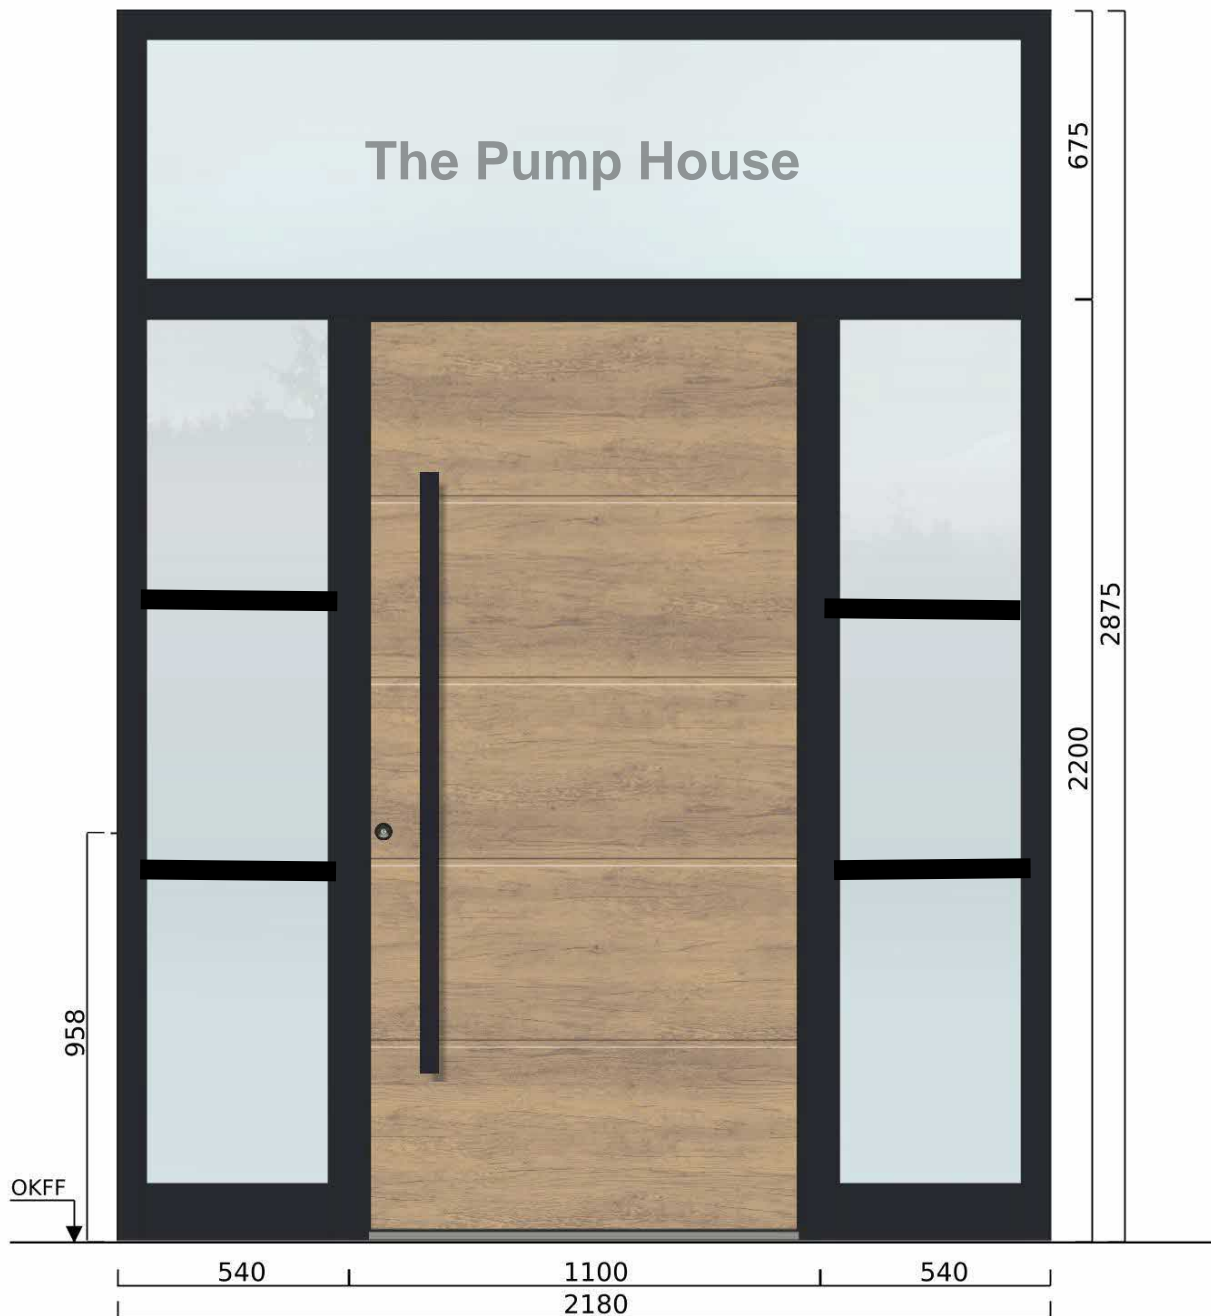

Spitfire Doors Limited
5 Snape Road
Macclesfield
Cheshire
SK10 2NZ

SKETCH WITH DIMENSIONS:

ATTENTION! Please note there may be slight differences between the drawing image and the actual physical product.