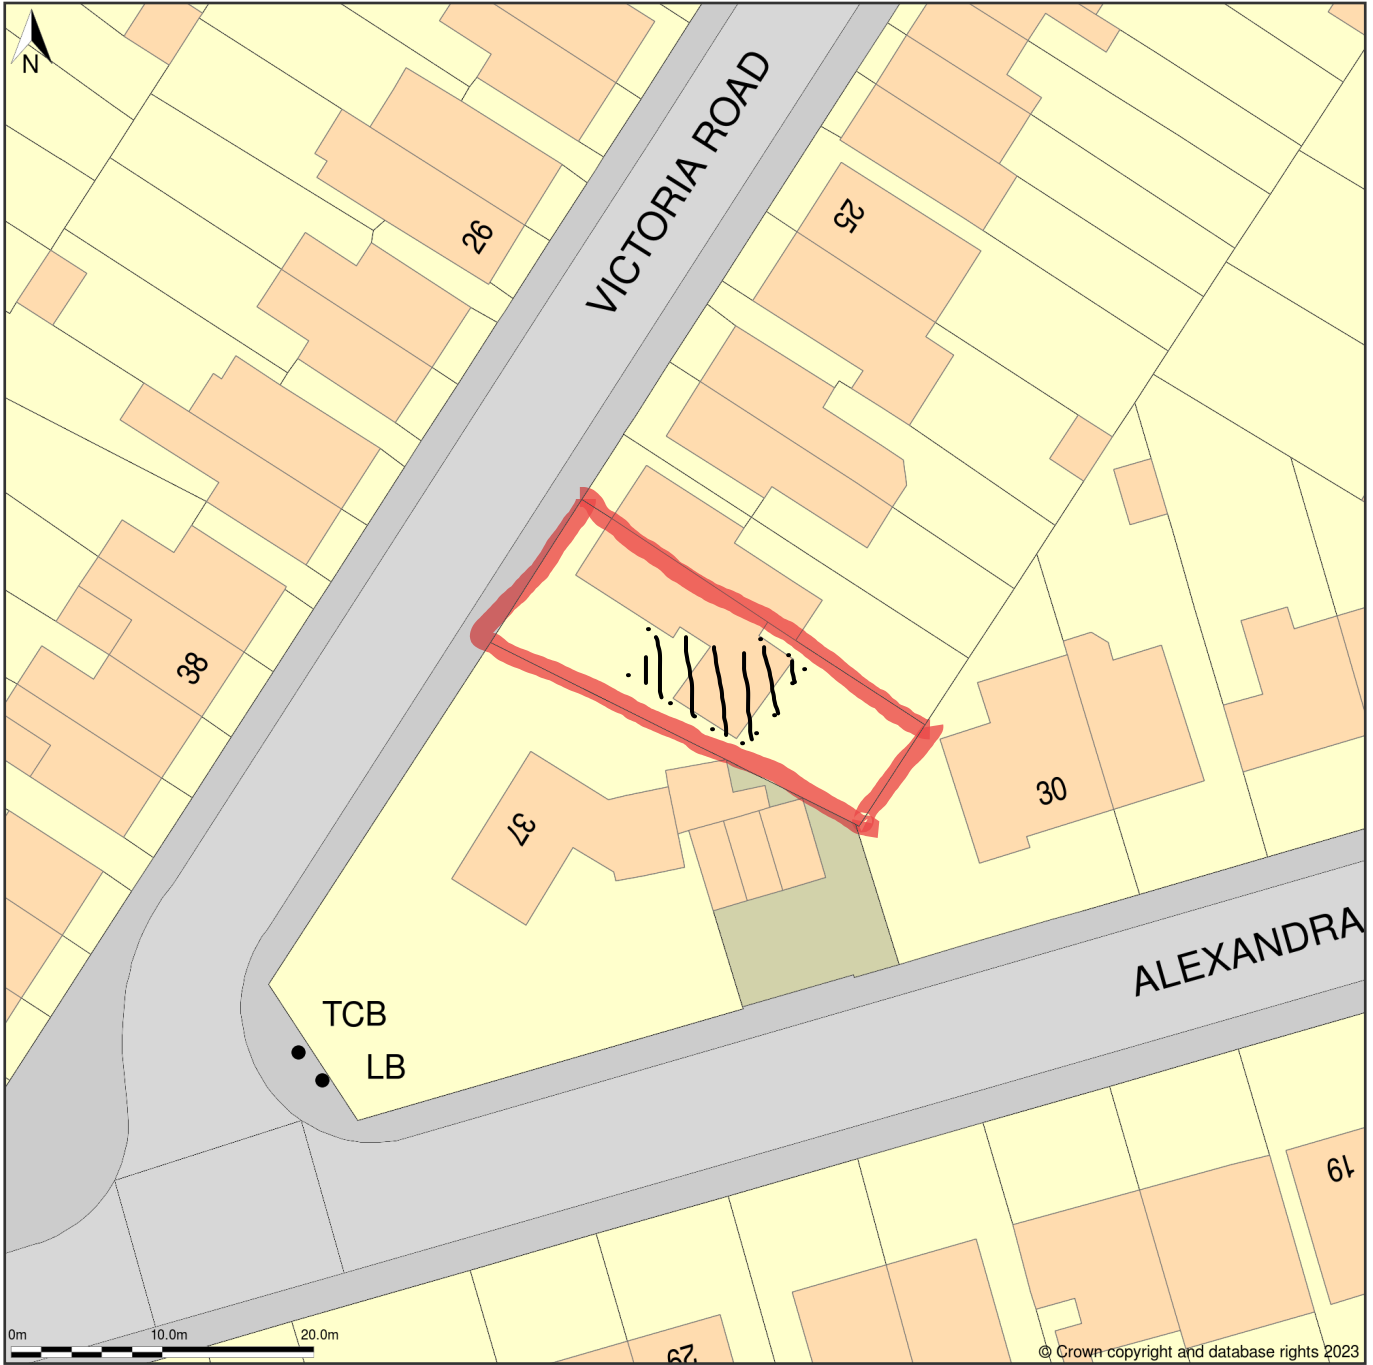

35, Victoria Road, Shrewsbury, Shropshire, SY3 9HX

Site Plan (also called a Block Plan) shows area bounded by: 348277.33, 310518.63 348367.33, 310608.63 (at a scale of 1:500), OSGridRef: SJ48321056. The representation of a road, track or path is no evidence of a right of way. The representation of features as lines is no evidence of a property boundary.

Produced on 28th Mar 2023 from the Ordnance Survey National Geographic Database and incorporating surveyed revision available at this date. Reproduction in whole or part is prohibited without the prior permission of Ordnance Survey. © Crown copyright 2023. Supplied by www.buyaplan.co.uk a licensed Ordnance Survey partner (100053143). Unique plan reference: #00809139-03B7D9.