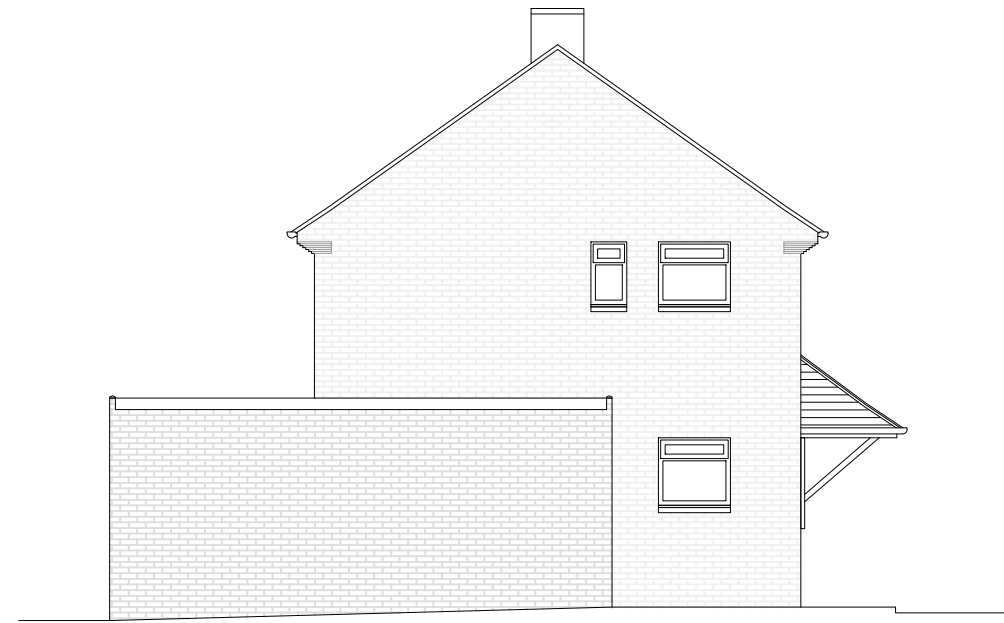

**01 - Existing East Elevation**  
1:100

**02 - Existing South Elevation**  
1:100

**03 - Existing West Elevation**  
1:100

**04 - Existing Section**  
1:100

Rev	Date
-----	------

Gavin Jones Architecture

**Project Details**

Prk Lettings Limited  
118 Bishopswood Road  
RG26 4HG

**Drawing Details**

Title:  
Existing Elevations

Job no. 027	Drawing no. 030
----------------	--------------------

Scale: 1:100 @ A3	Date: April '24
----------------------	--------------------