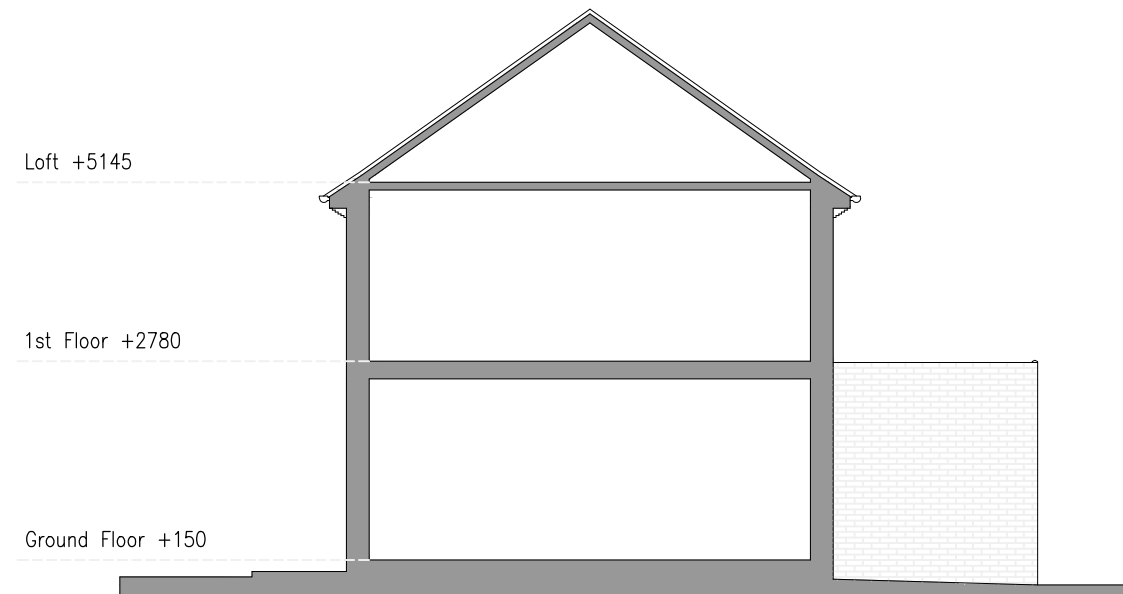

**01 - Existing East Elevation**  
1:100

**02 - Existing South Elevation**  
1:100

**03 - Existing West Elevation**  
1:100

**04 - Existing Section**  
1:100

Rev	Date
-----	------

Gavin Jones Architecture

**Project Details**

Prk Lettings Limited  
118 Bishopswood Road  
RG26 4HG

**Drawing Details**

Title:  
Existing Elevations

Job no. 027	Drawing no. 030
----------------	--------------------

Scale: 1:100 @ A3	Date: April '24
----------------------	--------------------