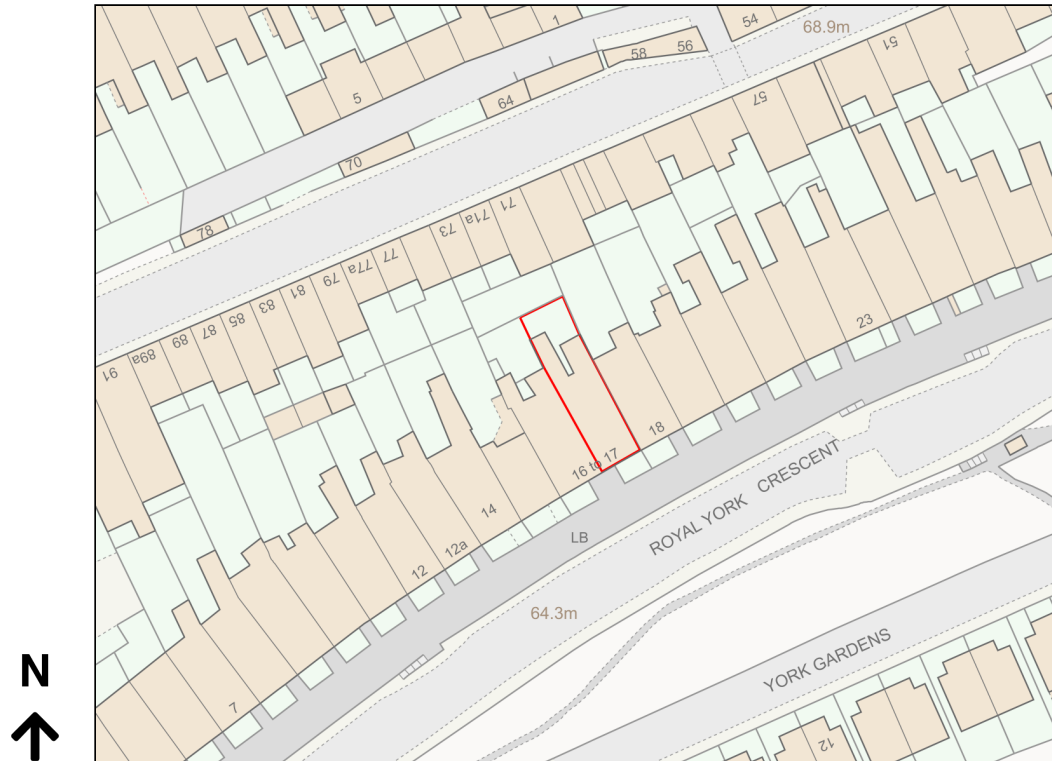

Location Plan

Site Address: Flat 1, 17, Royal York Crescent, Clifton, Bristol, BS8 4JY

Date Produced: 25-Apr-2024

Scale: 1:1250 @A4

Planning Portal Reference: PP-12960370v1