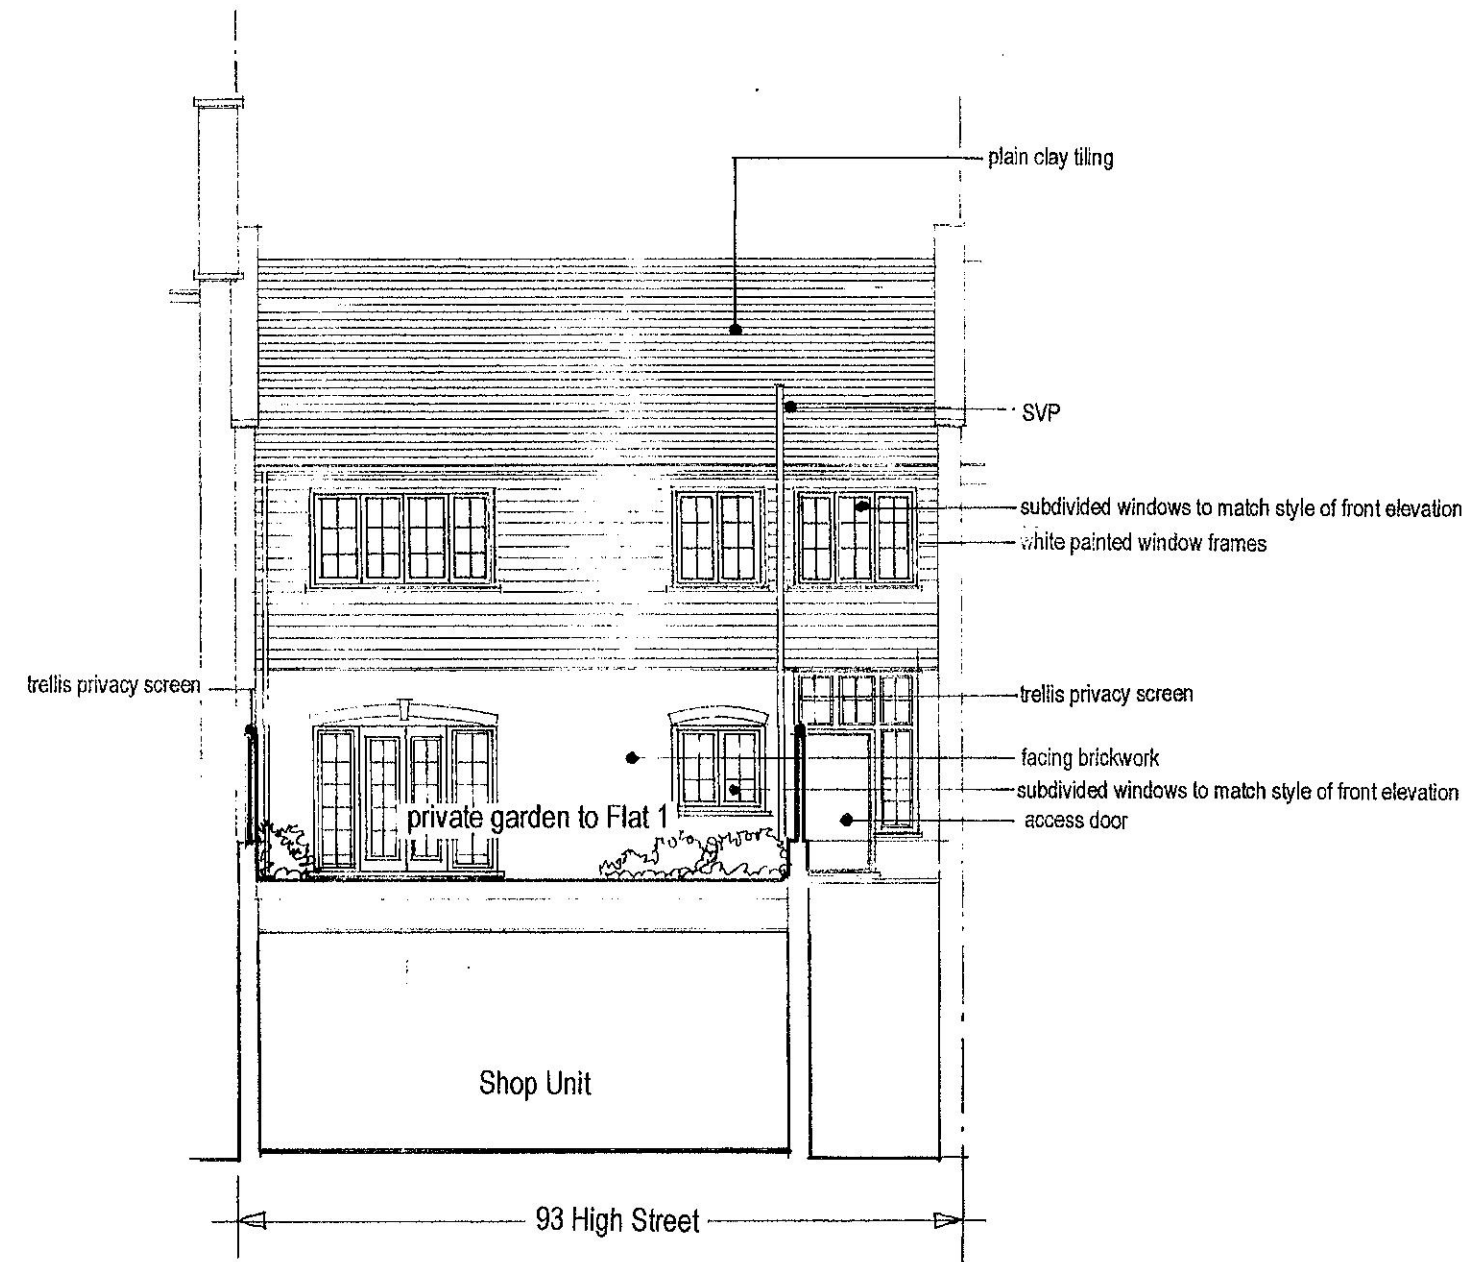

Front elevation

Rear elevation

<p>Malcolm Kemp RIBA Chartered Architect</p> <p>45 Forty Avenue Wembley Park Middlesex HA9 8JN Tel 07762 129556 e-mail malcolm.kemp@icloud.com</p>	<p>Contract</p> <p>93 High Street Barnet EN5 5UR</p>	<p>Drawing title</p> <p>Front & rear elevations <i>as proposed</i></p>	<p>Date</p> <p>April 2024</p> <p>Scale</p> <p>1:100 @ A3</p>	<p>Drawing number</p> <p>Drawing No.314/17</p>
---	--	--	--	---