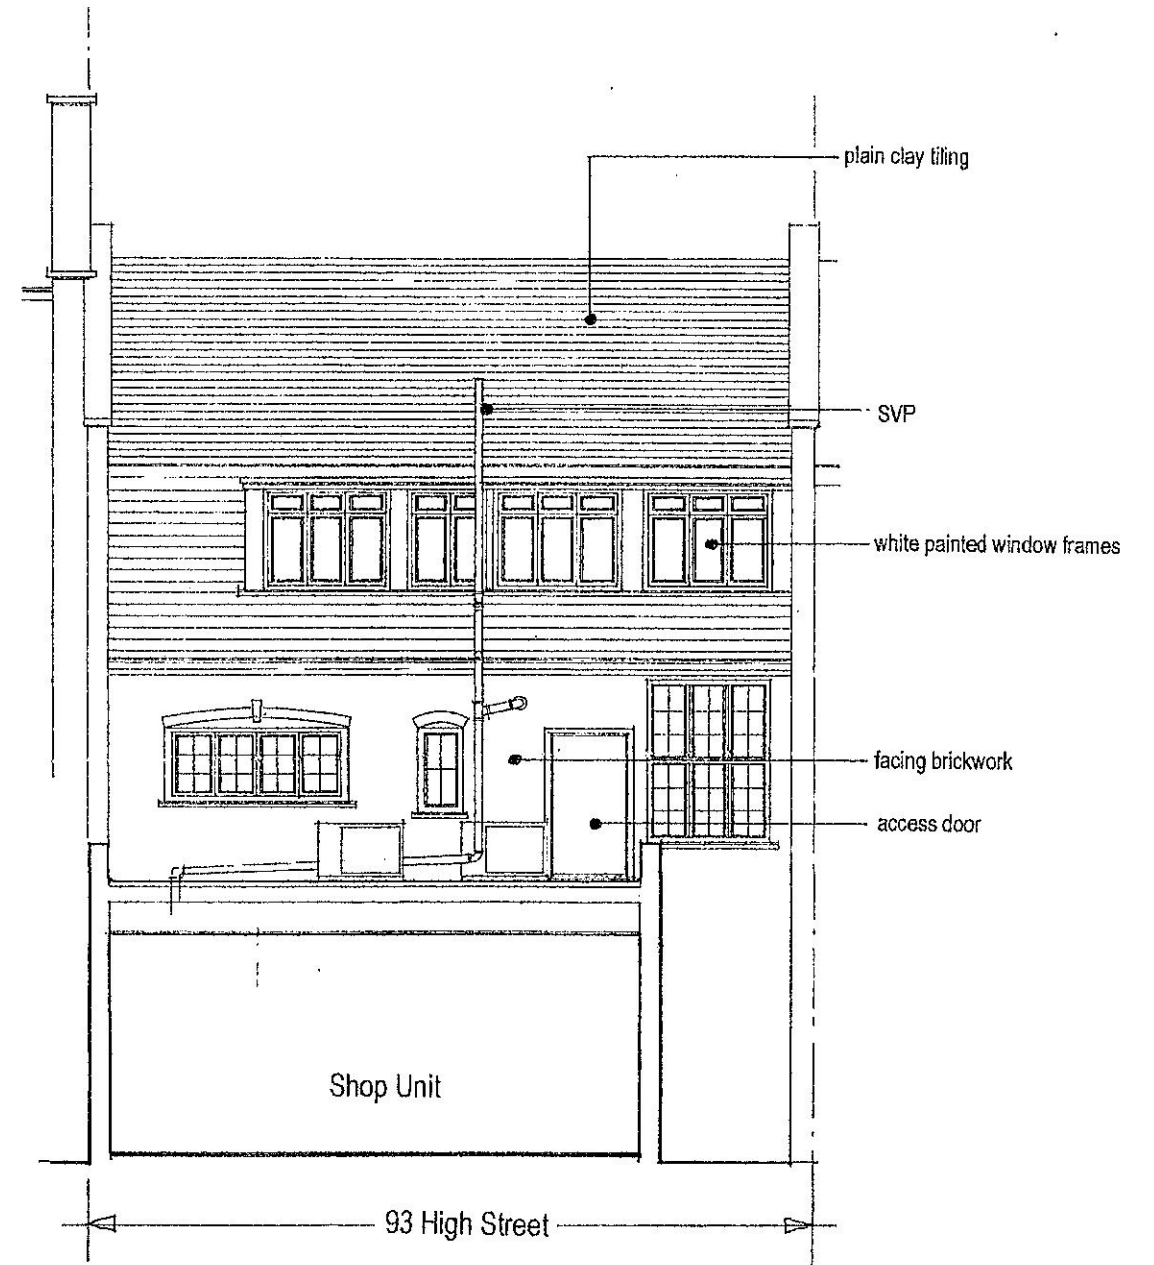

Front elevation

Rear elevation

<p>Malcolm Kemp RIBA Chartered Architect</p> <p>45 Forty Avenue Wembley Park Middlesex HA9 8JN Tel 07762 129556 e-mail malcolmkemp.architect@googlemail.com</p>	<p>Contract</p> <p>93 High Street Barnet EN5 5UR</p>	<p>Drawing title</p> <p>Front & rear elevations as existing</p>	<p>Date</p> <p>April 2024</p> <p>Scale</p> <p>1:100 @ A3</p>	<p>Drawing number</p> <p>Drawing No.314/07</p>
---	--	---	--	---