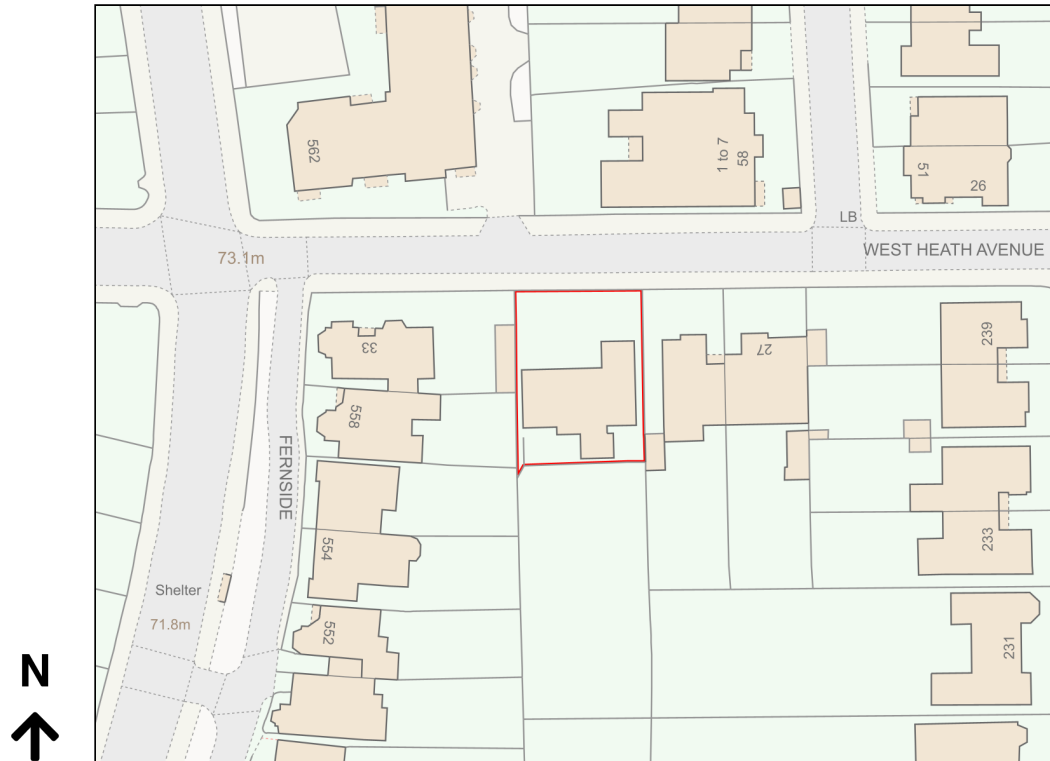

# Location Plan

Site Address: 31, West Heath Avenue, Golders Green, London, NW11 7QJ

Date Produced: 08-May-2024

Scale: 1:1250 @A4

Planning Portal Reference: PP-13044030v1