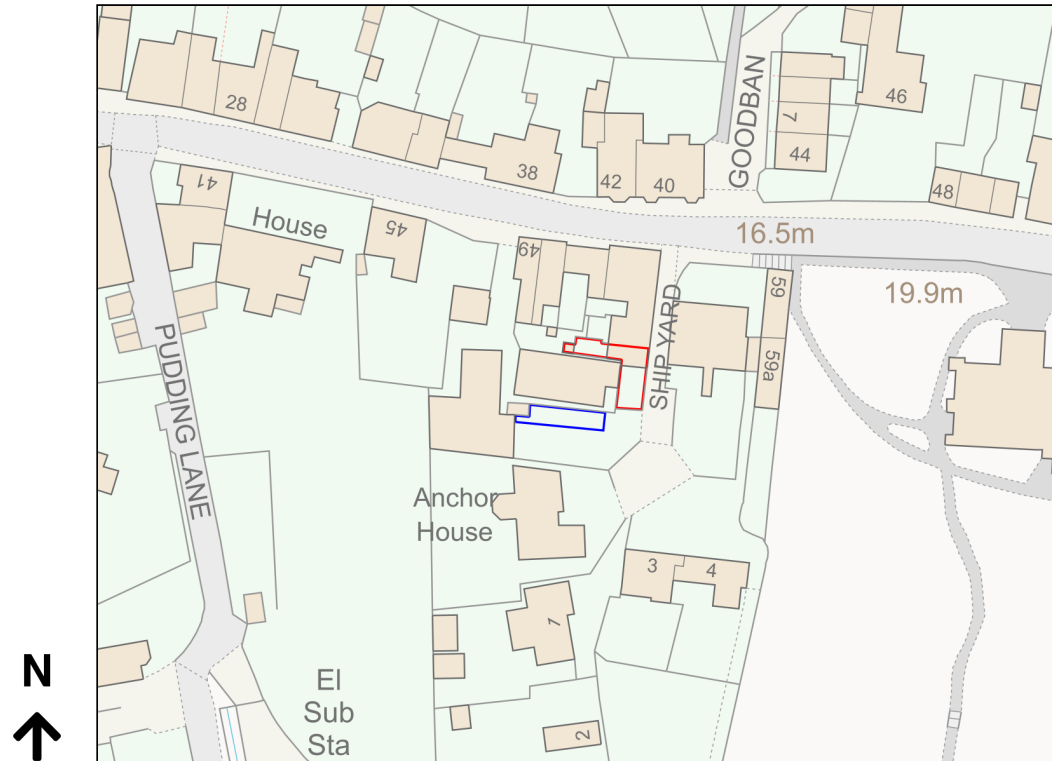

Location Plan

Site Address: Outboard Cottage, Ship Yard, Ash, CT3 2EP

Date Produced: 20-Apr-2024

Scale: 1:1250 @A4

Planning Portal Reference: PP-12996903v1