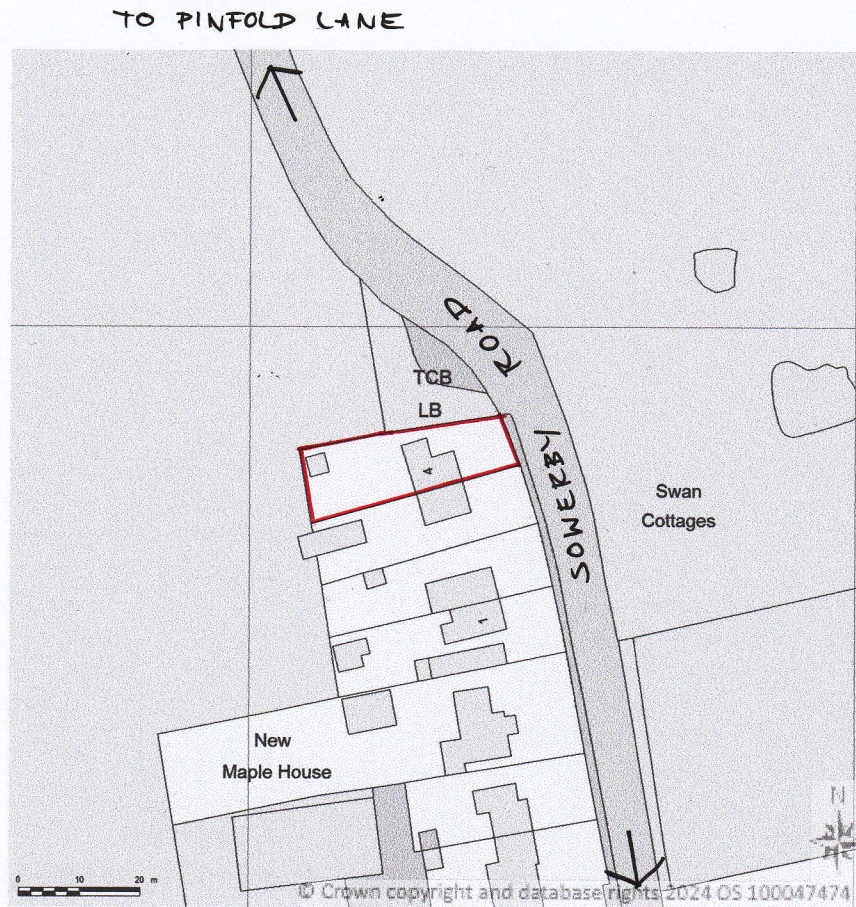

SITE LOCATION PLAN
AREA 2 HA
SCALE 1:1250 on A4
CENTRE COORDINATES: 347331, 439375

Supplied by Streetwise Maps Ltd
www.streetwise.net
Licence No: 100047474
29/04/2024 08:37