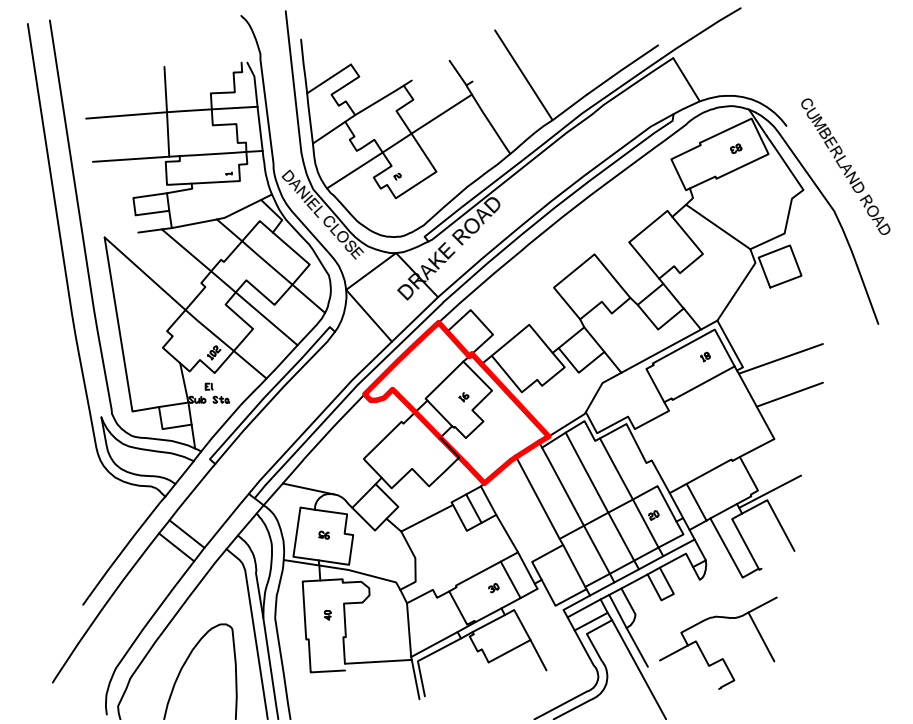

Proposed block plan - Scale 1:500

Location plan - Scale 1:1250

Address:
91 Drake Rd,
Chafford Hundred,
Grays
RM16 6DR

| | |
|------------------------------|------------------------------|
| Project number 1120-38-LP | Location and block plan |
| Date 23-04-24 | |
| Drawn by AM | Scale 1:500 & 1:1250 @ A3 |
| Checked by Client | |