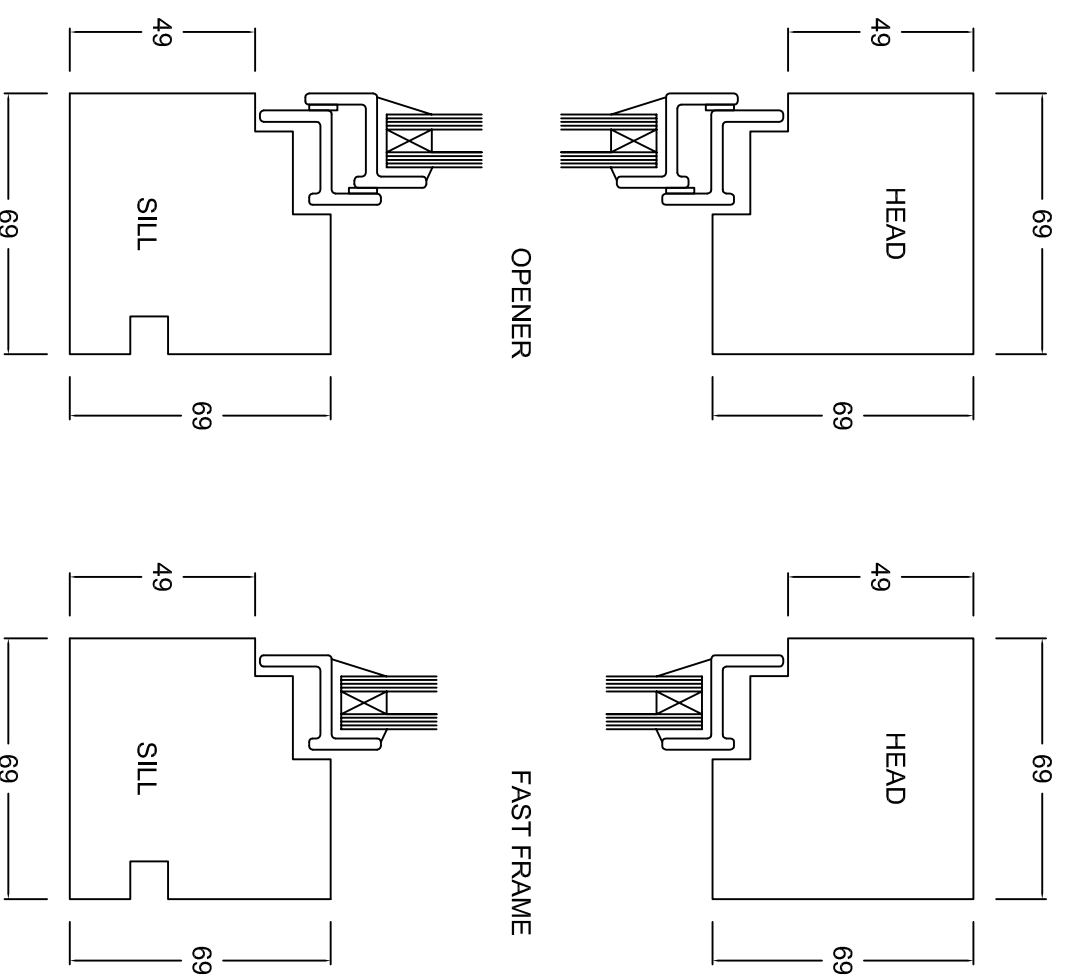

General Notes

Do Not Scale

VIEWED FROM OUTSIDE
MANUFACTURING SIZES TBA
POINT DENOTES HINGE SIDE

NOTE: New Timber Subframes to W10 and W11 Dormer Windows Only
(See Schedule - Some windows into existing timber subframes/Some direct into Stone)

Hardwood 'Cottage' Style Subframes
(Not to Scale)

Unit 85, Northwick Business Centre, Blockley

Moreton-in-Marsh, Glos. GL56 9RF

Tel: (01386) 701079 Fax: (01386) 701114

E-mail: sales@mikehonourwindows.co.uk

Web: www.mikehonourwindows.co.uk

Jeremy Thomas

Green Cottage, Great Rissington

Drig No. M24118 02 Rev A

Typical Window Sections

APPROVAL

Scale: 1:2 @ A3

17 April 2024