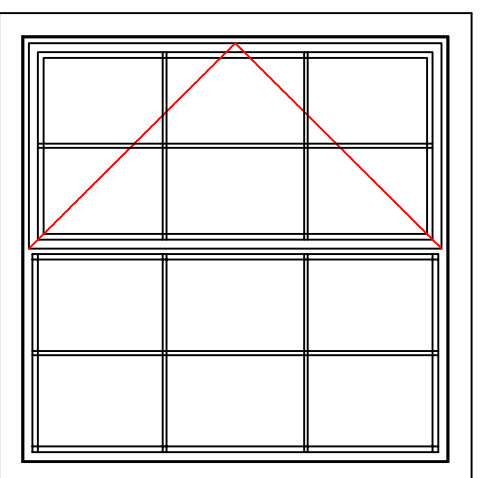

Hardwood 'Cottage' Style Subframes
(Not to Scale)