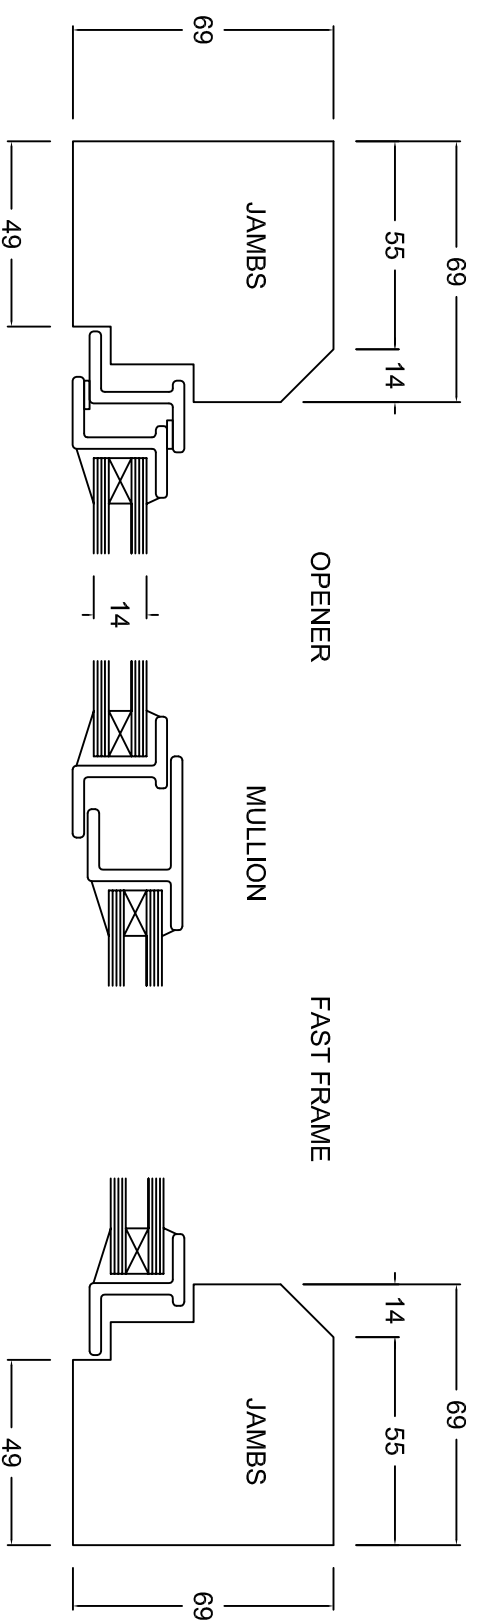

General Notes

Do Not Scale

VIEWED FROM OUTSIDE
MANUFACTURING SIZES TBA
POINT DENOTES HINGE SIDE

NOTE: New Timber Subframes to W10 and W11 Dormer Windows Only
(See Schedule - Some windows into existing timber subframes/Some direct into Stone)

Web: www.mikehonourwindows.co.uk

Jeremy Thomas

Green Cottage, Great Rissington

Drig No. M24118 02 Rev A

Typical Window Sections

APPROVAL

Scale: 1:2 @ A3

17 April 2024