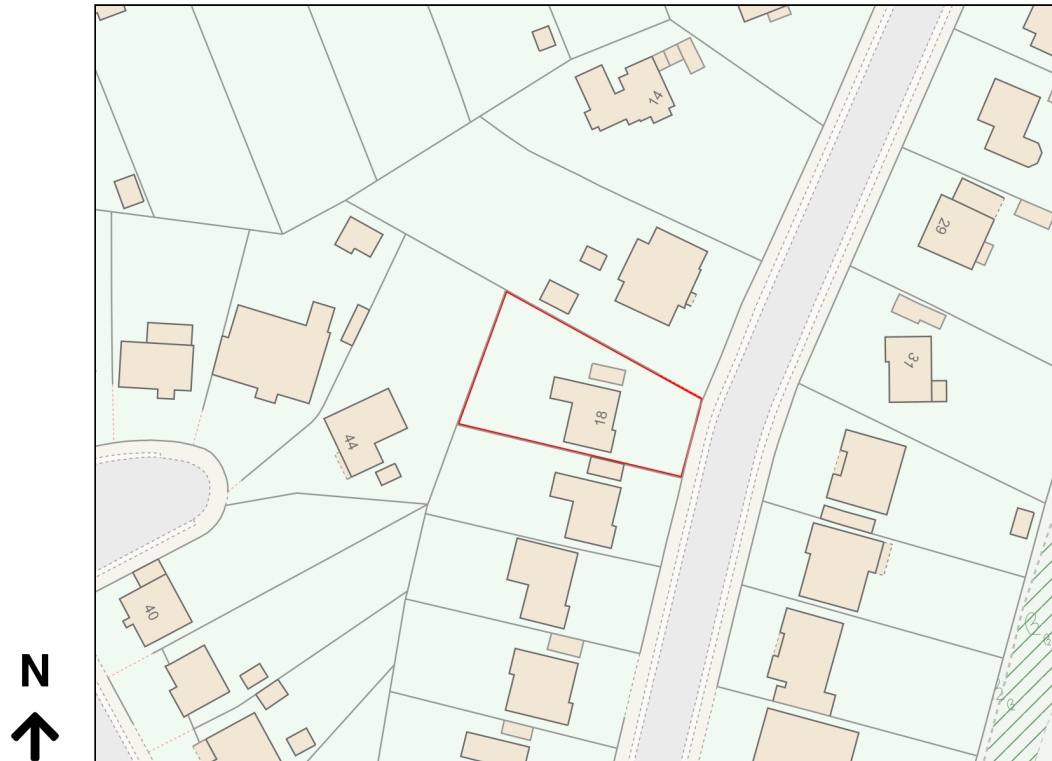

Location Plan

Site Address: 18, West Way, Poole, BH18 9LR

Date Produced: 19-Apr-2024

Scale: 1:1250 @A4

Planning Portal Reference: PP-12992605v1