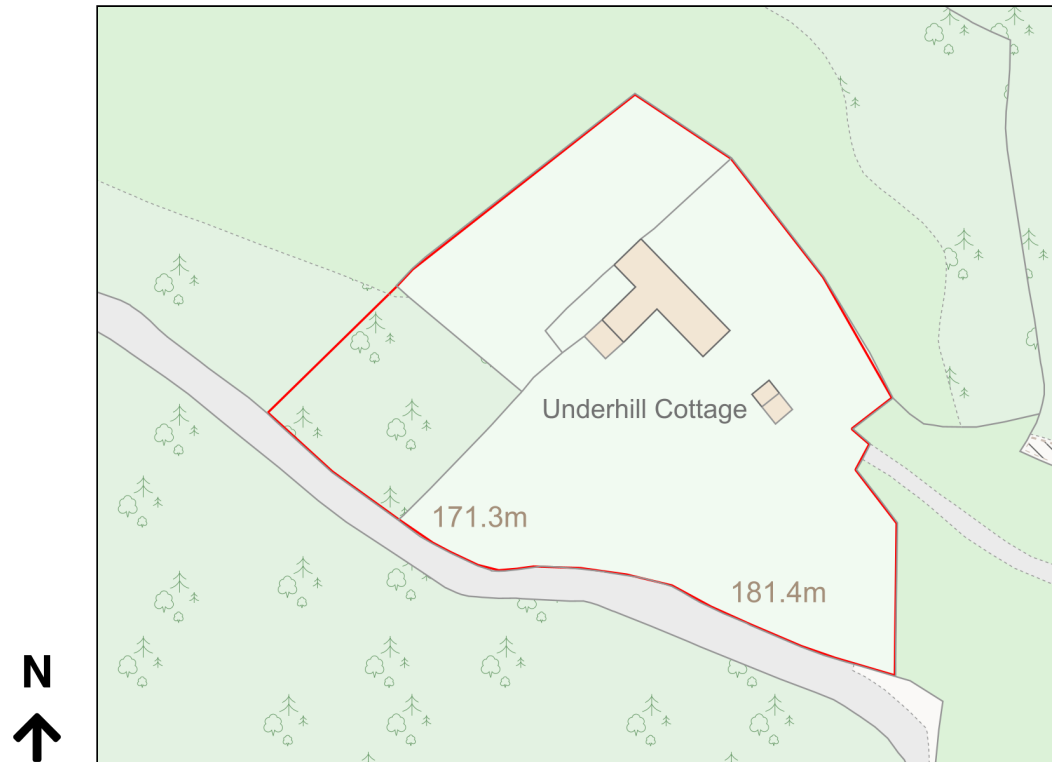

Location Plan

Site Address: Underhill Cottage, Benter Cross To Upper Benter, Stratton On The Fosse, Shepton Mallet, BA3 5BJ

Date Produced: 08-May-2024

Scale: 1:1250 @A4

Planning Portal Reference: PP-13019328v2