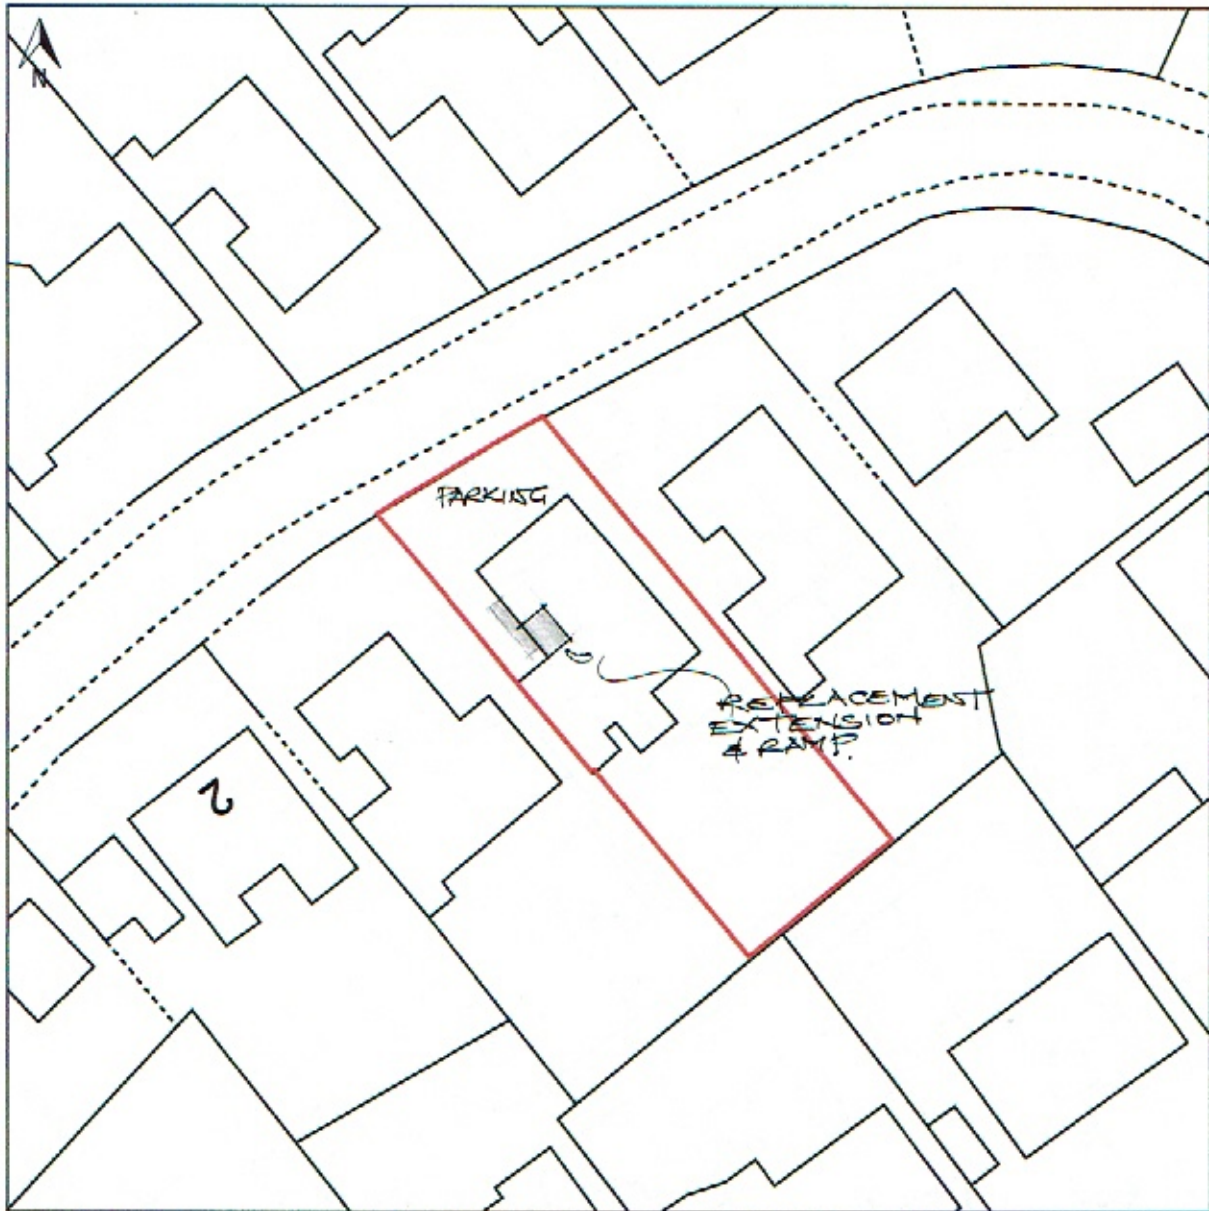

6, GREENWOOD DRIVE, ALVESTON, SOUTH GLOUCESTERSHIRE, BS35 3RH

UPRN: 567669

HMLR Title No: GR415859

© Crown copyright and database rights, 2024. Ordnance Survey  
0100031673 Created using Plans by Emapsite

0m 5m 10m 15m 20m 25m 30m 35m 40m

Scale: 1:500

Paper Size: A4

Notes:

BLOCK PLAN  
PROPOSED

Leo\*