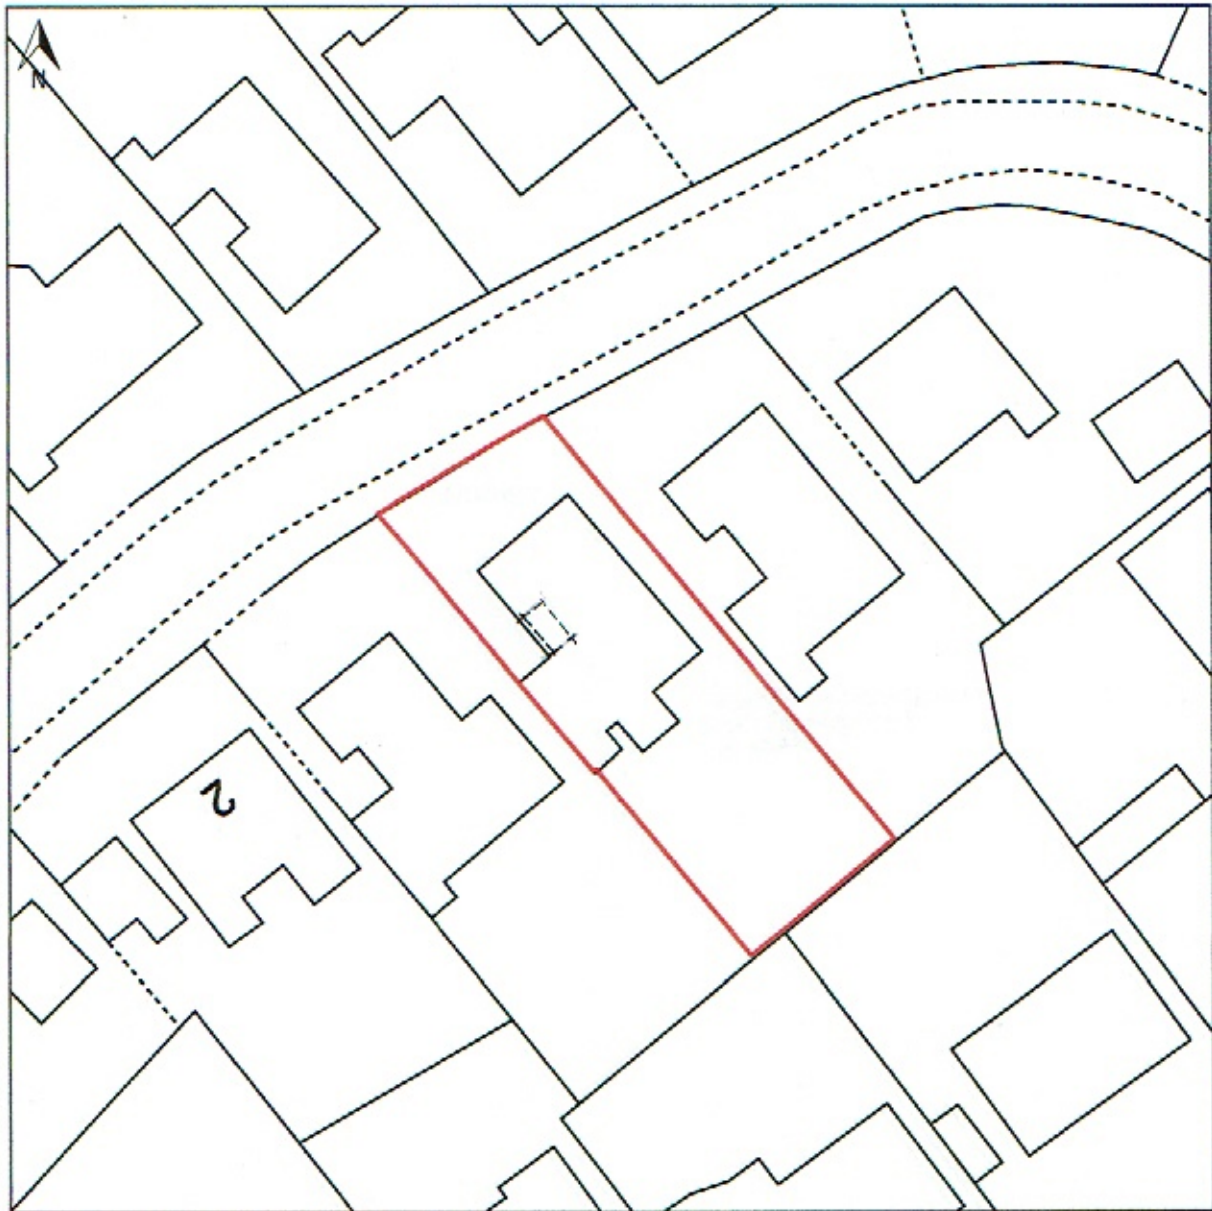

6, GREENWOOD DRIVE, ALVESTON, SOUTH GLOUCESTERSHIRE, BS35 3RH

UPRN: 567669

HMLR Title No: GR415859

© Crown copyright and database rights, 2024. Ordnance Survey  
0100031673 Created using Plans by Emapsite

Scale: 1:500

Paper Size: A4

Notes:

60