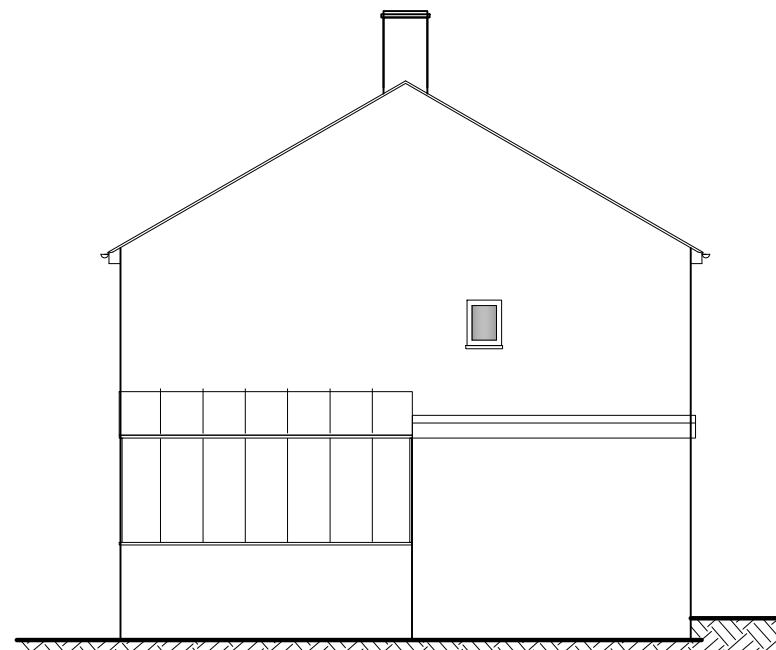

North Elevation (front)

West Elevation

East Elevation

South Elevation

	Location: Longdown Over Lane, Over, Bristol BS32 4DG
	Issue: Planning Date: 16.04.2024
	Drawn by: JL Scale: 1: 100@A3
	Dwg No: 003 Existing Elevations
	Revisions:
t :0117 2591059 m:0789 0179546 e :julian@jfl-planning.com	<a href="http://www.jfl-planning.com">www.jfl-planning.com</a>