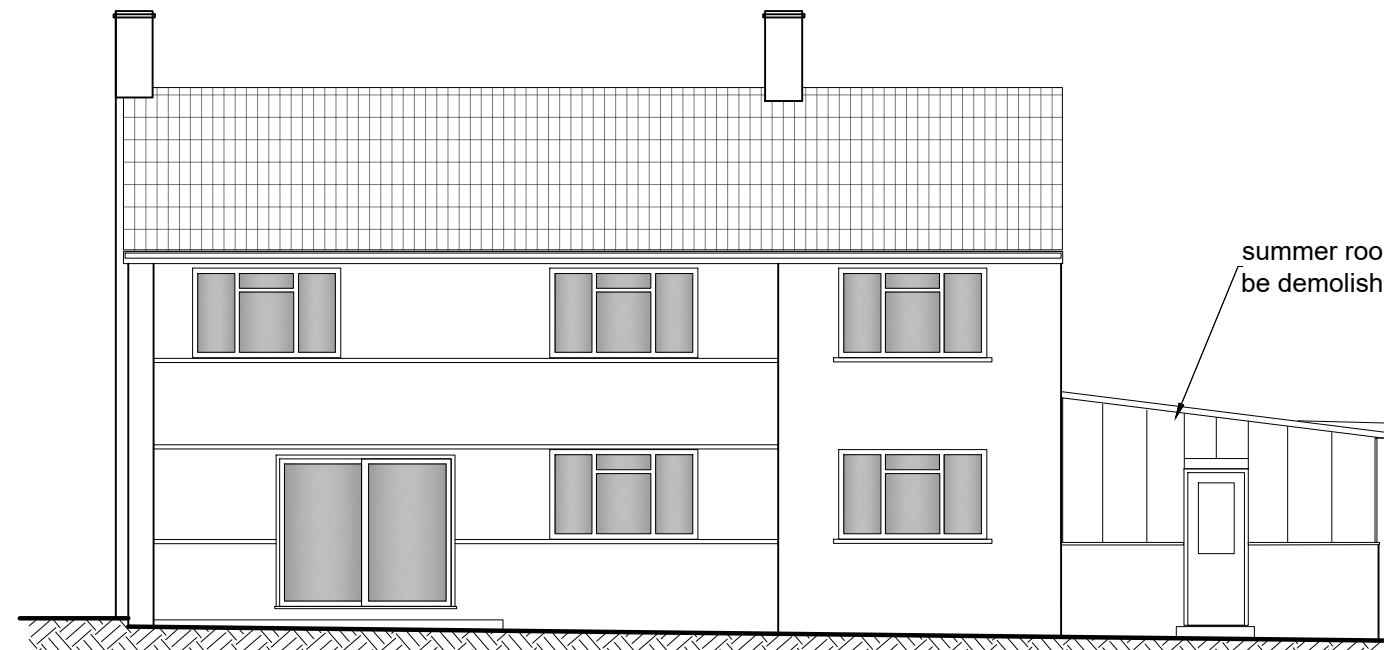

North Elevation (front)

West Elevation

East Elevation

South Elevation

	Location: Longdown Over Lane, Over, Bristol BS32 4DG
	Issue: Planning Date: 16.04.2024
	Drawn by: JL Scale: 1: 100@A3
	Dwg No: 003 Existing Elevations
	Revisions:
t :0117 2591059 m:0789 0179546 e :julian@jfl-planning.com	<a href="http://www.jfl-planning.com">www.jfl-planning.com</a>