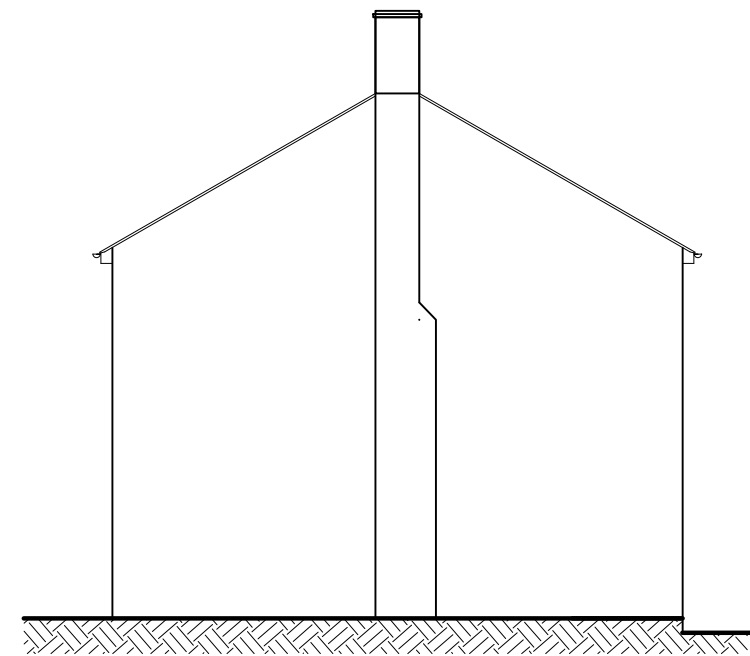

North Elevation (front)

West Elevation

East Elevation

South Elevation

	Location: Longdown Over Lane, Over, Bristol BS32 4DG
	Issue: Planning Date: 16.04.2024
	Drawn by: JL Scale: 1: 100@A3
	Dwg No: 003 Existing Elevations
	Revisions:
t :0117 2591059 m:0789 0179546 e :julian@jfl-planning.com	<a href="http://www.jfl-planning.com">www.jfl-planning.com</a>