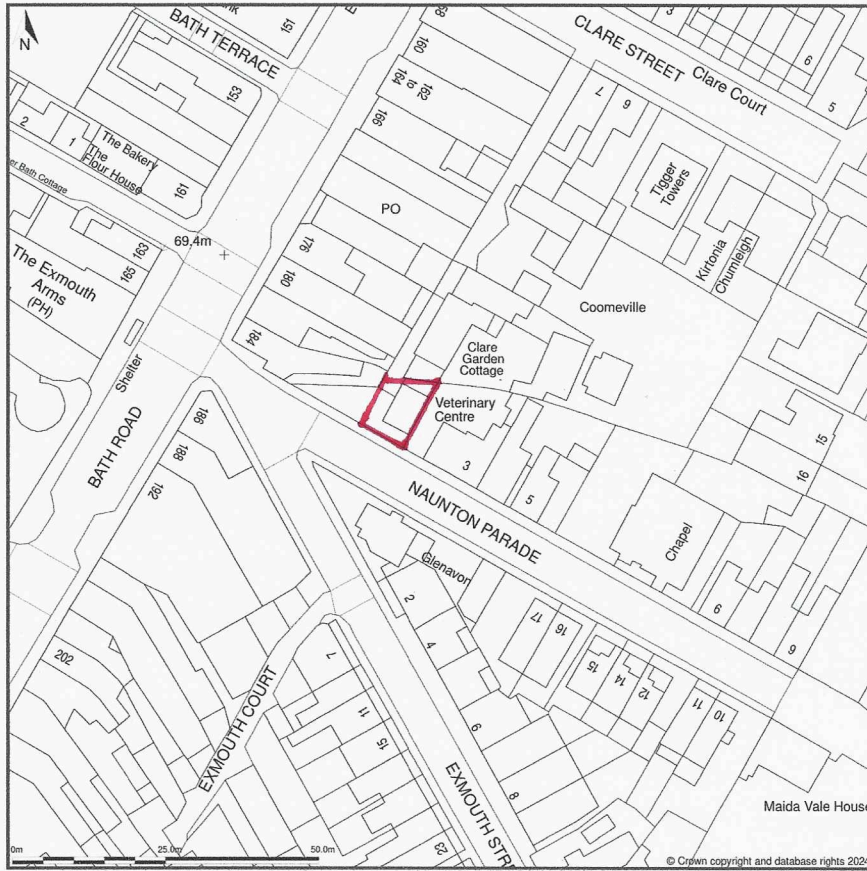

1, Naunton Parade, Cheltenham, Gloucestershire, GL53 7NP

Location Plan shows area bounded by: 394623.18, 221113.3 394764.6, 221254.72 (at a scale of 1:1250), OSGridRef: SO94692118. The representation of a road, track or path is no evidence of a right of way. The representation of features as lines is no evidence of a property boundary.

**DJ planning**  
Planning & Design Consultancy

Scale 1:1250 @ A4

Red Line Site Plan

Drawing No DJP/001