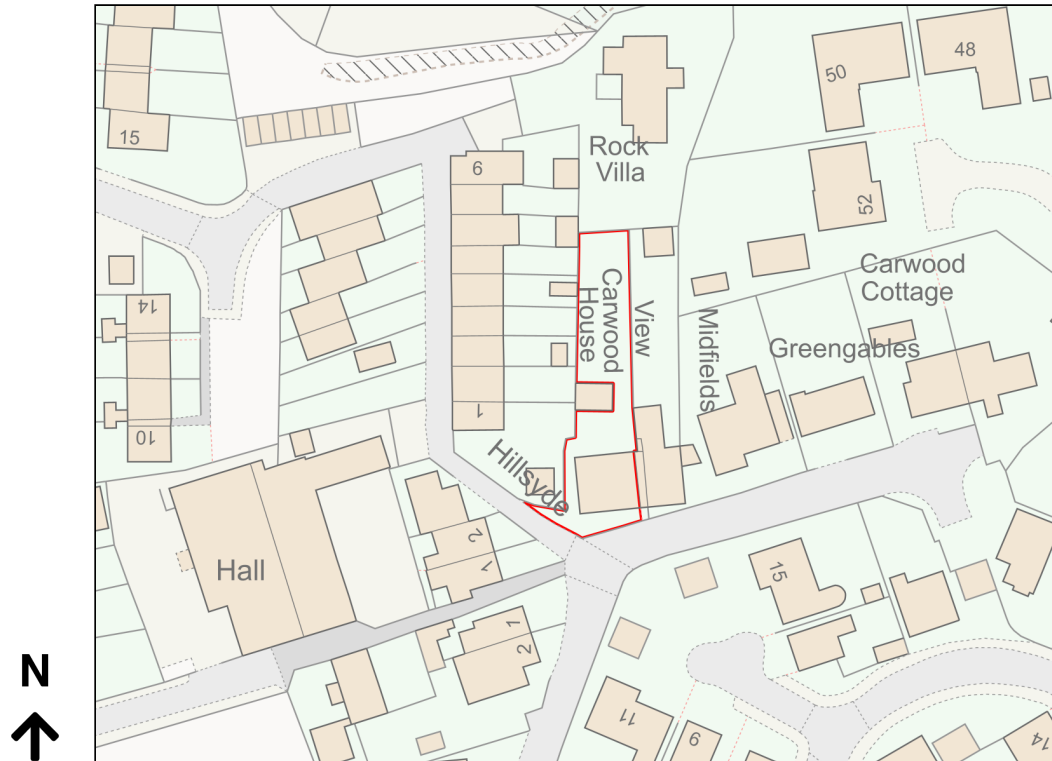

# Location Plan

Site Address: Carwood House, Carwood Lane, Whittle-le-woods, PR6 7LW

Date Produced: 15-Apr-2024

Scale: 1:1250 @A4

Planning Portal Reference: PP-12981320v1