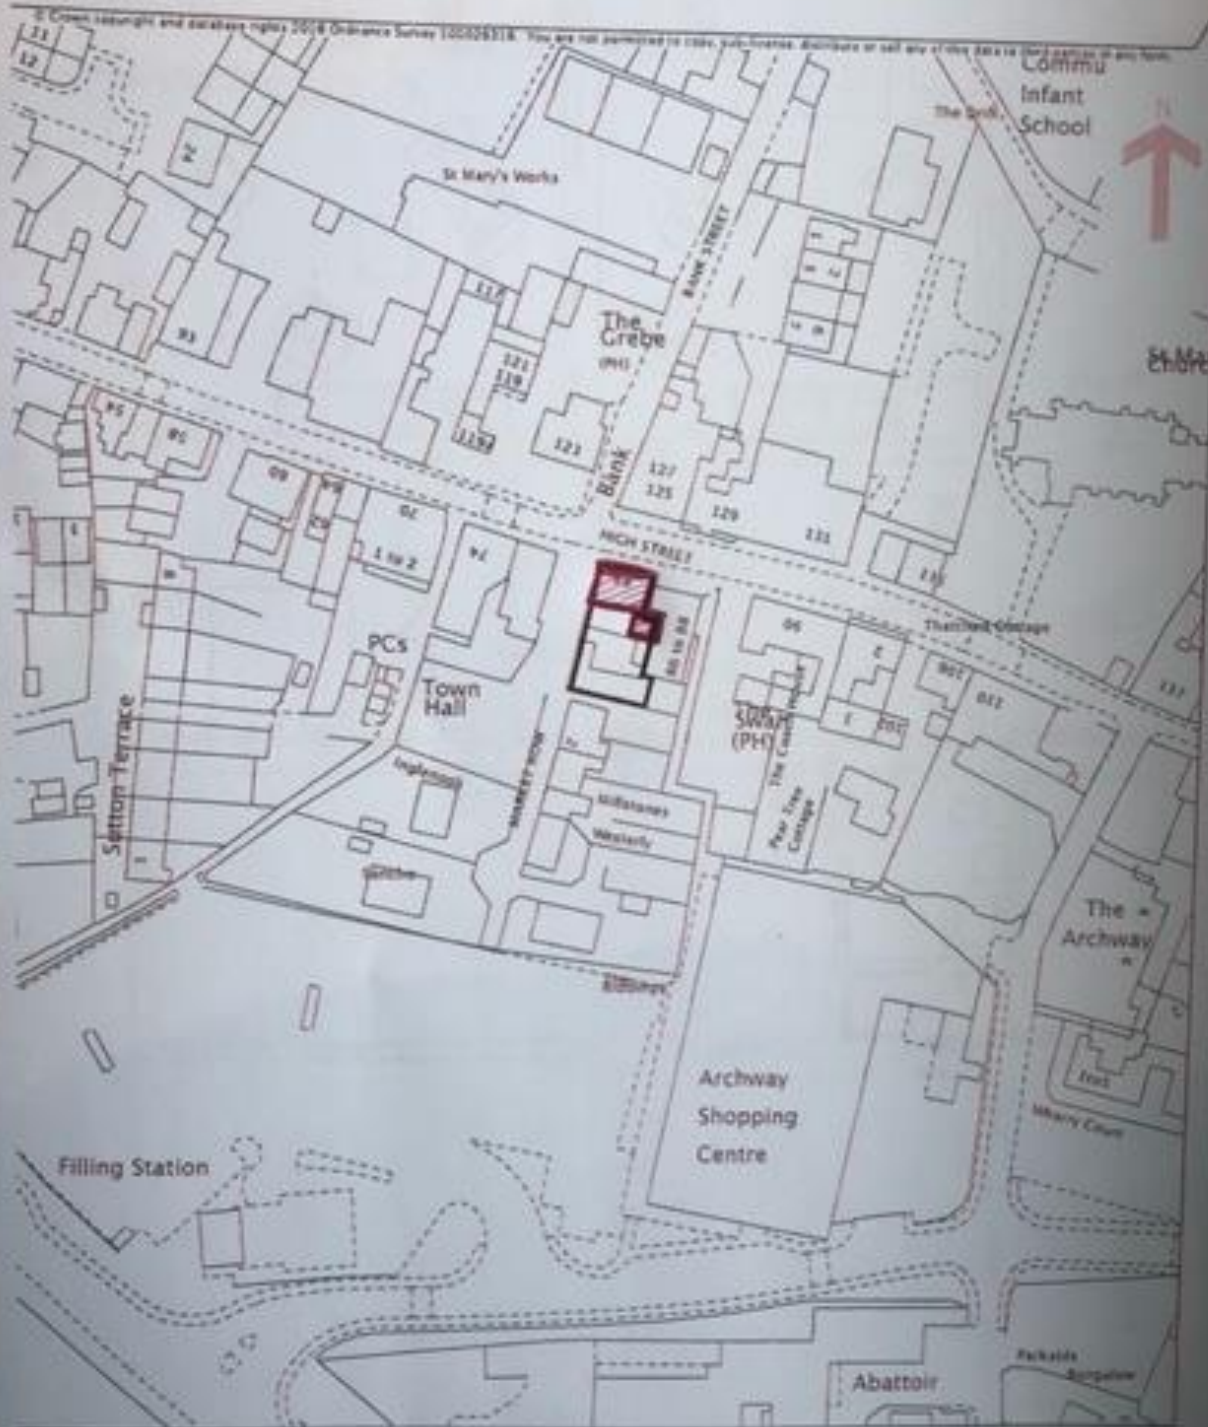

Land Registry
Official copy of
title plan

Title number NK456325
Ordnance Survey map reference TG37255W
Scale 1:1250 enlarged from 1:2500
Administrative area Norfolk : North Norfolk

This official copy is incomplete without the preceding notes page.