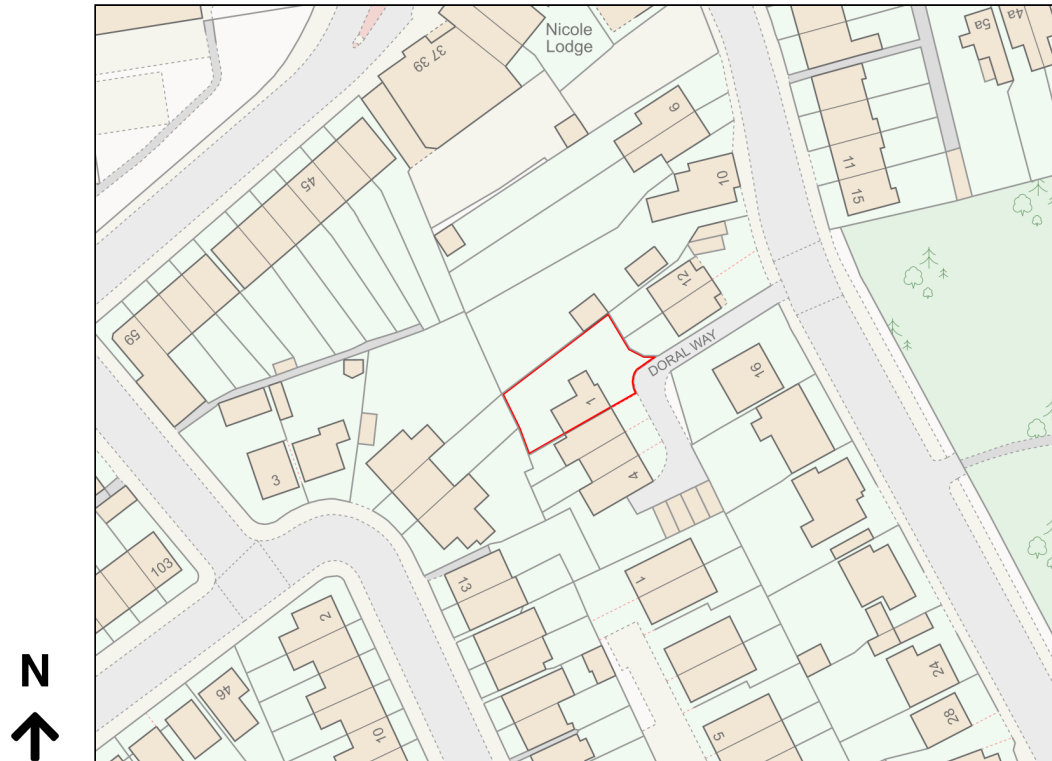

Location Plan

Site Address: 1, Doral Way, Carshalton, SM5 3ST

Date Produced: 05-May-2024

Scale: 1:1250 @A4

Planning Portal Reference: PP-13035493v1