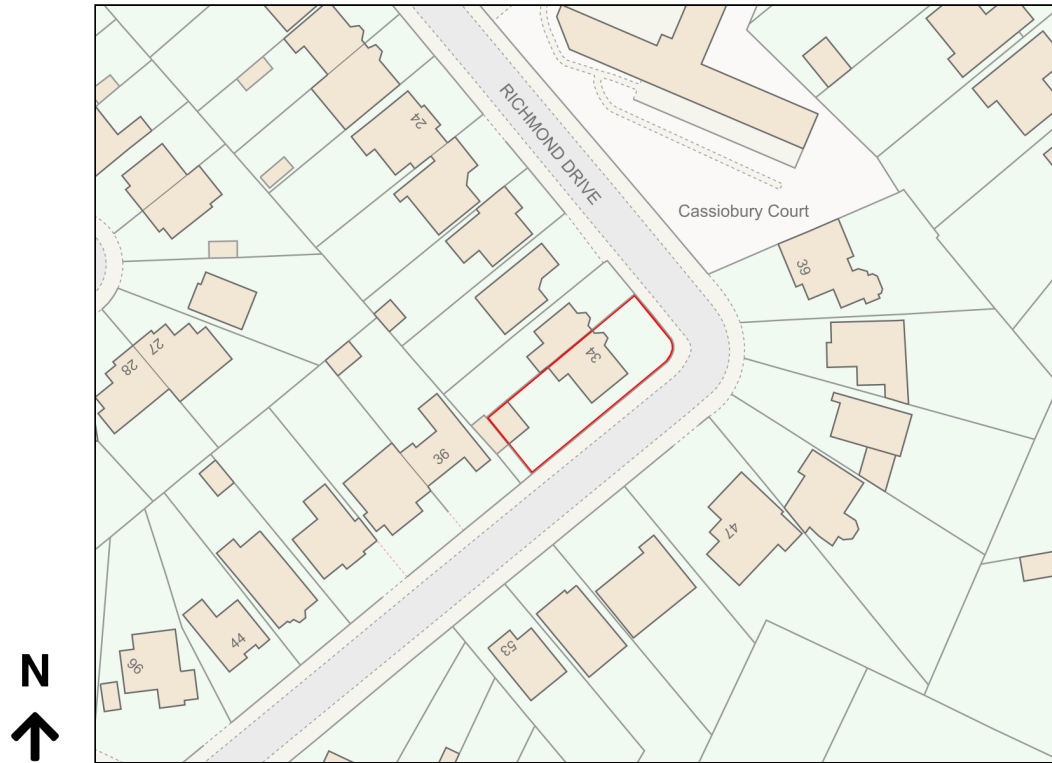

Location Plan

Site Address: 34, Richmond Drive, Watford, WD17 3BG

Date Produced: 08-May-2024

Scale: 1:1250 @A4

Planning Portal Reference: PP-13033252v1