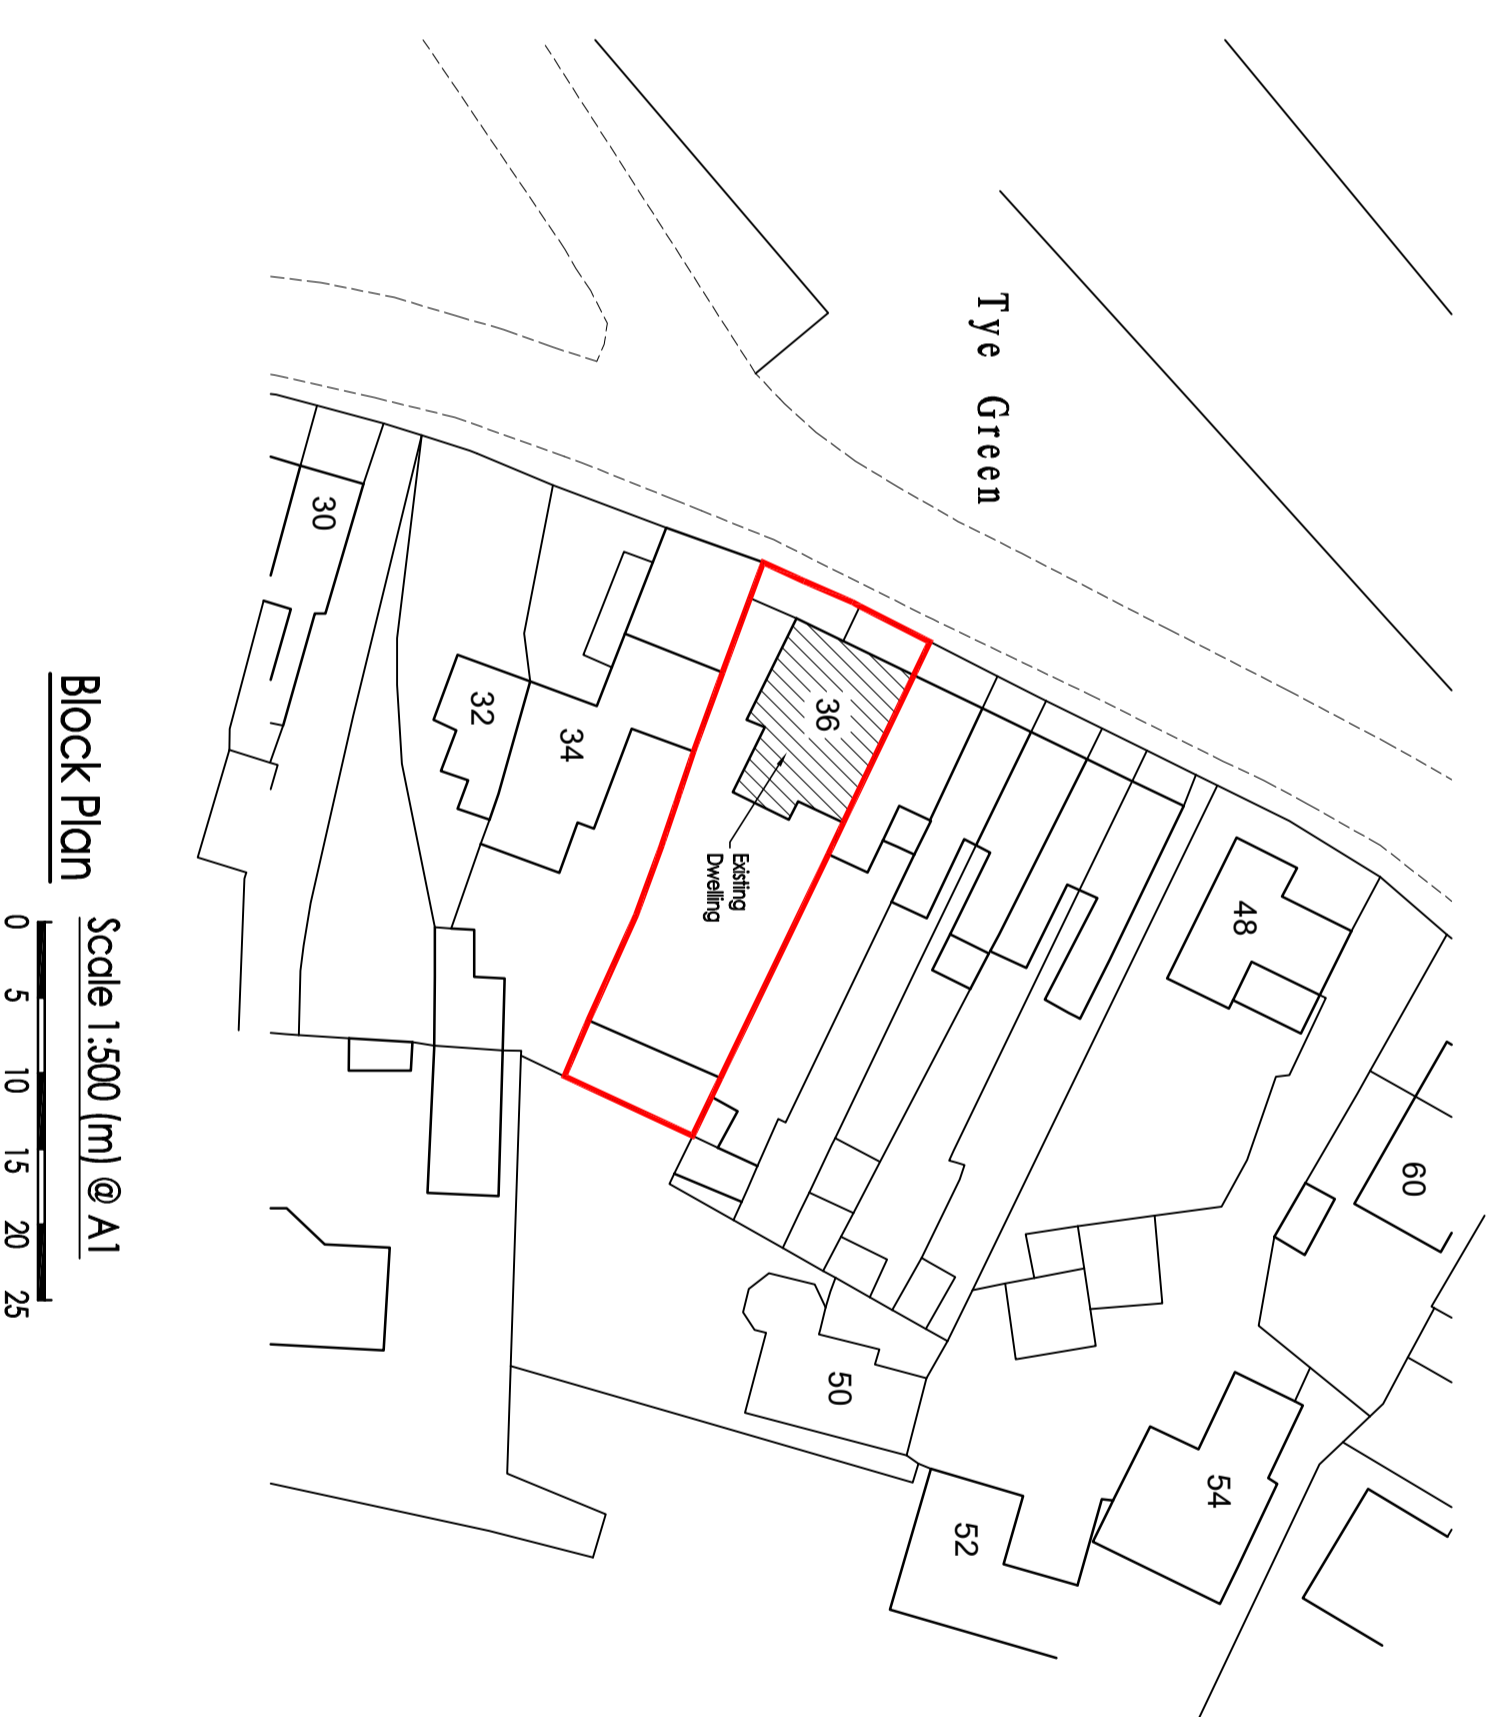

Project
PROPOSED ALTERATIONS
36, TYE GREEN,
GLEMSFORD,
SUFFOLK, CO10 7RG

Scale 1:50 1:100 1:500 1:1250 Date APRIL 2024
 Drawing No 24/078-01

Amendments

Ordnance Survey, (c) Crown Copyright 2024. All rights reserved. Licence number 100029242