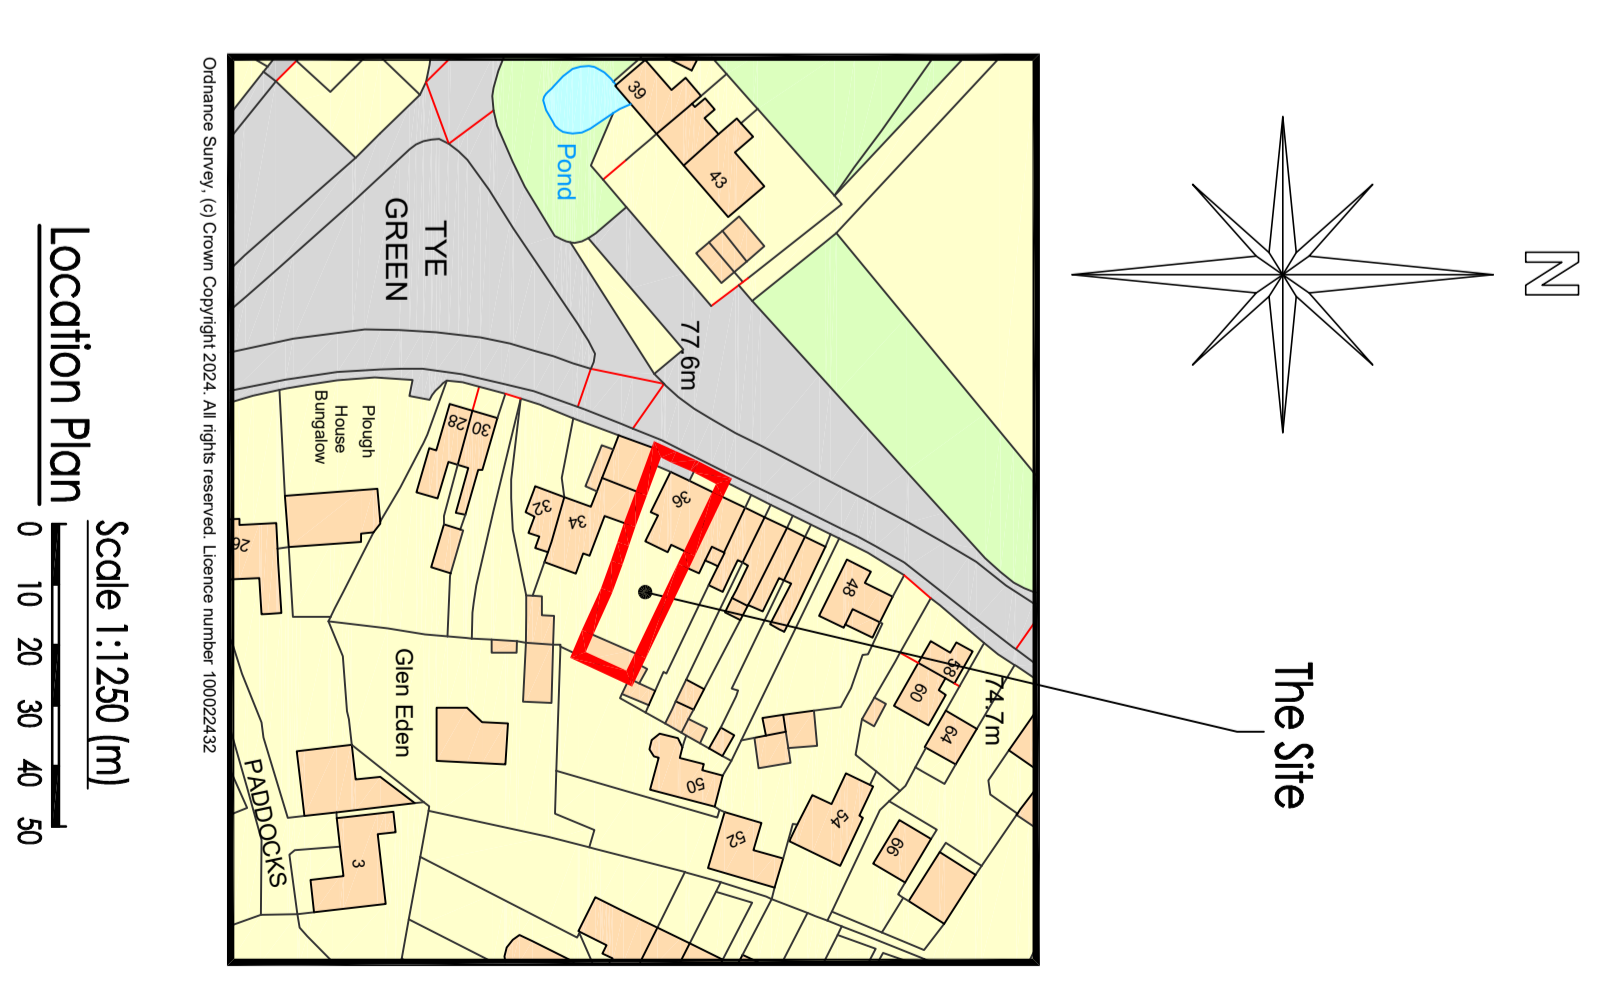

Project
PROPOSED ALTERATIONS
36, TYE GREEN,
GLEMSFORD,
SUFFOLK, CO10 7RG

Scale 1:50 1:100 1:500 1:1250 Date APRIL 2024
 Drawing No 24/078-01

Amendments

Ordnance Survey, (c) Crown Copyright 2024. All rights reserved. Licence number 100029242