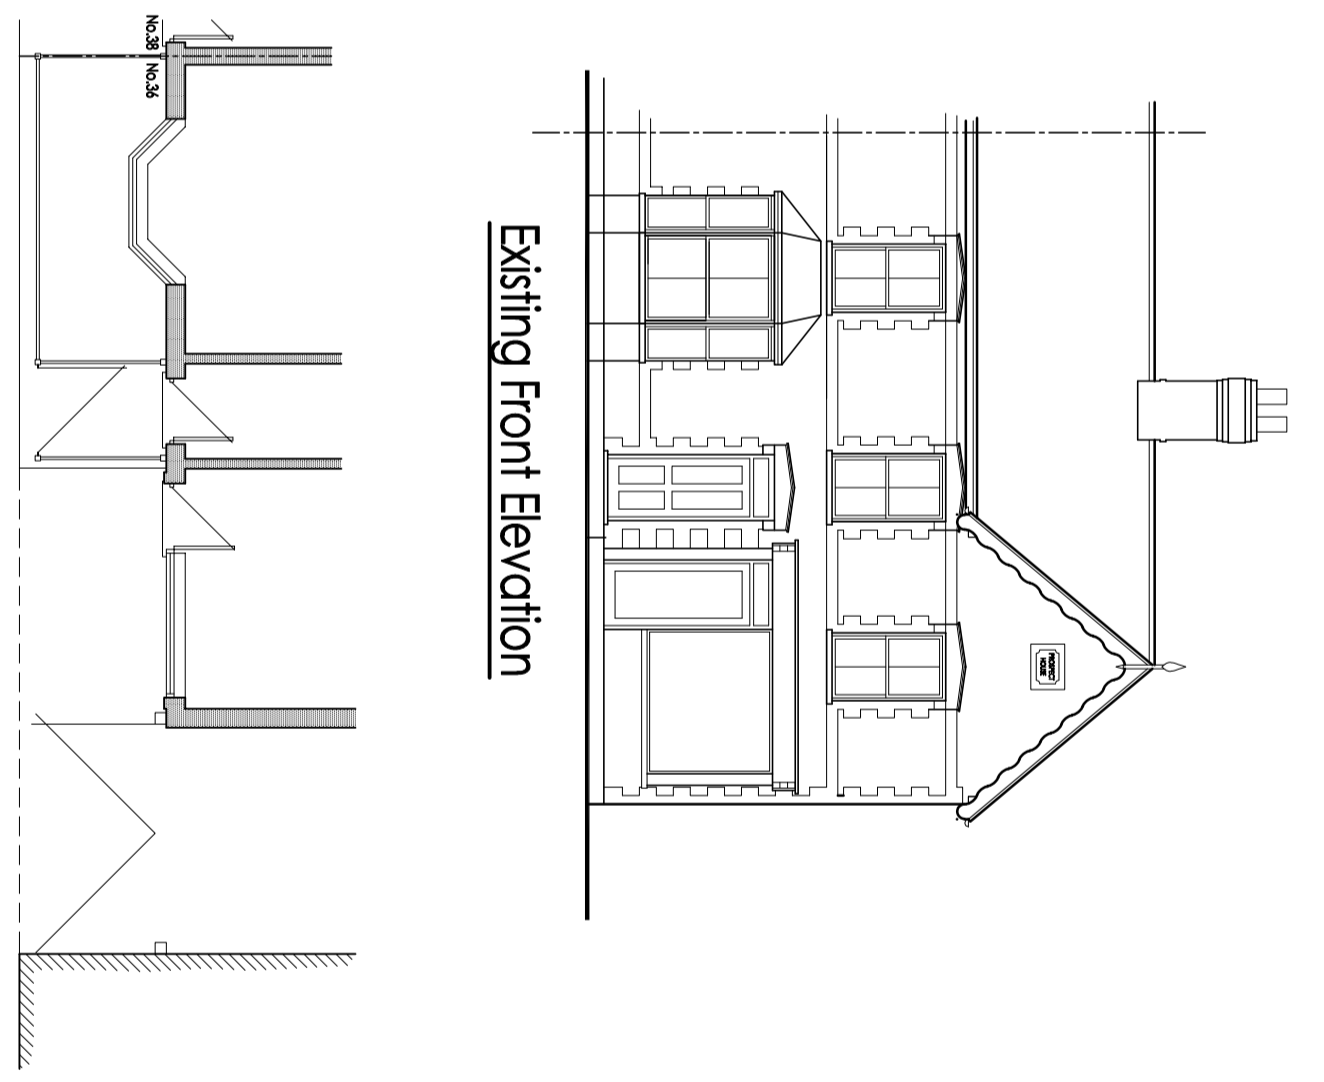

Project
PROPOSED ALTERATIONS
36, TYE GREEN,
GLEMSFORD,
SUFFOLK, CO10 7RG

Scale 1:50 1:100 1:500 1:1250 Date APRIL 2024
 Drawing No 24/078-01

Amendments

Ordnance Survey, (c) Crown Copyright 2024. All rights reserved. Licence number 100029242