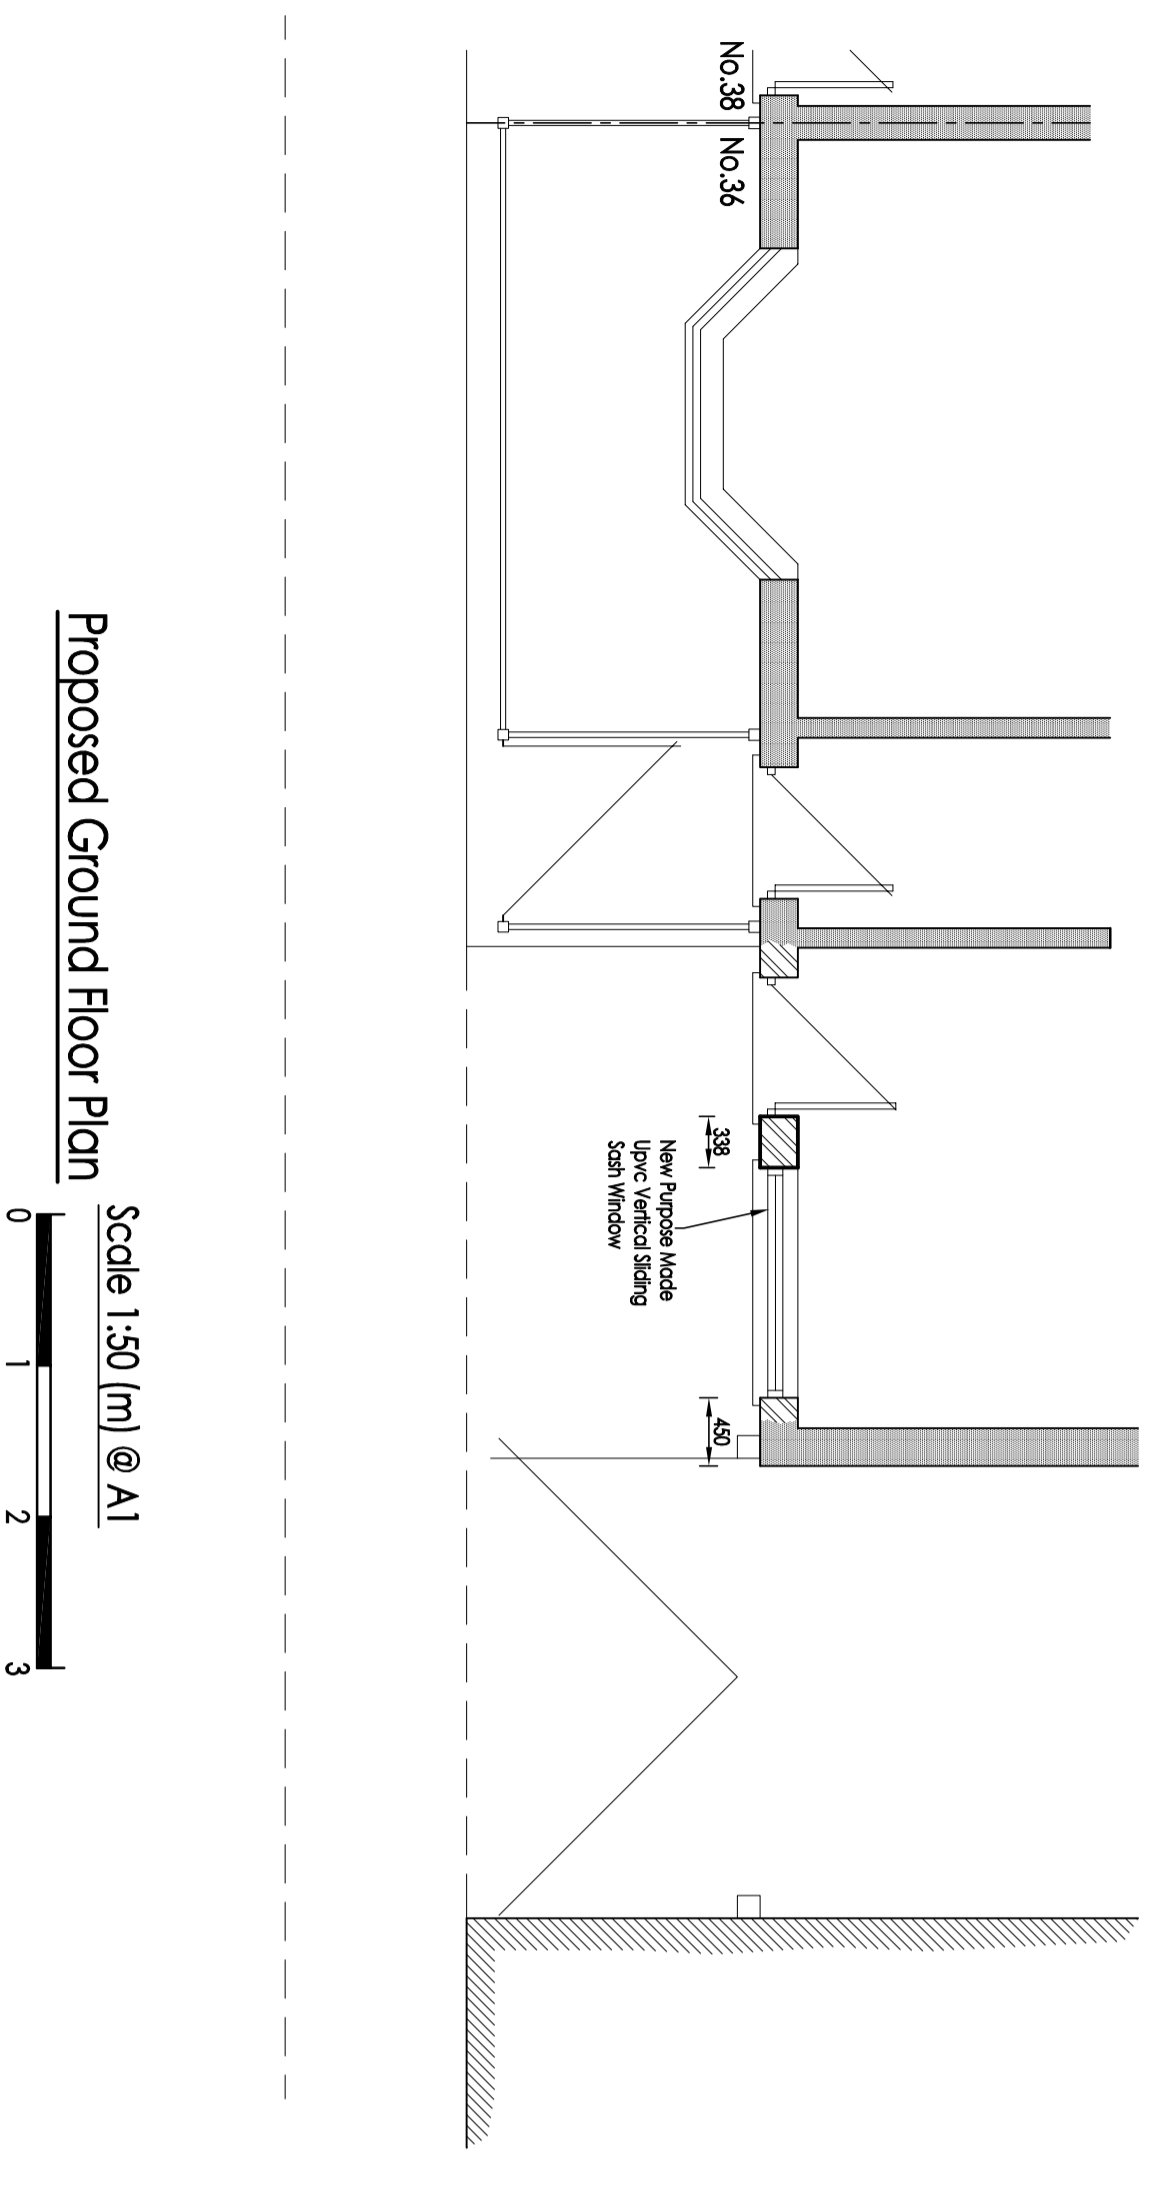

Project
PROPOSED ALTERATIONS
36, TYE GREEN,
GLEMSFORD,
SUFFOLK, CO10 7RG

Scale 1:50 1:100 1:500 1:1250 Date APRIL 2024
 Drawing No 24/078-01

Amendments

Ordnance Survey, (c) Crown Copyright 2024. All rights reserved. Licence number 100029242