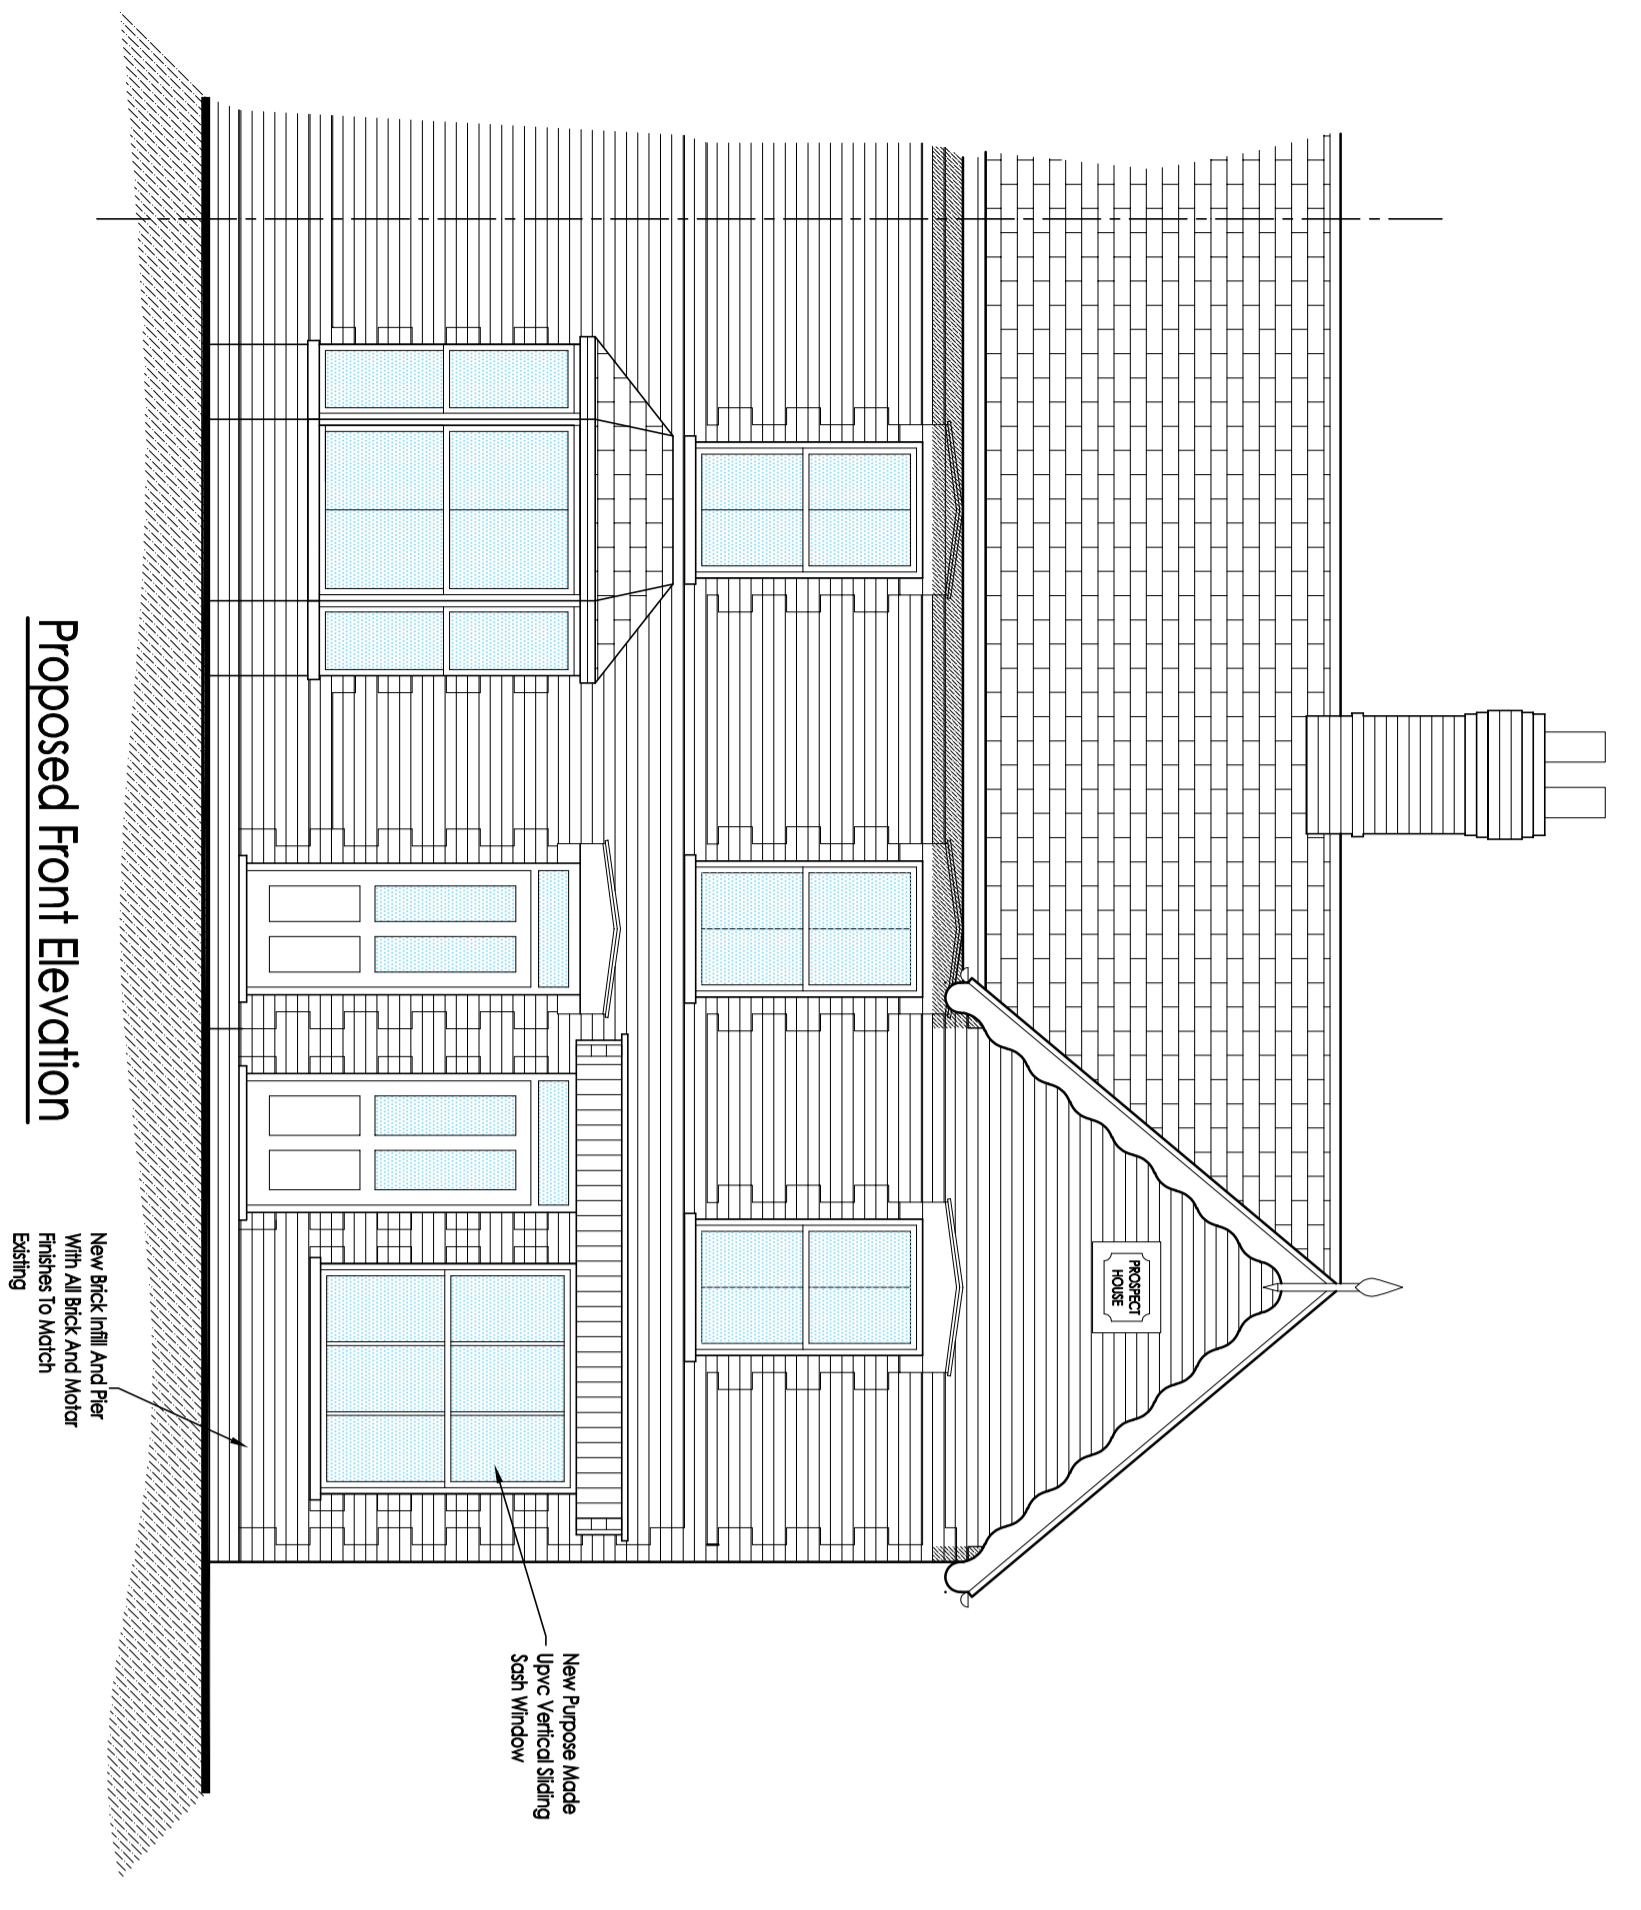

Project
PROPOSED ALTERATIONS
36, TYE GREEN,
GLEMSFORD,
SUFFOLK, CO10 7RG

Scale 1:50 1:100 1:500 1:1250 Date APRIL 2024
 Drawing No 24/078-01

Amendments

Ordnance Survey, (c) Crown Copyright 2024. All rights reserved. Licence number 100029242