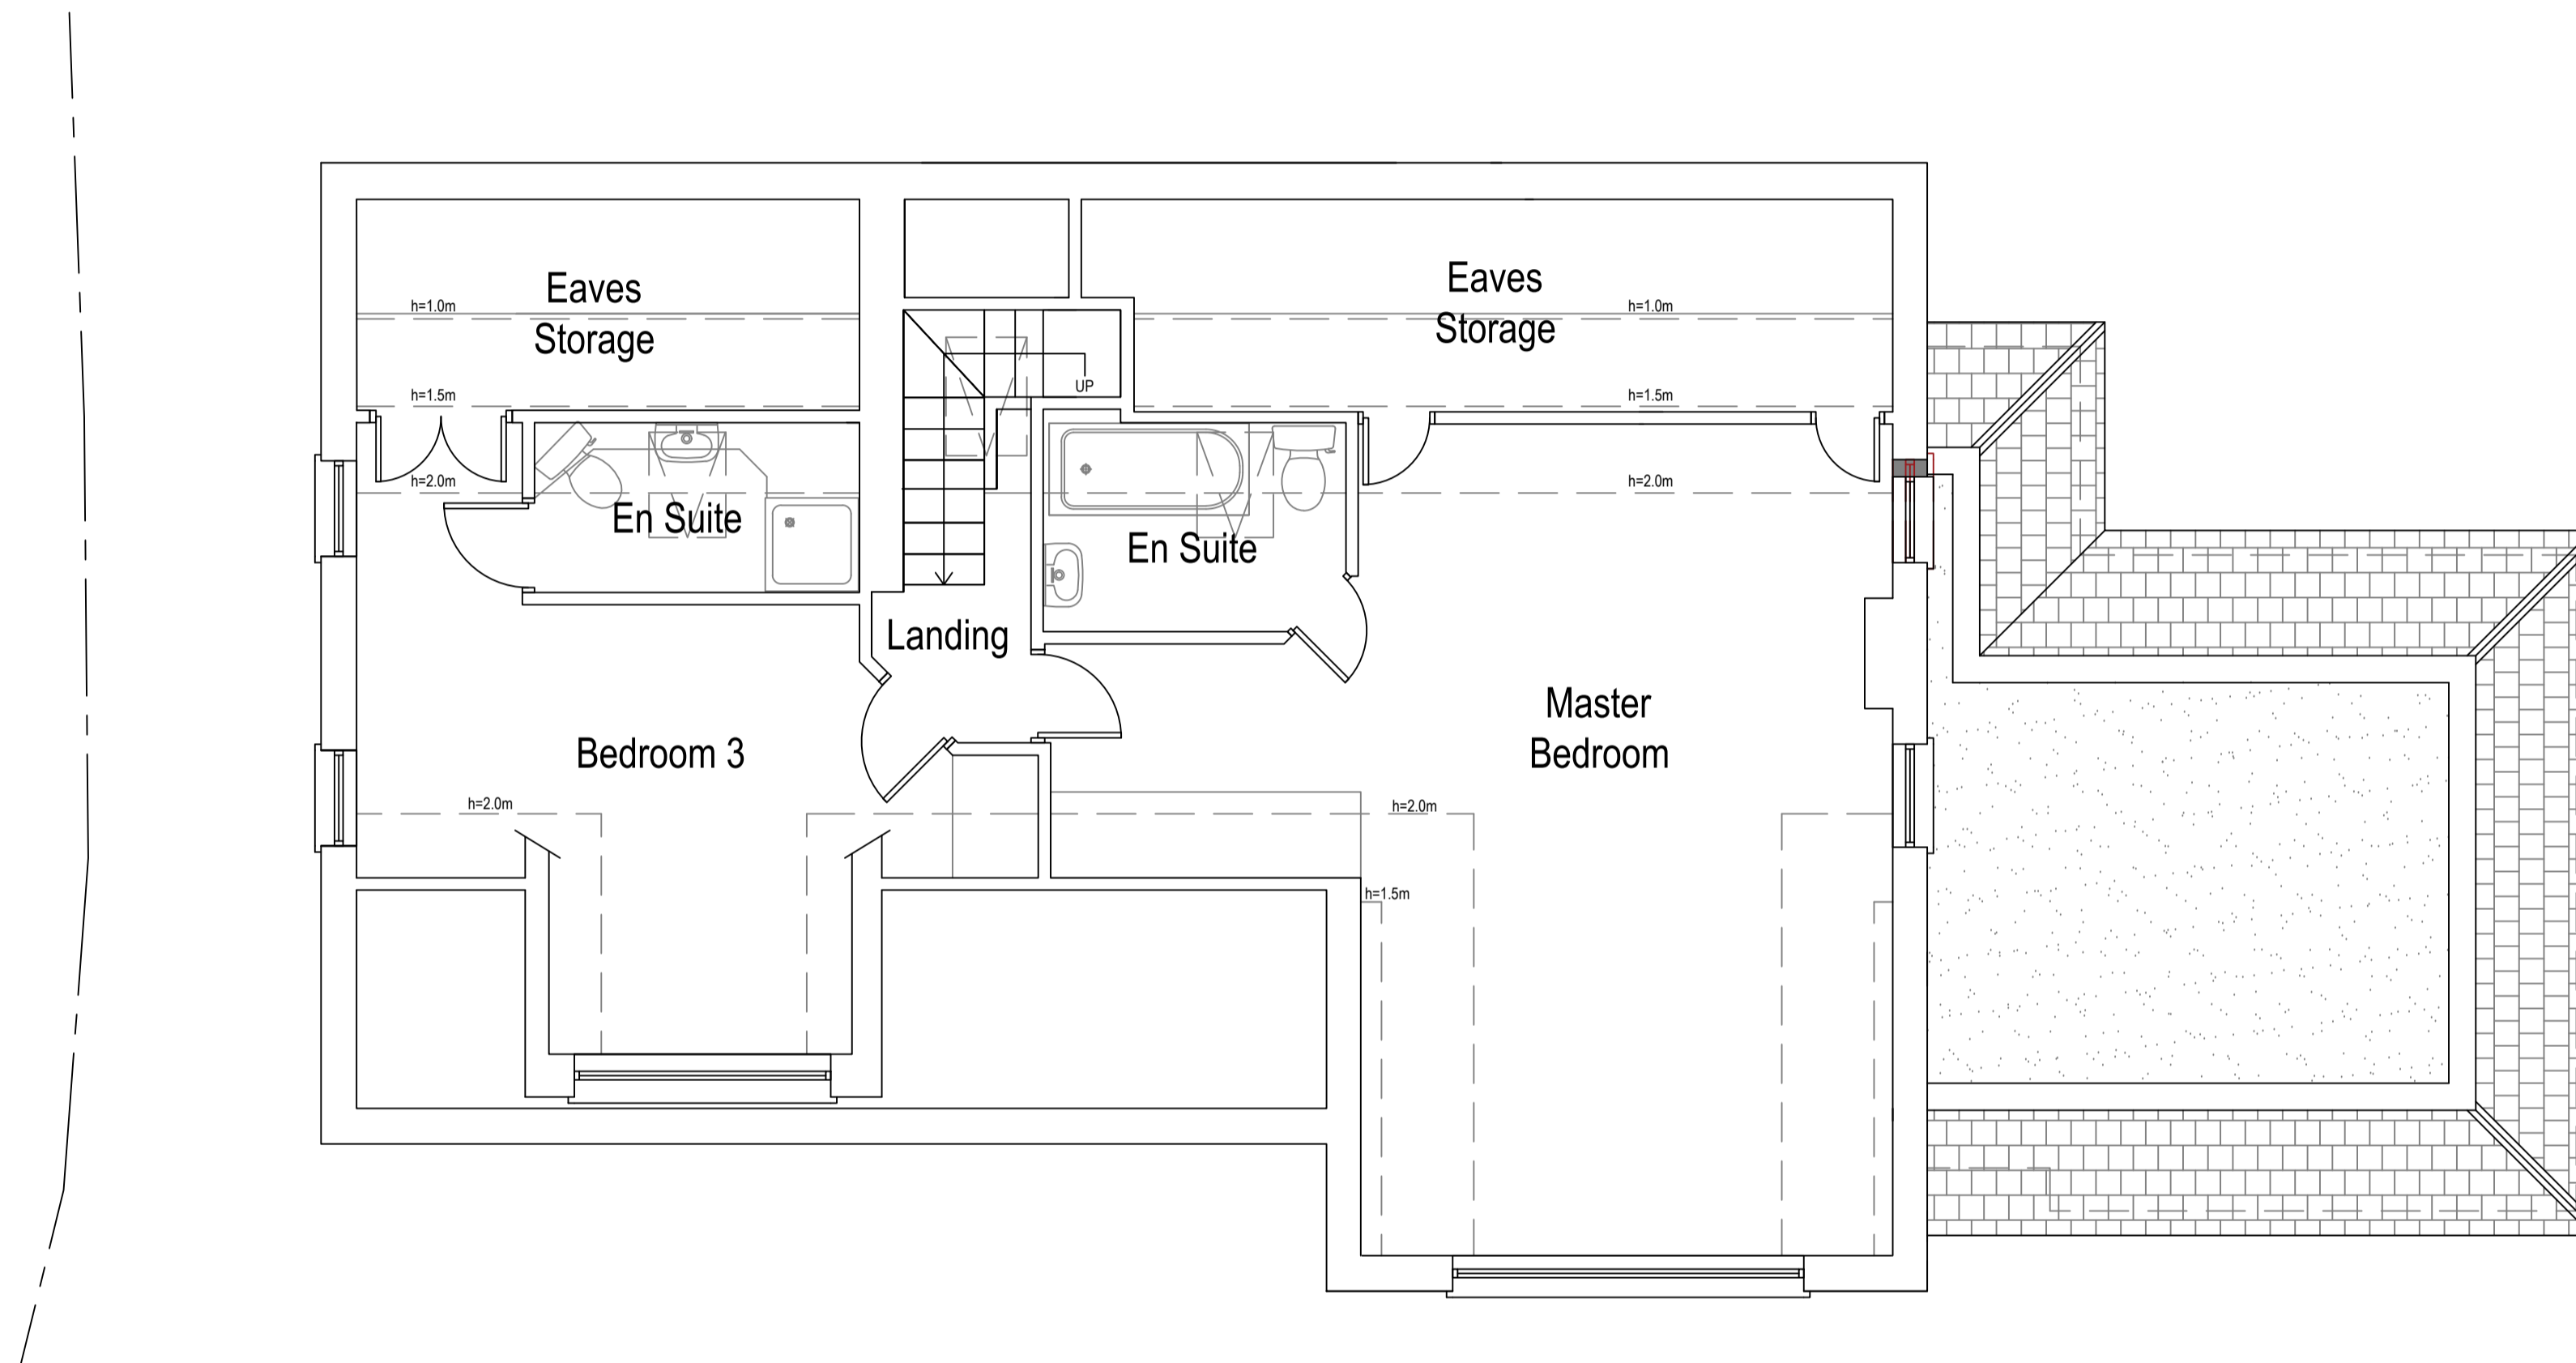

**Symbol Key:**

- — — — — Boundary line
- - - - - Demolished
- - - - - Details above

**Proposed First Floor Plan**  
 Scale 1:50  
 Area ca. 65.66 m<sup>2</sup>

**Arkiplan**  
 74 Cardiff Road, CF15 7QE • Enquiries@ArkiPlan.co.uk

<b>Site</b>	Cliff House, Perranuthnoe, Penzance TR20 9NE	<b>Date</b>	04.04.2024
		<b>Sheet</b>	23-1865 D05 REV 04
		<b>Job</b>	New Extension
		<b>Scale</b>	As Shown@A1
<b>Title Number</b>	-	<b>Title</b>	As Shown