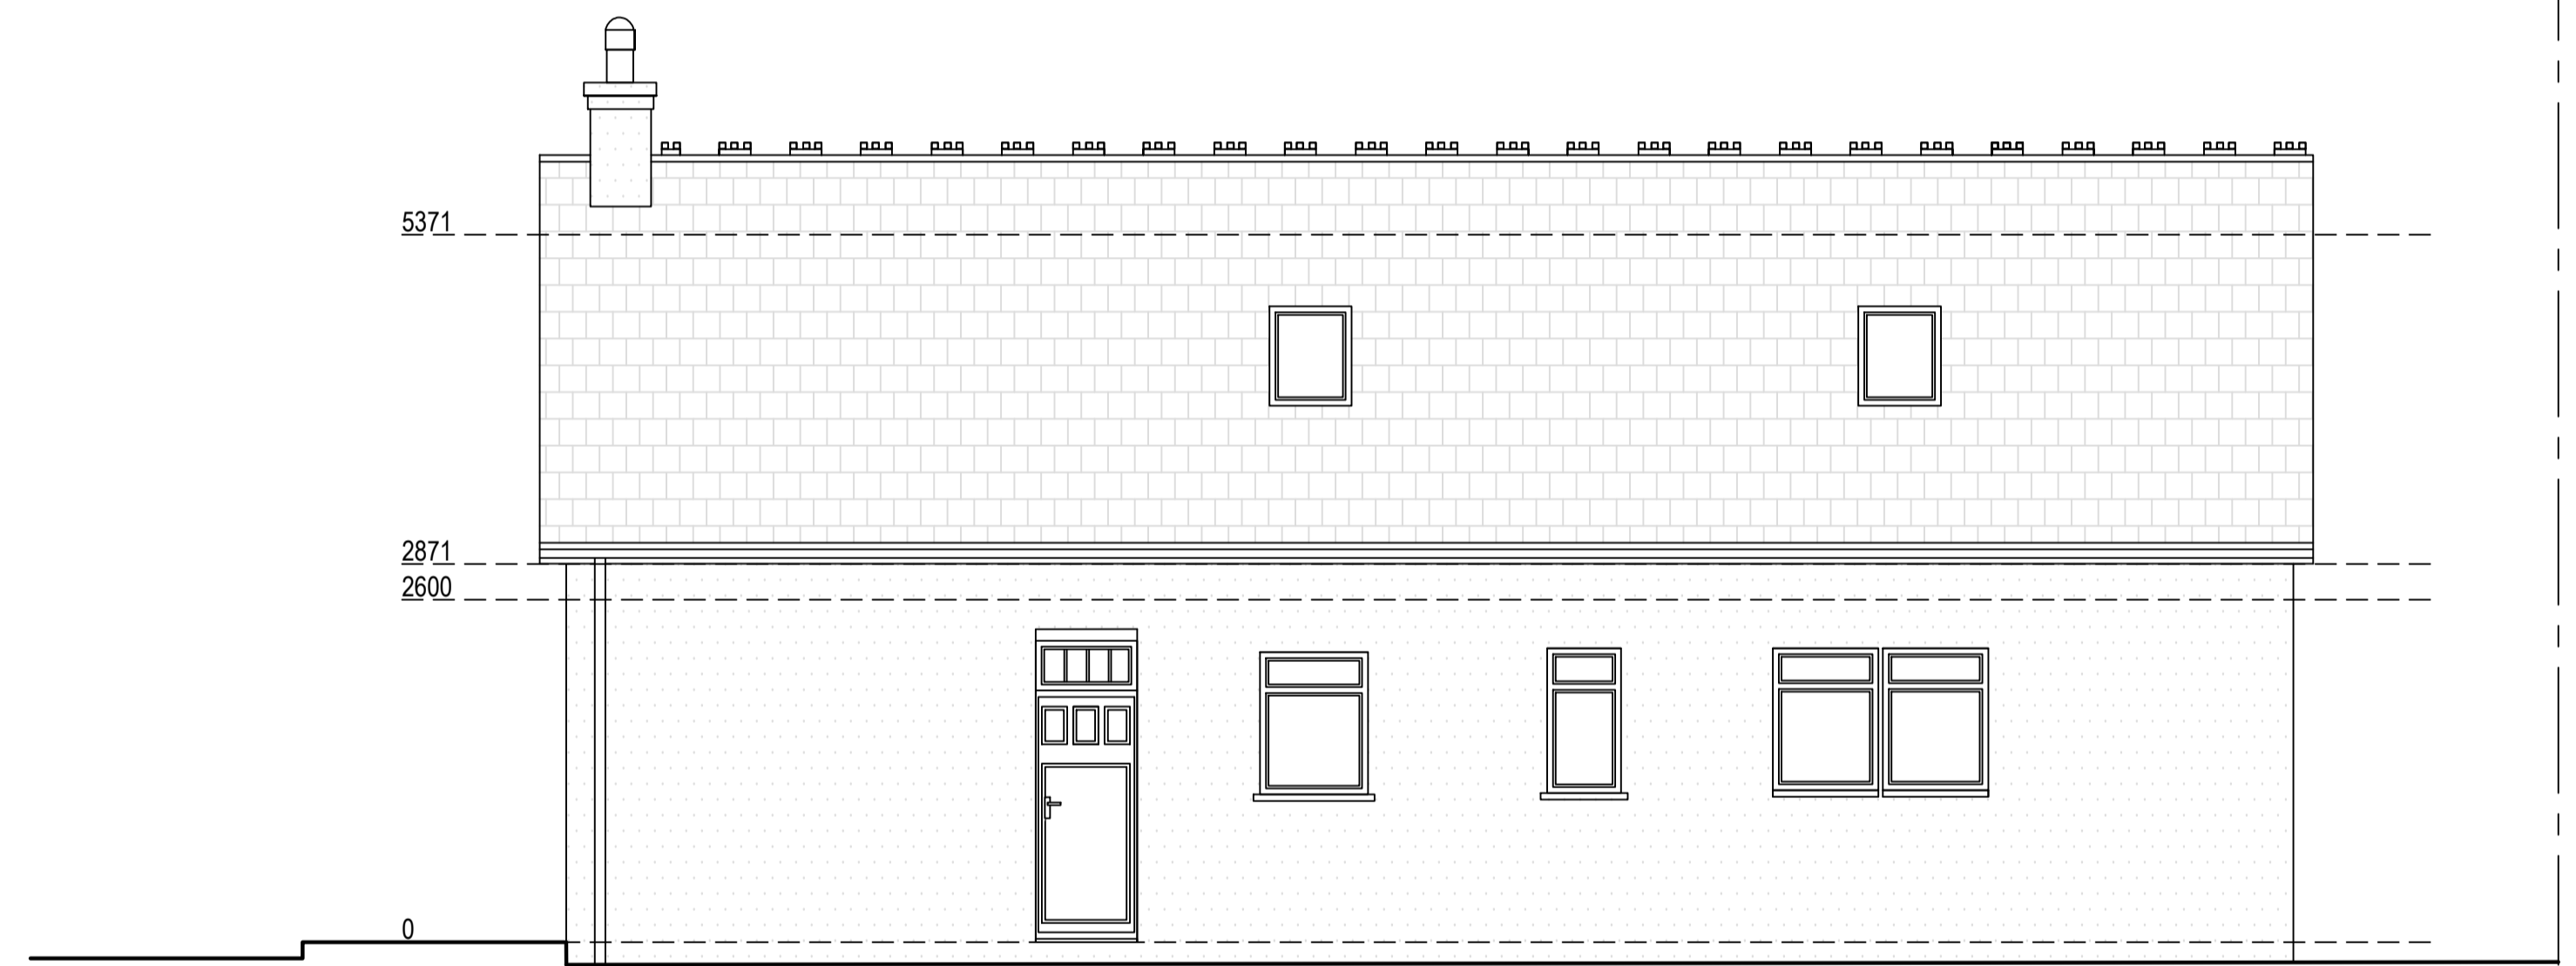

Existing West Elevation
Scale 1:50

Existing North Elevation
Scale 1:50

Arkiplan
74 Cardiff Road, CF15 7QE • Enquiries@ArkiPlan.co.uk

Site	Cliff House, Perranuthnoe, Penzance TR20 9NE	Date	04.04.2024
		Sheet	23-1865 D10 REV 04
		Job	New Extension
		Scale	As Shown@A1
Title Number	-	Title	As Shown