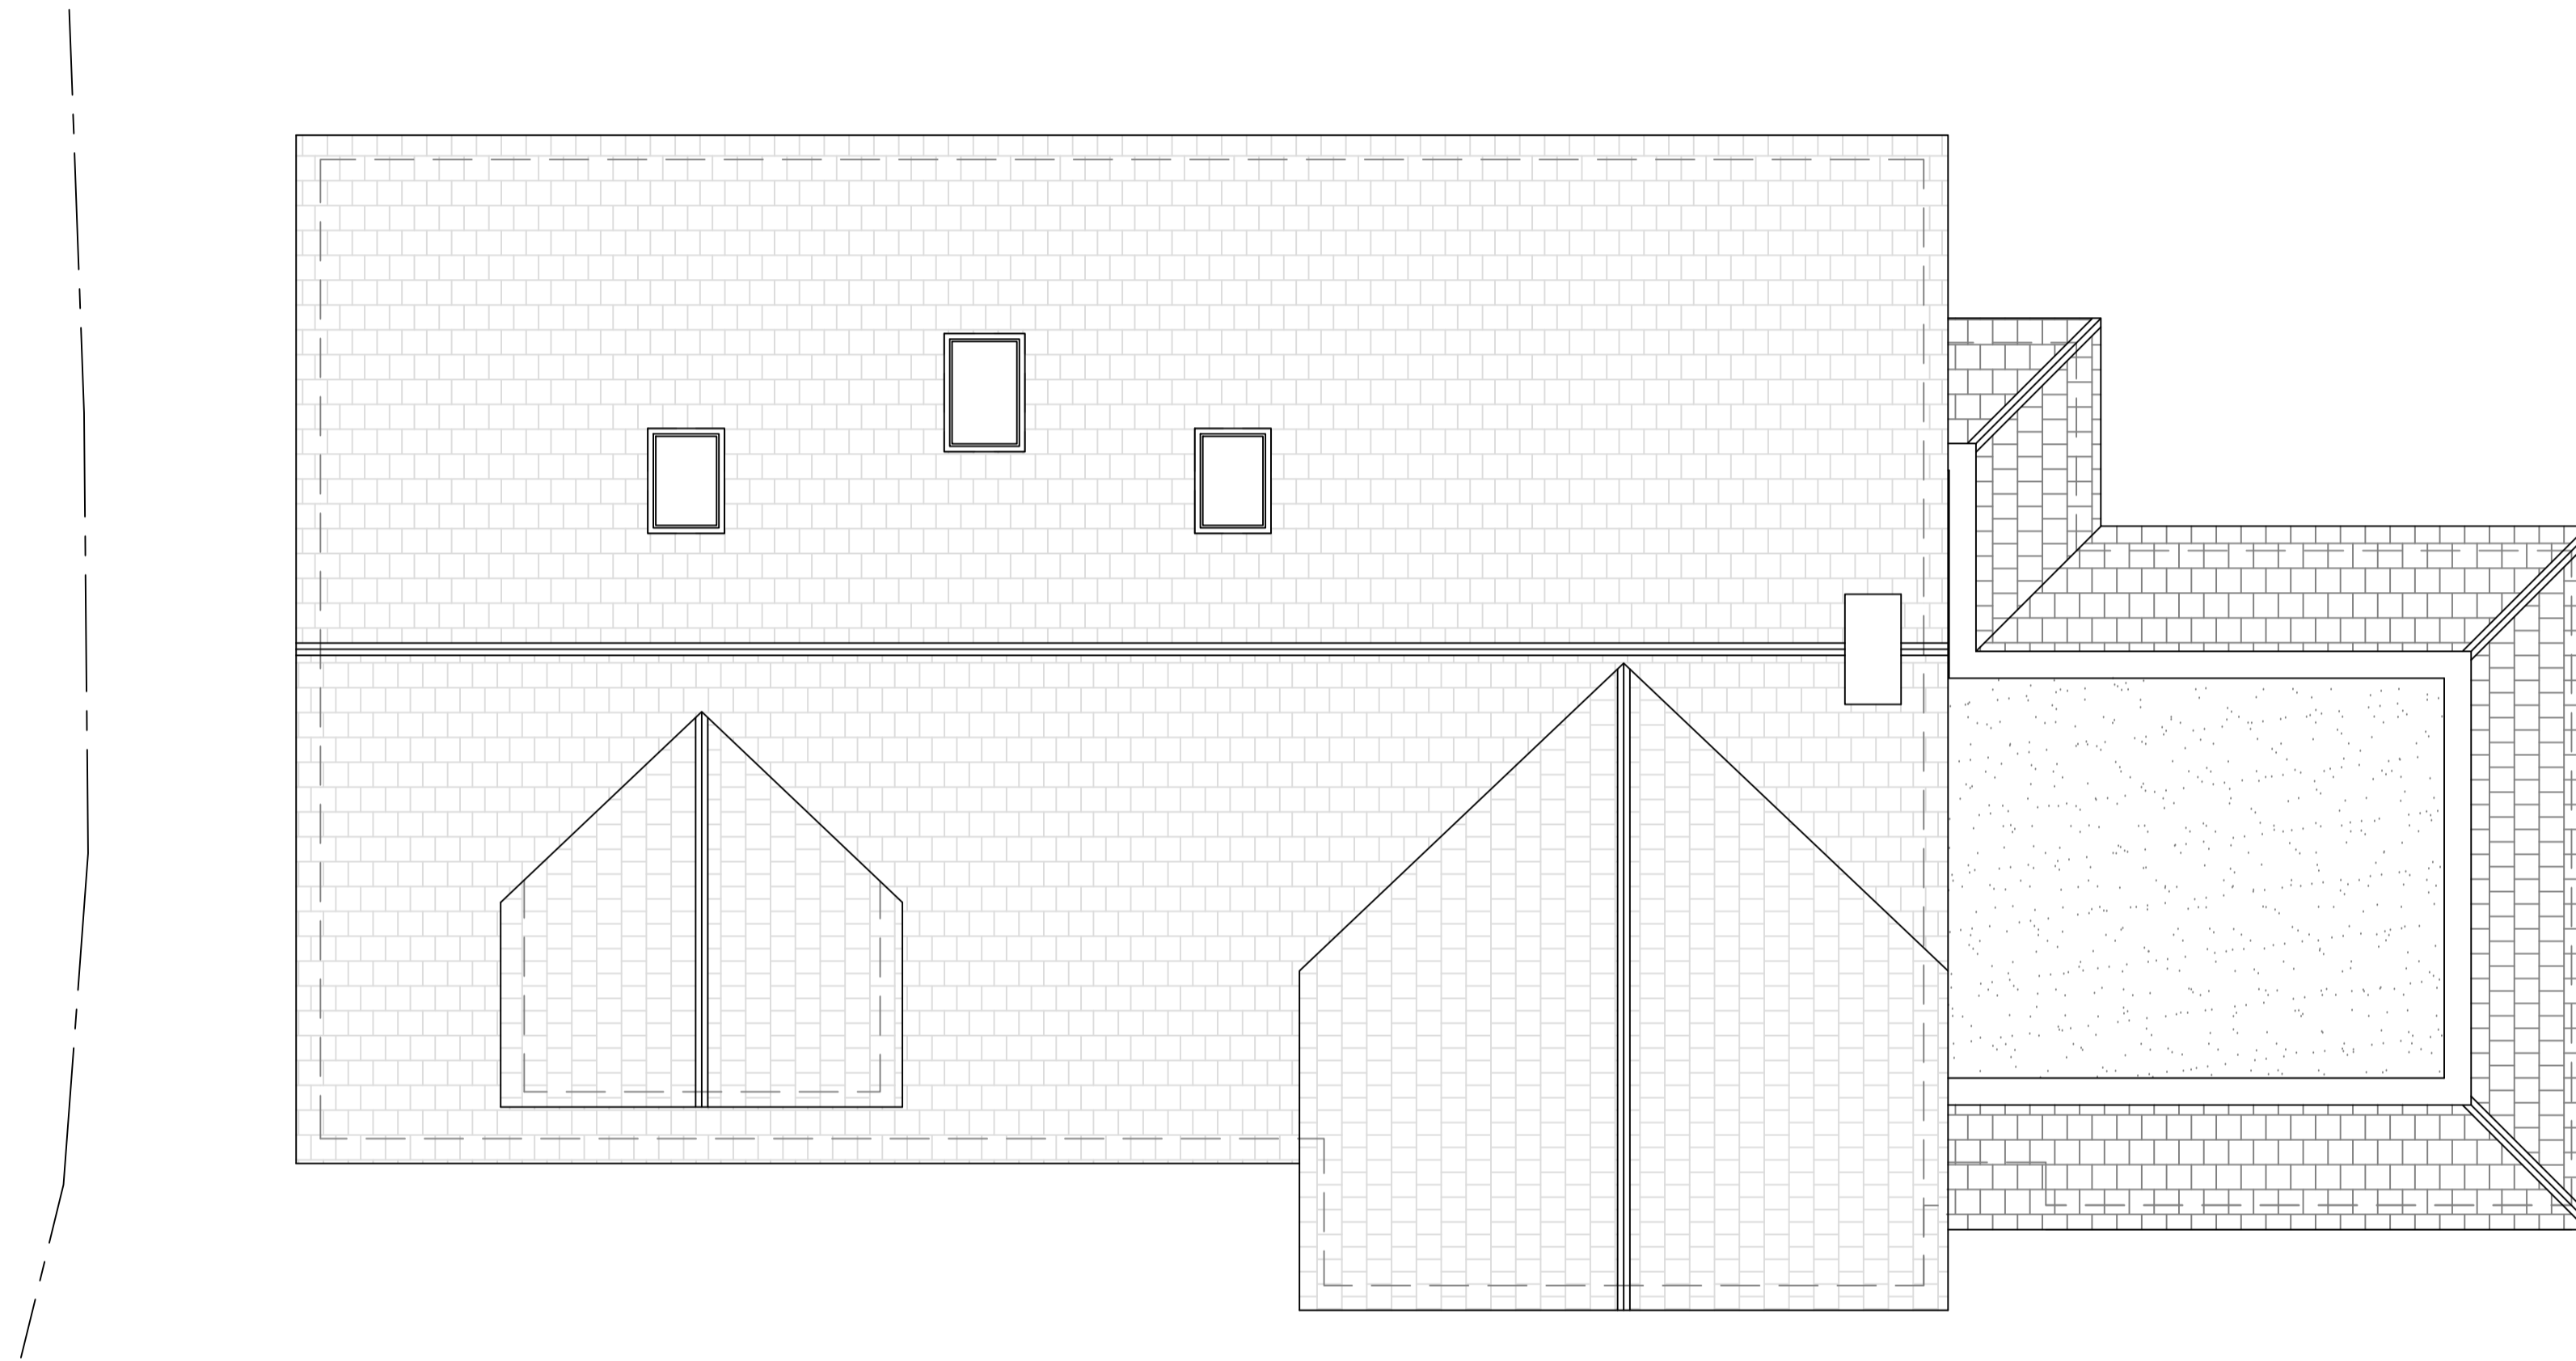

Symbol Key:

- — — — — Boundary line
- - - - - Demolished
- - - - - Details above

Proposed Roof Plan
Scale 1:50

Arkiplan

74 Cardiff Road, CF15 7QE • Enquiries@ArkiPlan.co.uk

Site	Cliff House, Perranuthnoe, Penzance TR20 9NE	Date	04.04.2024
		Sheet	23-1865 D07 REV 04
		Job	New Extension
		Scale	As Shown@A1
Title Number	-	Title	As Shown