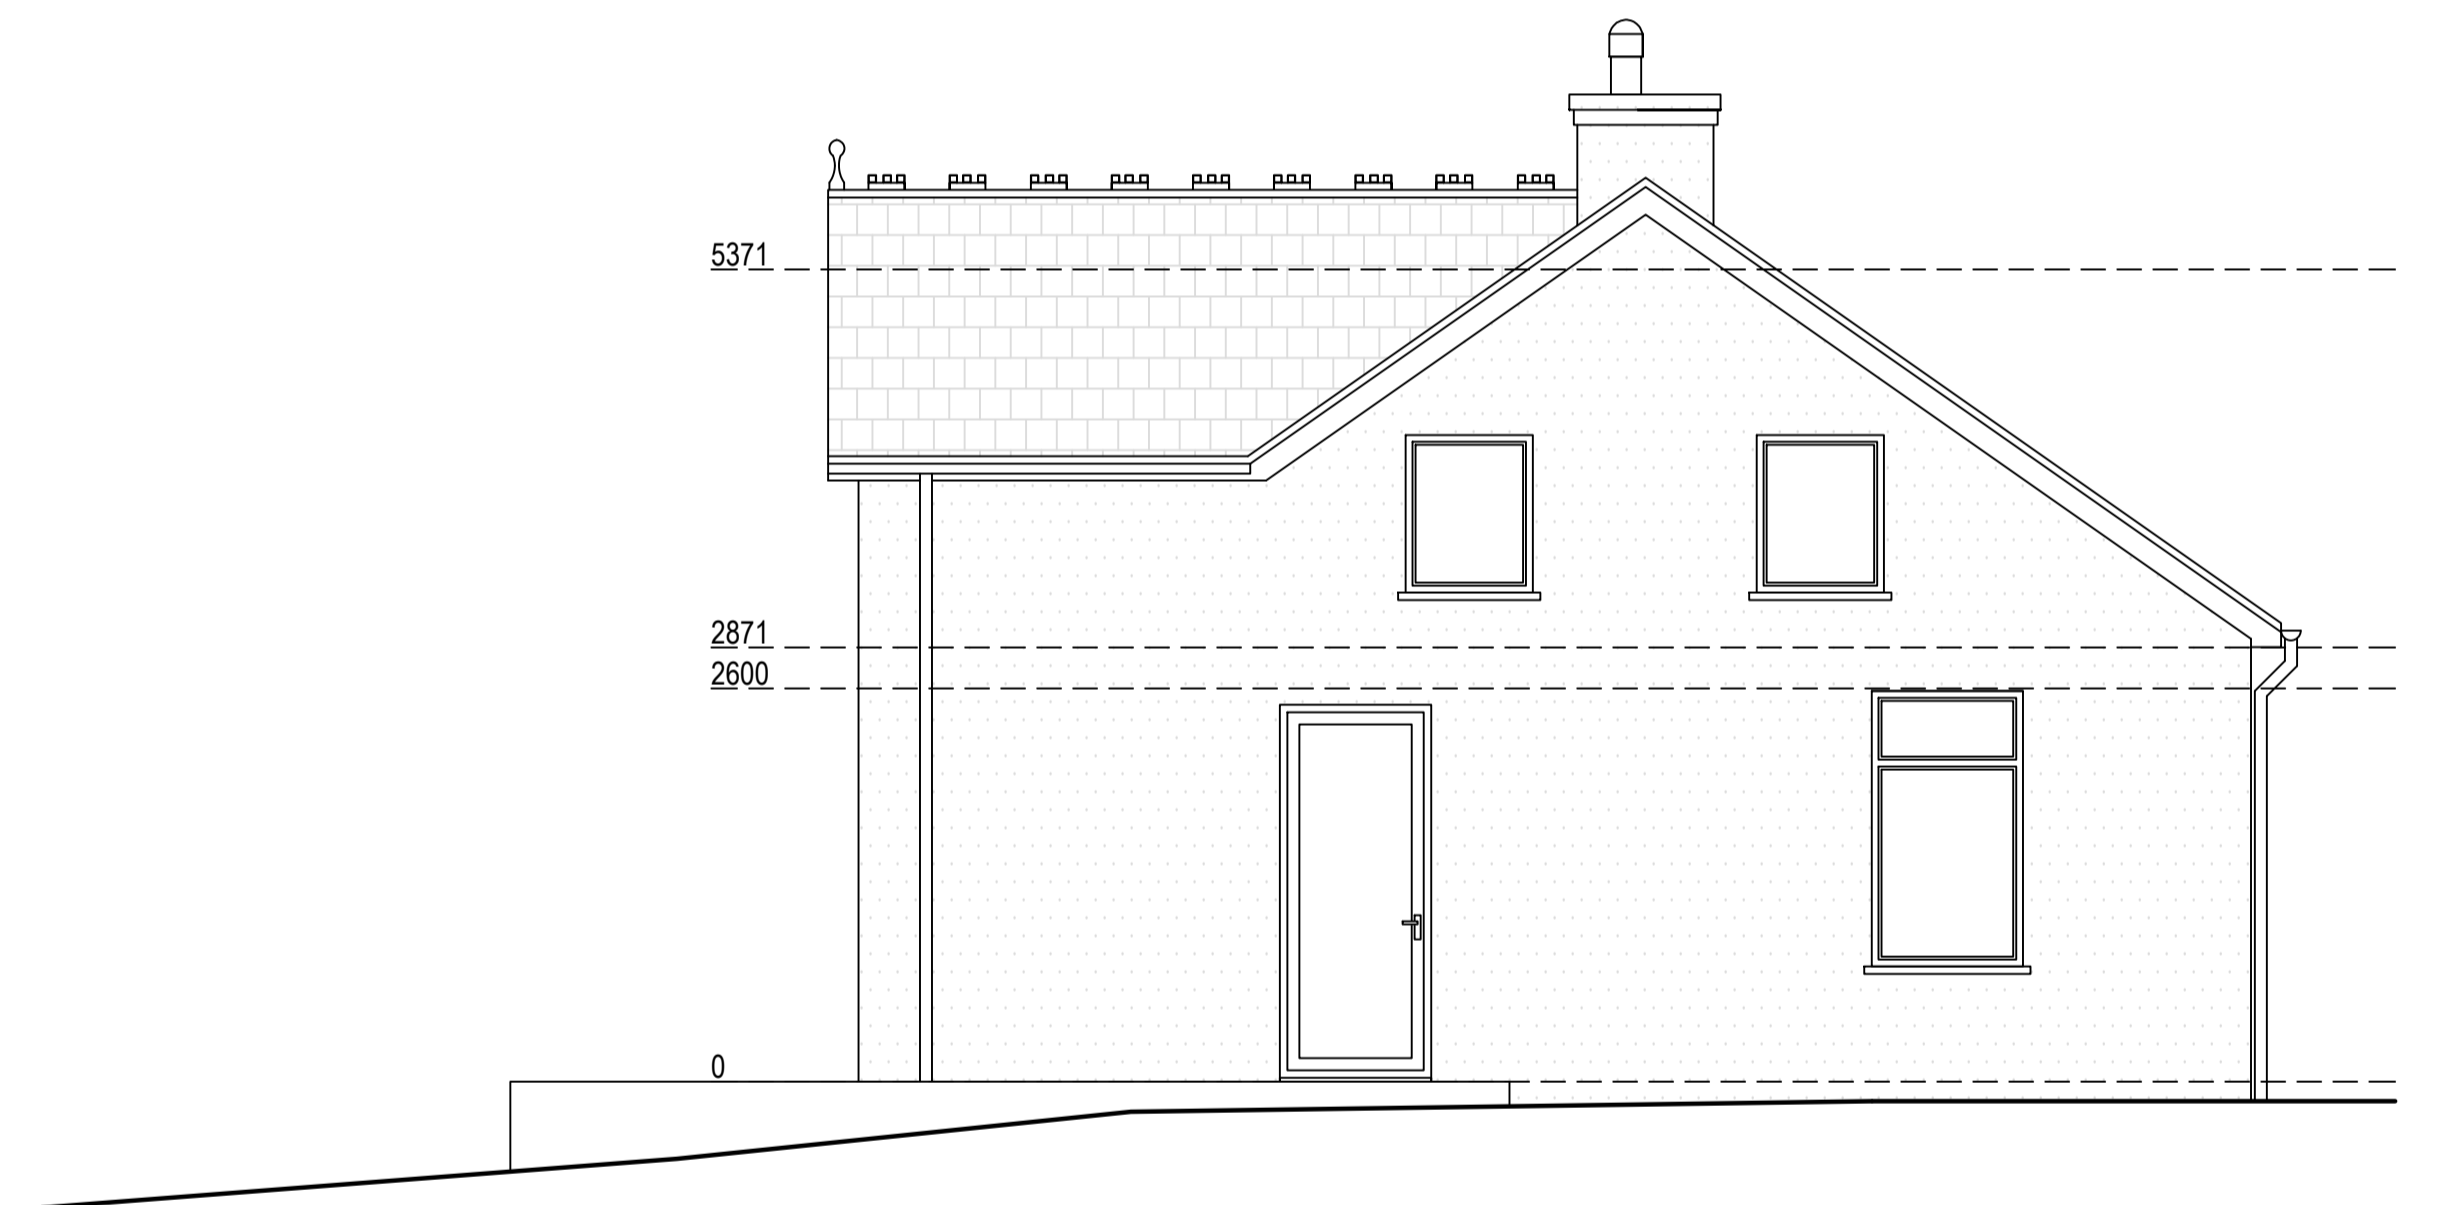

Existing South Elevation
Scale 1:50

Existing East Elevation
Scale 1:50

Arkiplan

74 Cardiff Road, CF15 7QE • Enquiries@ArkiPlan.co.uk

Site	Cliff House, Perranuthnoe, Penzance TR20 9NE	Date	04.04.2024
		Sheet	23-1865 D08 REV 04
		Job	New Extension
		Scale	As Shown@A1
Title Number	-	Title	As Shown