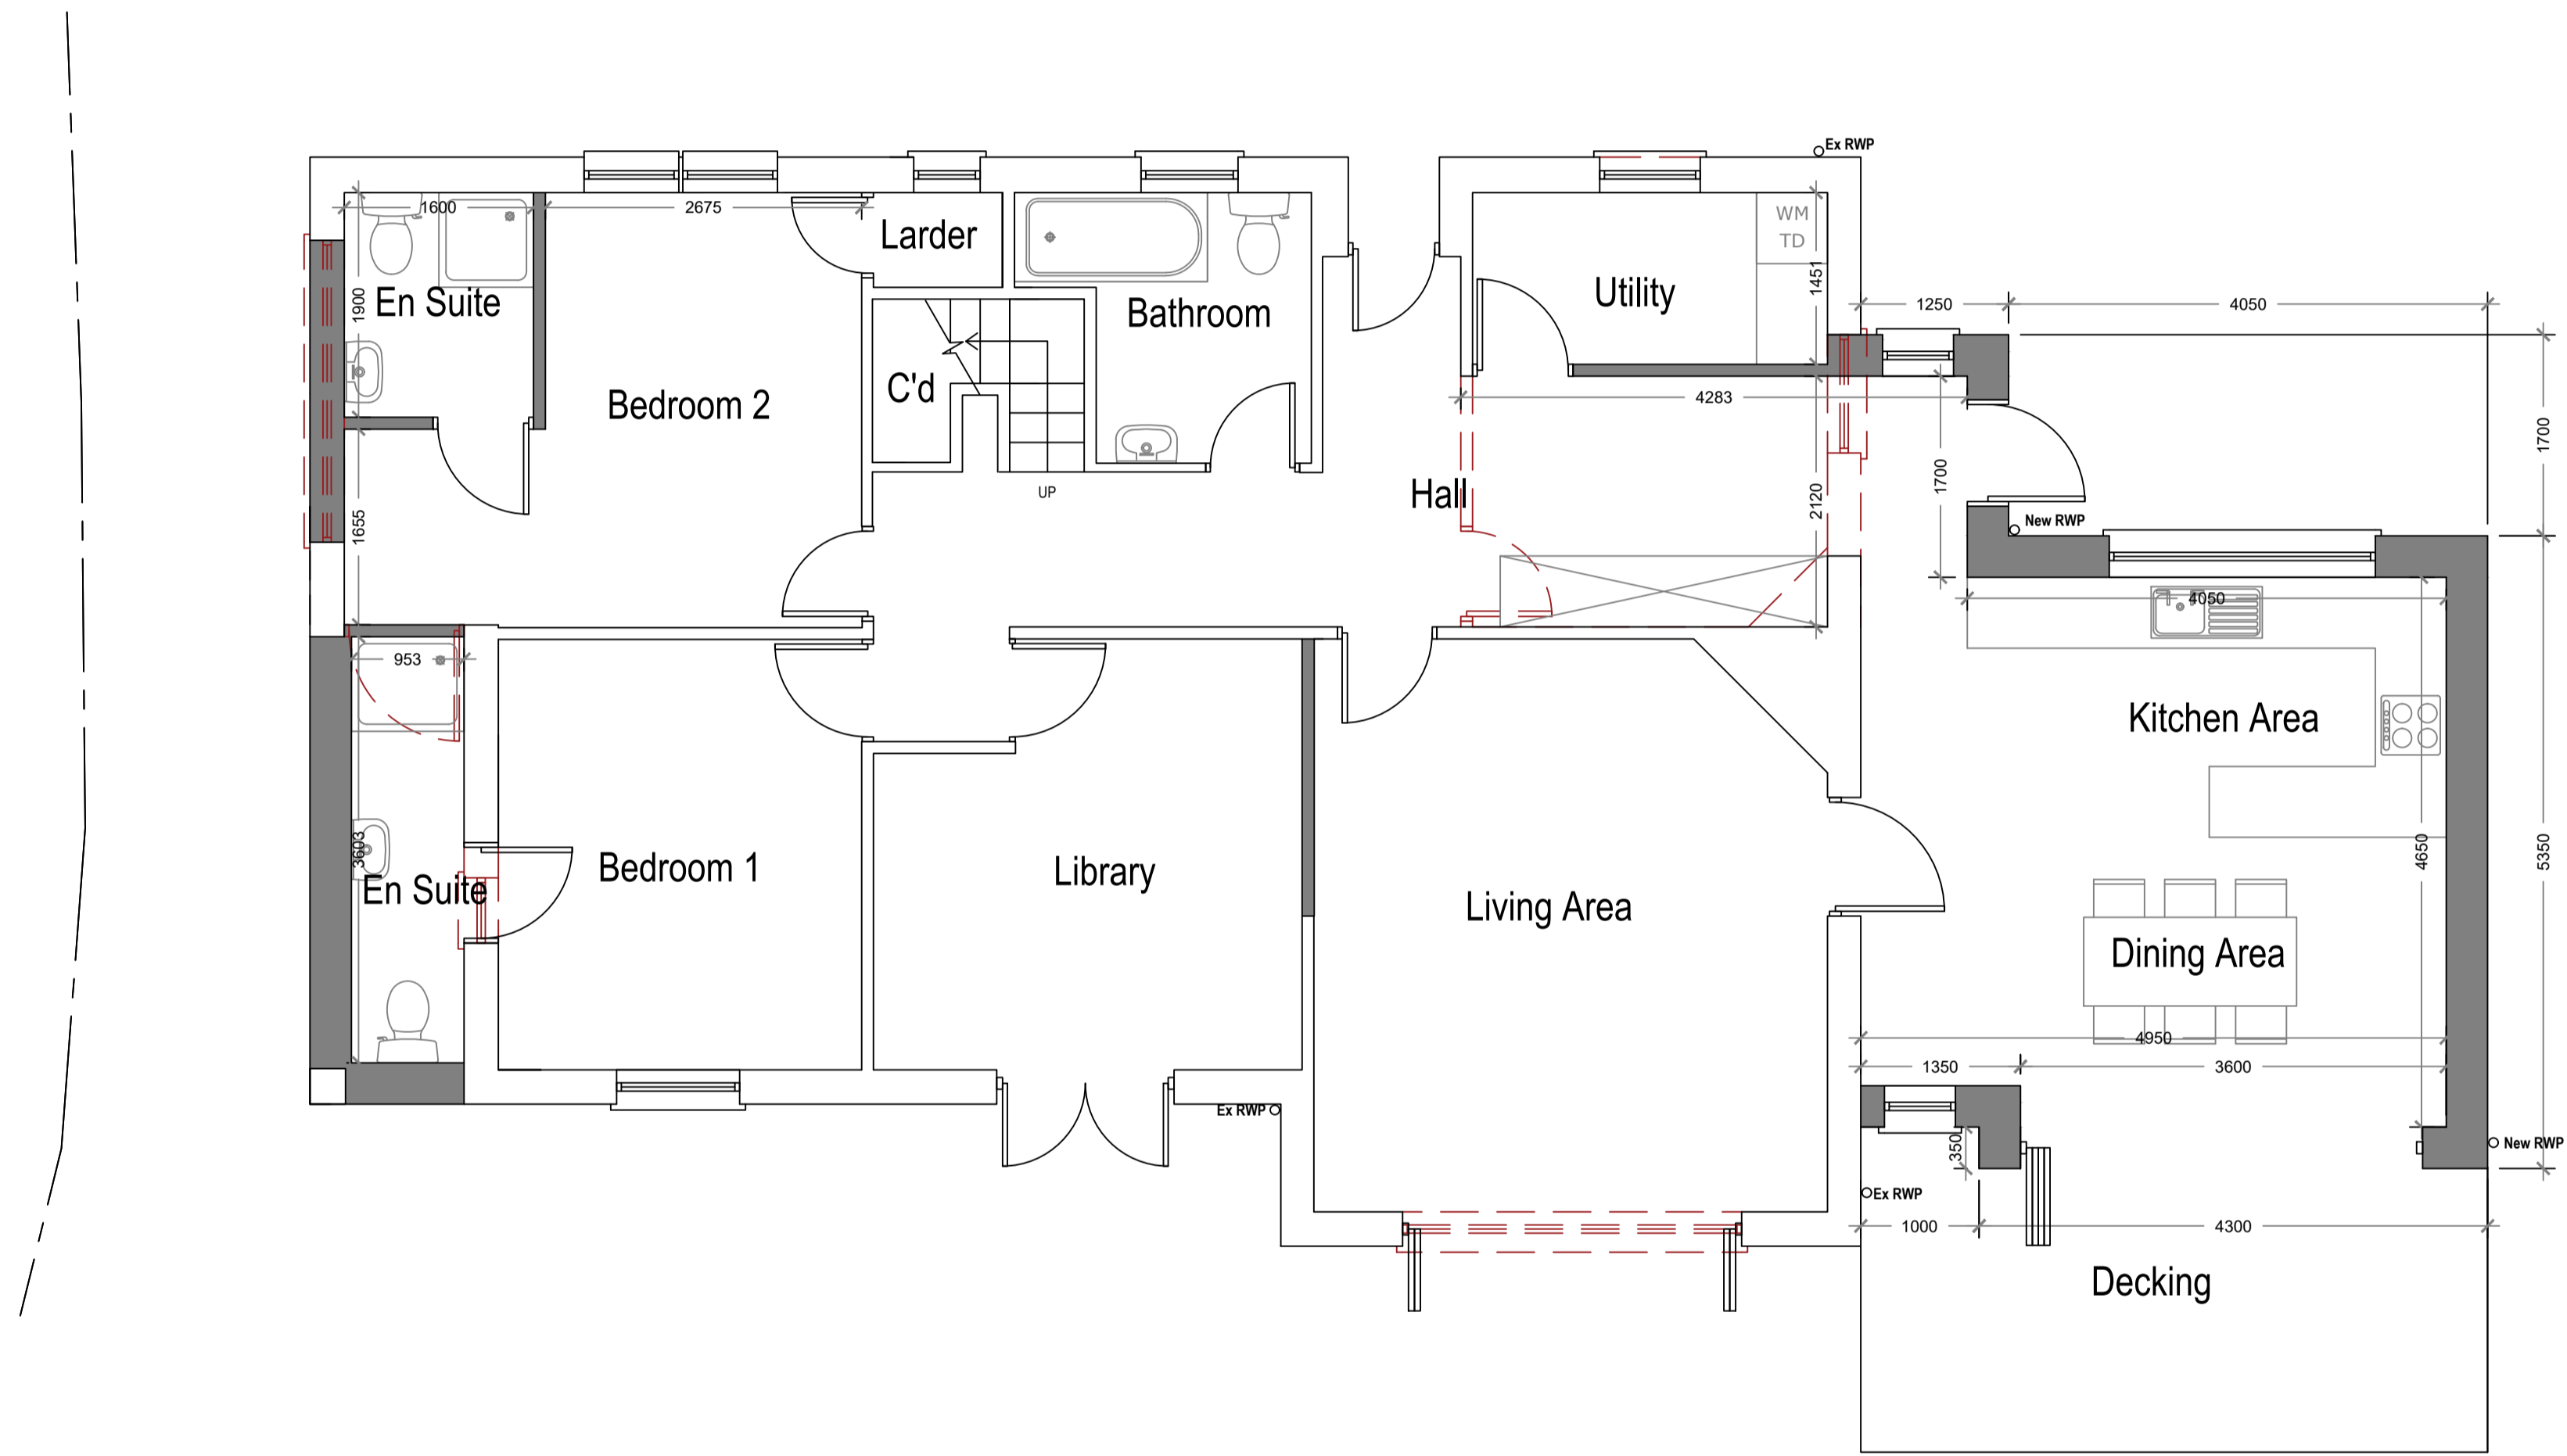

Symbol Key:

- — — — — Boundary line
- - - - - Demolished
- - - - - Details above

Area ca. 123.71 m²
 Additional Area: 30.36 m²

Arkiplan
 74 Cardiff Road, CF15 7QE • Enquiries@ArkiPlan.co.uk

Site	Cliff House, Perranuthnoe, Penzance TR20 9NE	Date	04.04.2024
		Sheet	23-1865 D03 REV 04
		Job	New Extension
		Scale	As Shown@A1
Title Number	-	Title	As Shown