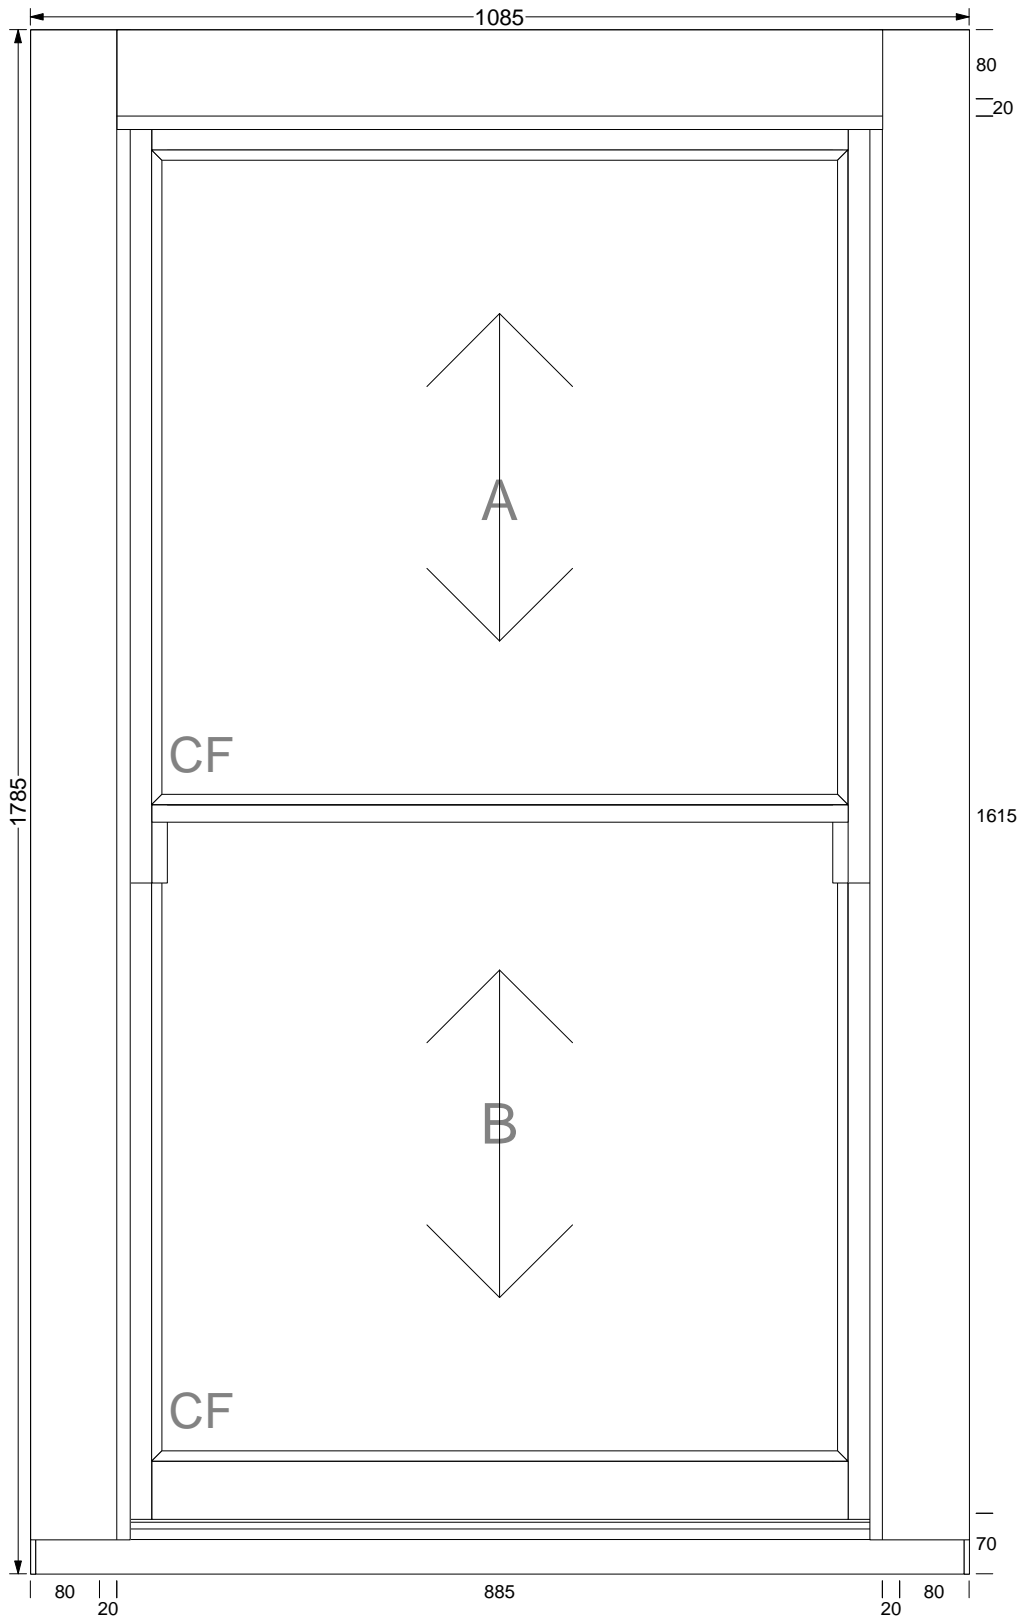

Client **Pallant Centre**

Job **Shelley**

Ref **Sash windows**

Glass Key: CF Clear Float
CT Clear Toughened
OBF Obscured Float
OBT Obscured Toughened

Job number 3310	Job reference Sash windows	11:59 17-11-23	1 of 2
---------------------------	--------------------------------------	----------------	---------------

1 X Sliding Sash - W01

Box frame 160 x 100 - Head trench 20mm x 8mm (for Jamb/Pulley stile) - Cill trench 20mm x 22mm (for Jamb/Pulley stile)

Glass Key: CF Clear Float
 CT Clear Toughened
 OBF Obscured Float
 OBT Obscured Toughened

Job number 3310	Job reference Sash windows	11:59 17-11-23	2 of 2
---------------------------	--------------------------------------	----------------	---------------