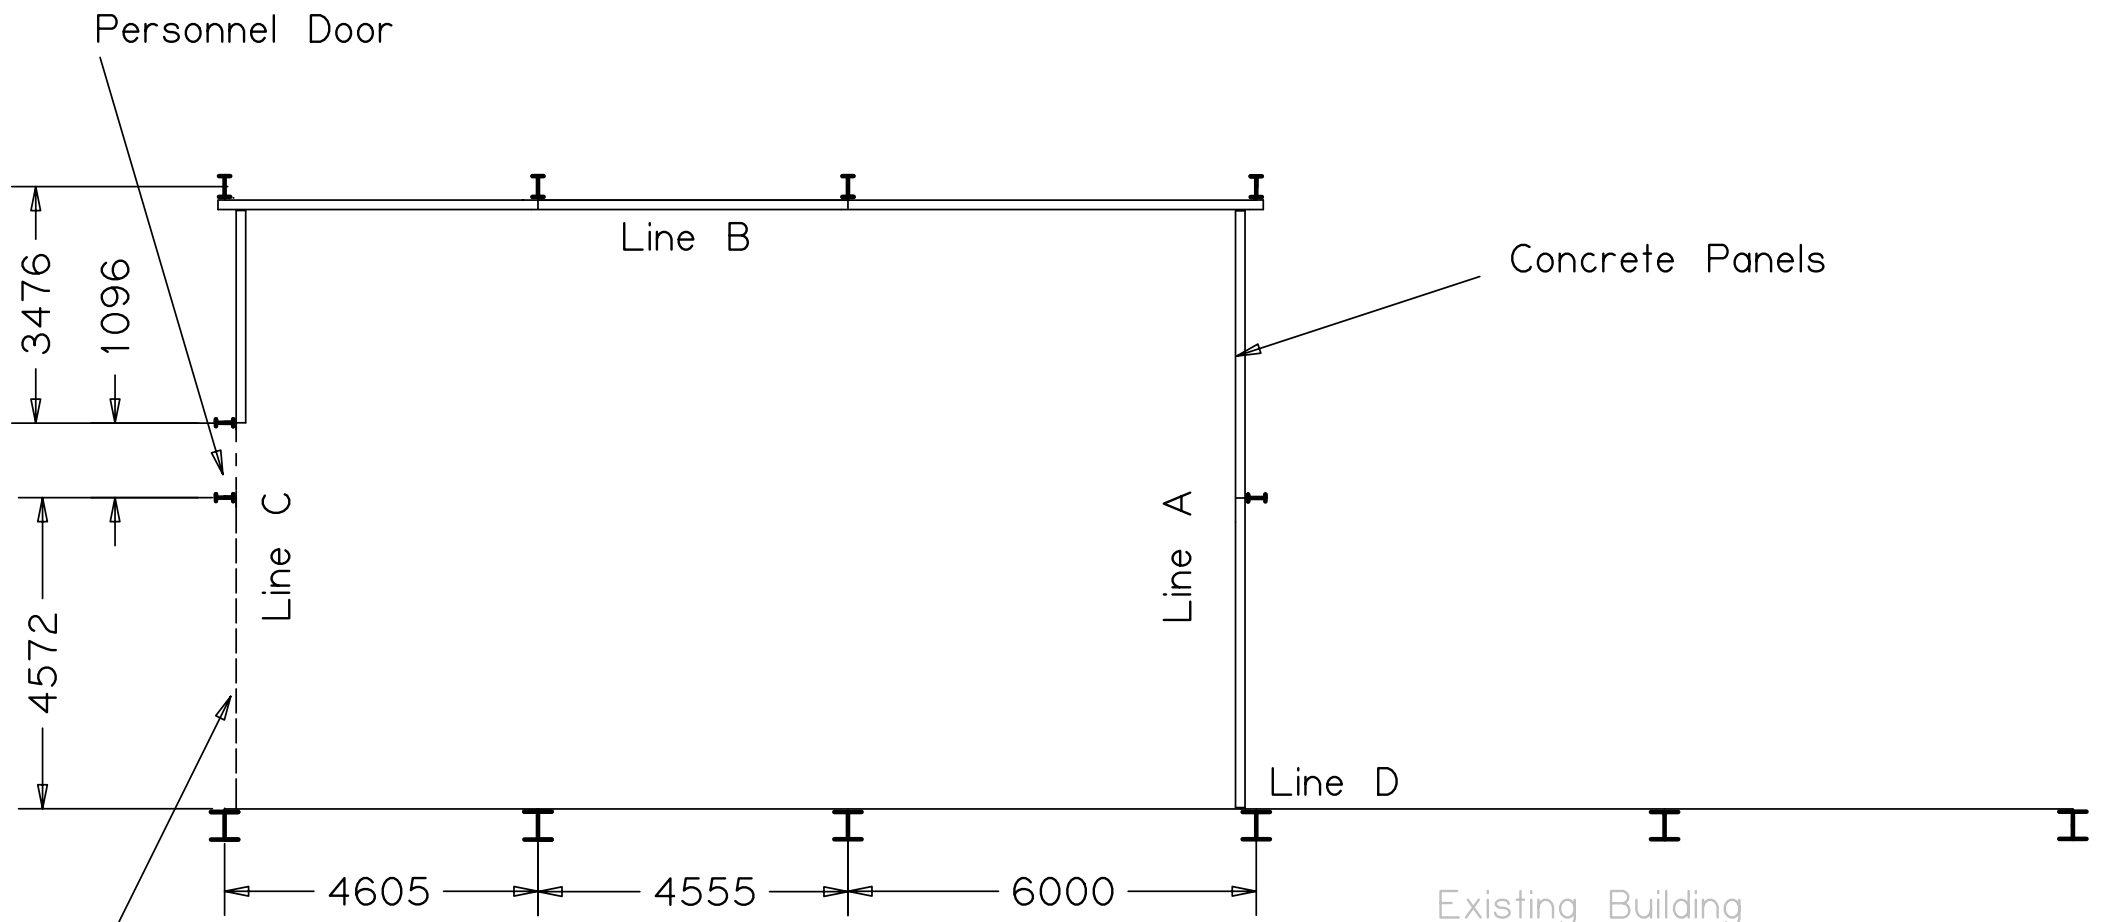

Shed Plan 1:100

Roller Shutter