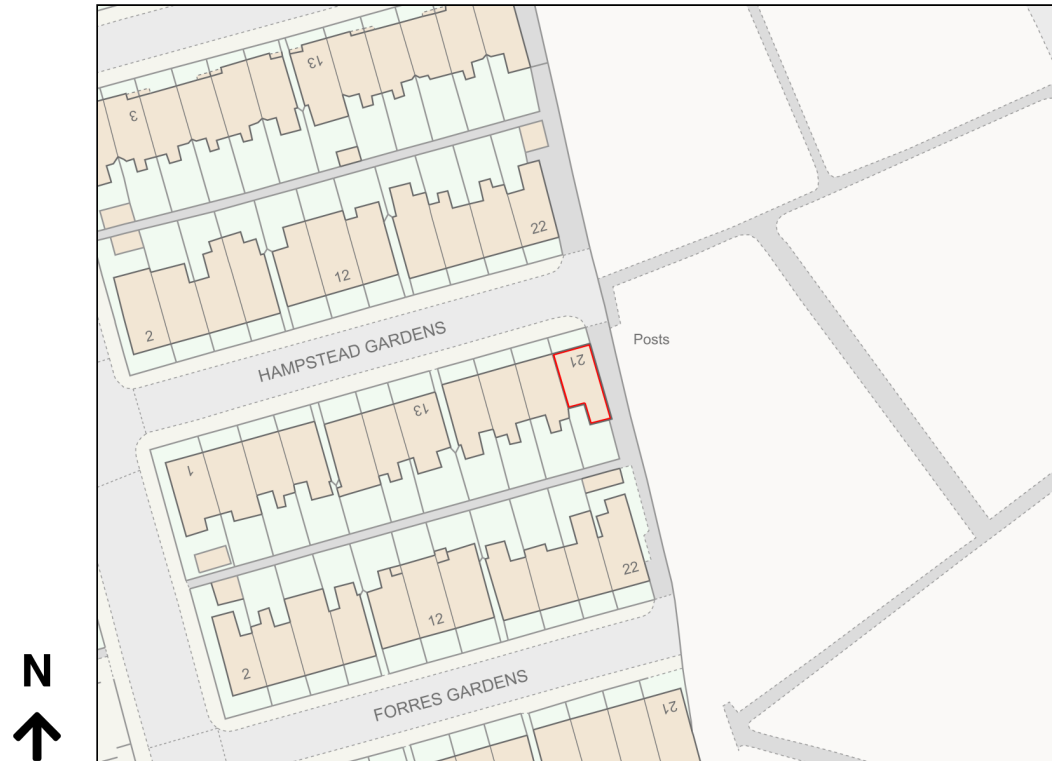

# Location Plan

Site Address: 21, Hampstead Gardens, Golders Green, London, NW11 7EU

Date Produced: 03-May-2024

Scale: 1:1250 @A4

Planning Portal Reference: PP-13035562v1