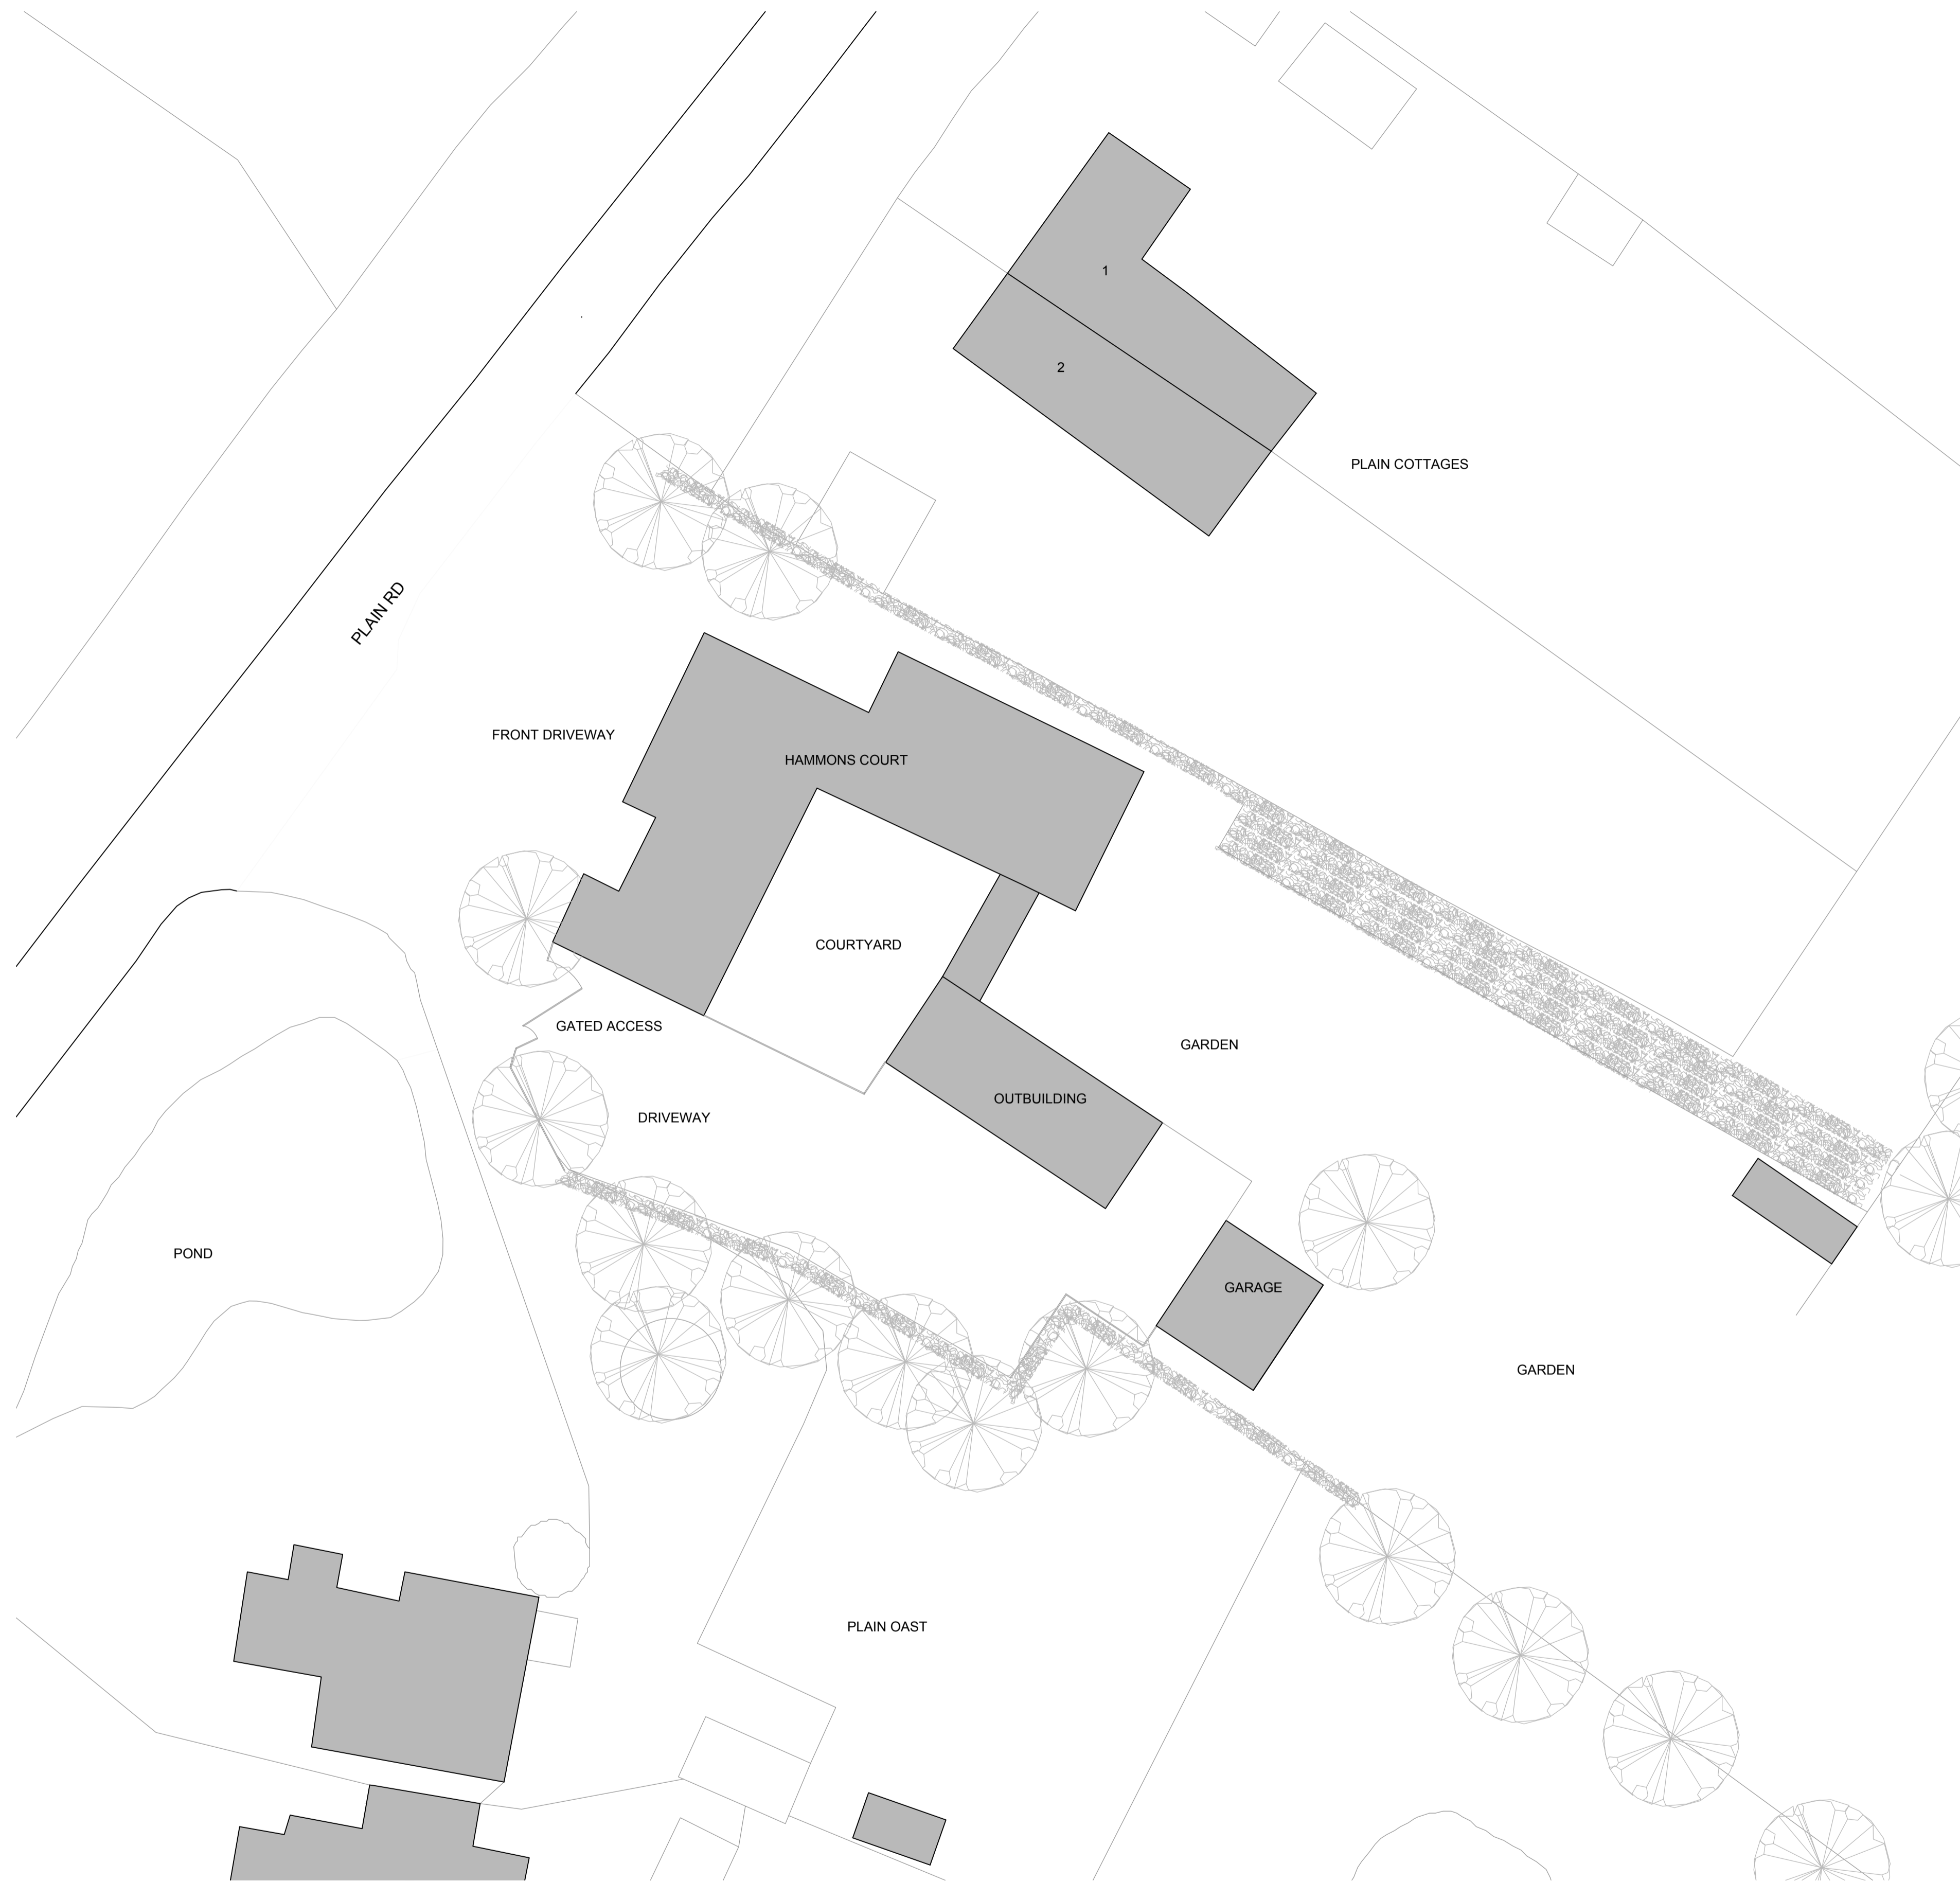

Crown Copyright and database rights 2024. OS AC0000814278 National Map Centre. Purchased 05/04/2024 1 year licence.

Site location plan
Scale 1:1250

Existing Block Plan
Scale 1:200

Scale As Noted @ A1	Date APRIL 2024	Project Title Proposed works at: Hammons Court Marden Kent TN12 9LS	Description Site Location and Existing Block Plan
Revisions		EXISTING	Drawing Number 01