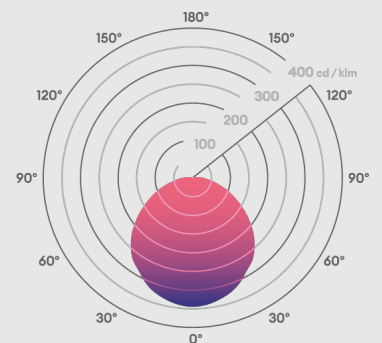

Light source energy efficiency:

Beam angle: 115°

collingwood