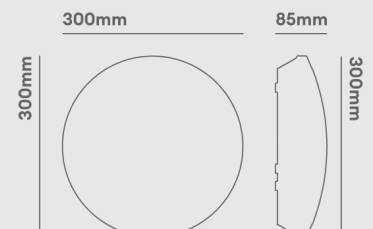

Light source energy efficiency:

Beam angle: 115°

collingwood