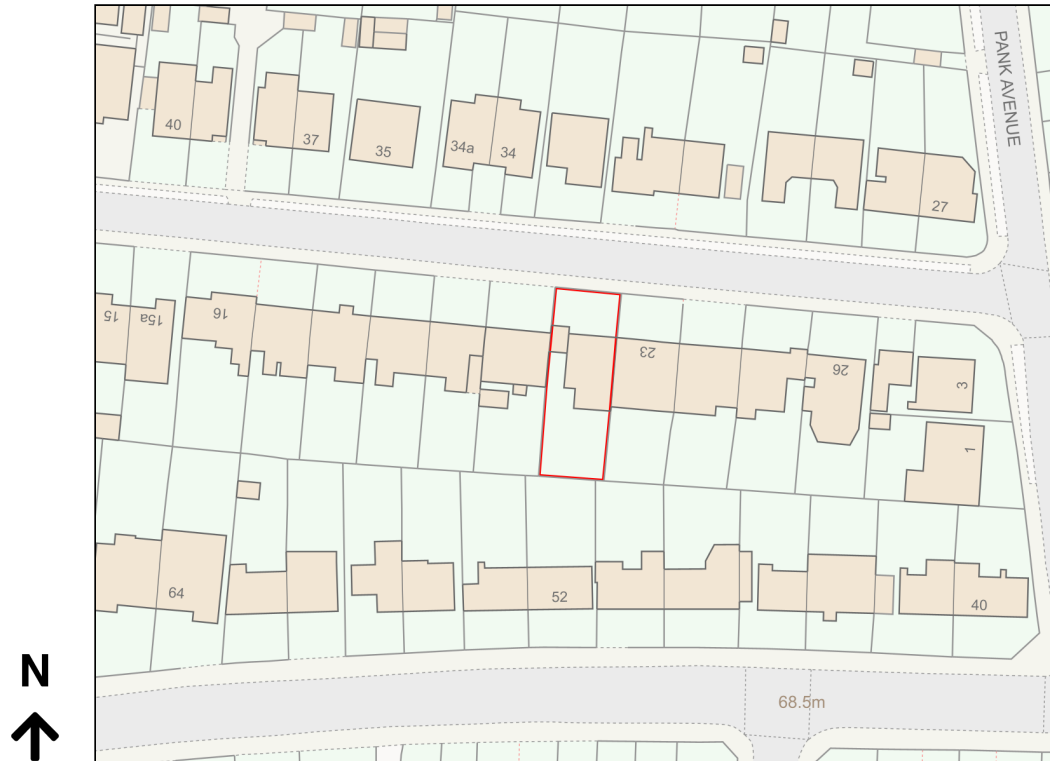

Location Plan

Site Address: 22, Eversleigh Road, New Barnet, Barnet, EN5 1NE

Date Produced: 03-May-2024

Scale: 1:1250 @A4

Planning Portal Reference: PP-13037372v1