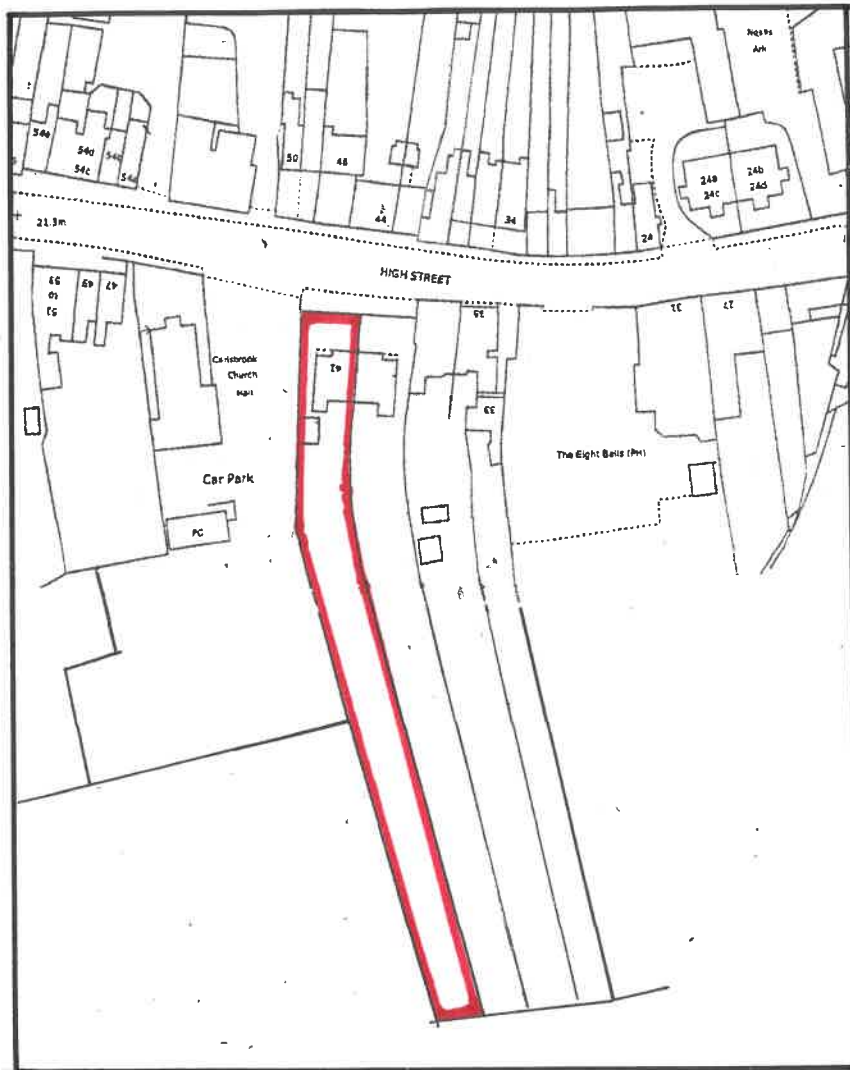

# 41 HIGH STREET CARISBROOKE ISLE OF WIGHT

**LOCATION PLAN**  
Scale 1:1250