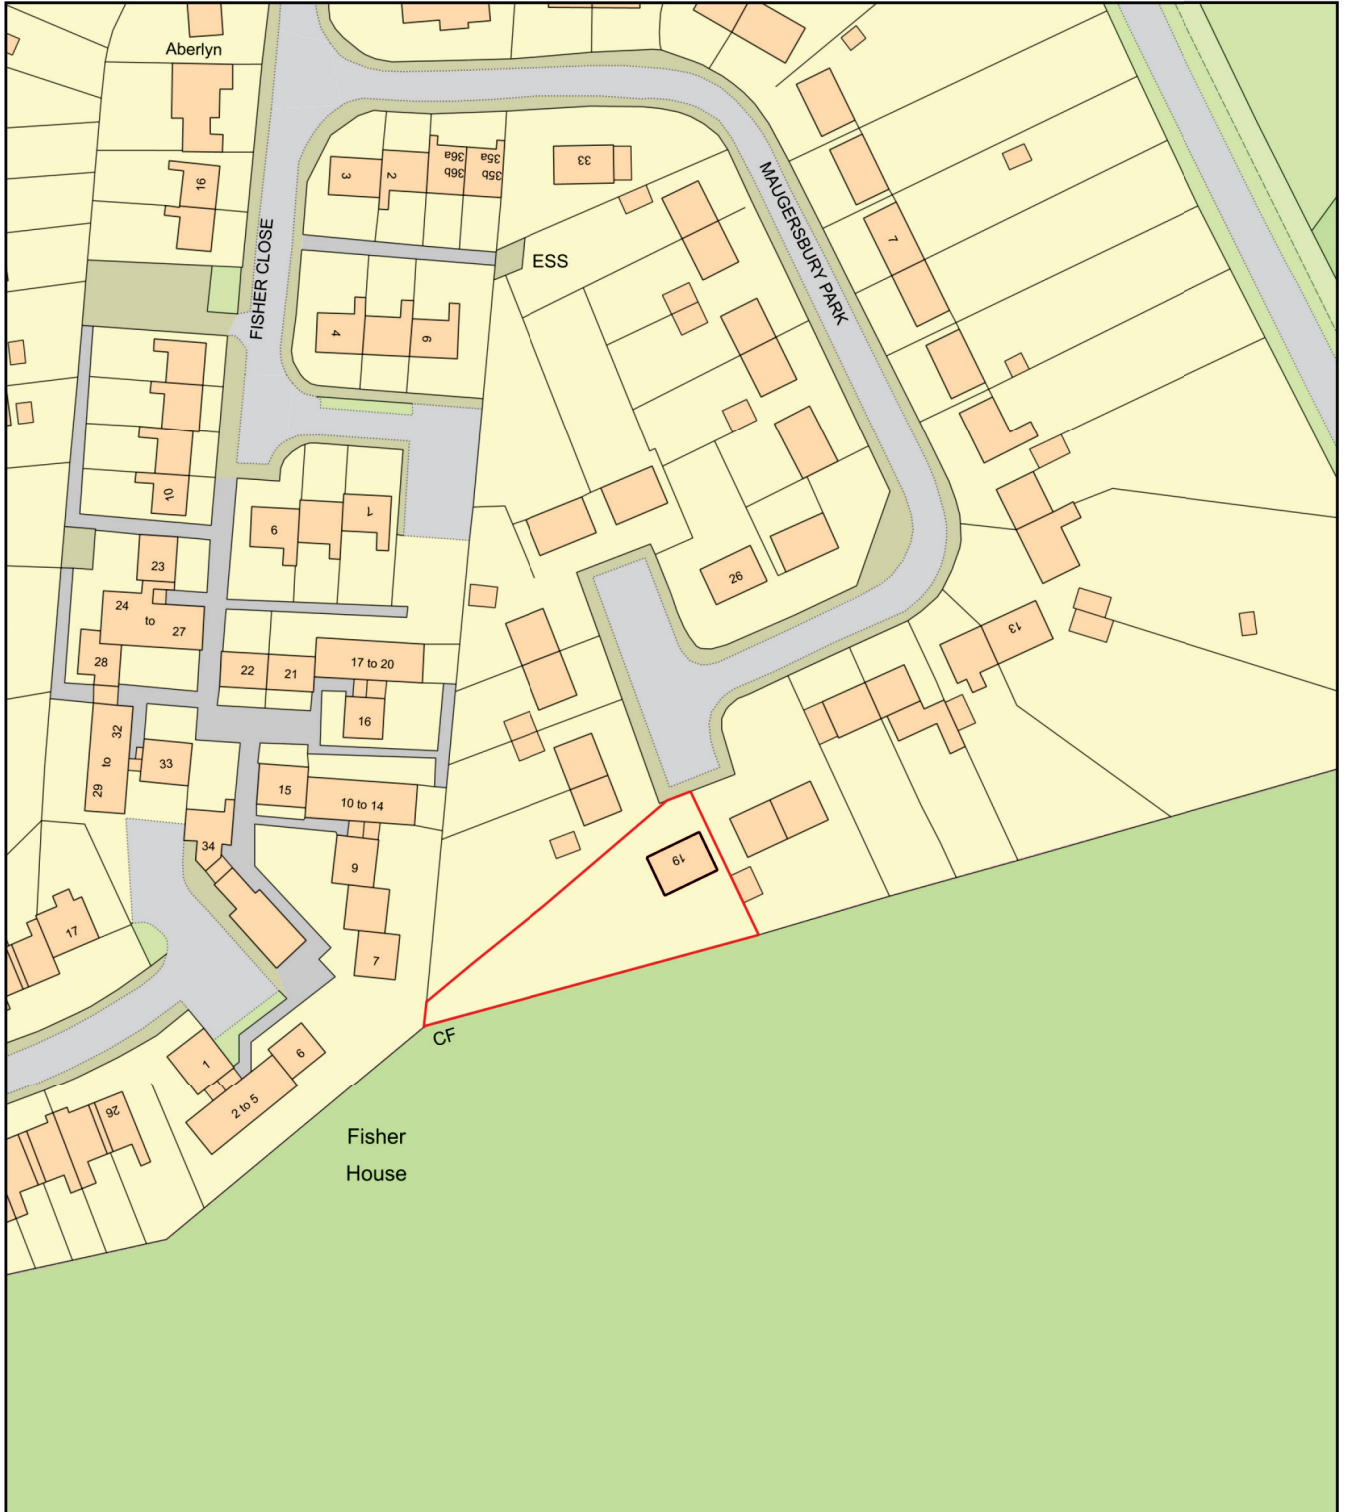

19 Maugersbury Park - Location Plan

Plan Produced for: John Morris

Date Produced: 27 Apr 2024

Plan Reference Number: TQRQM24118091619746

Scale: 1:1250 @ A4