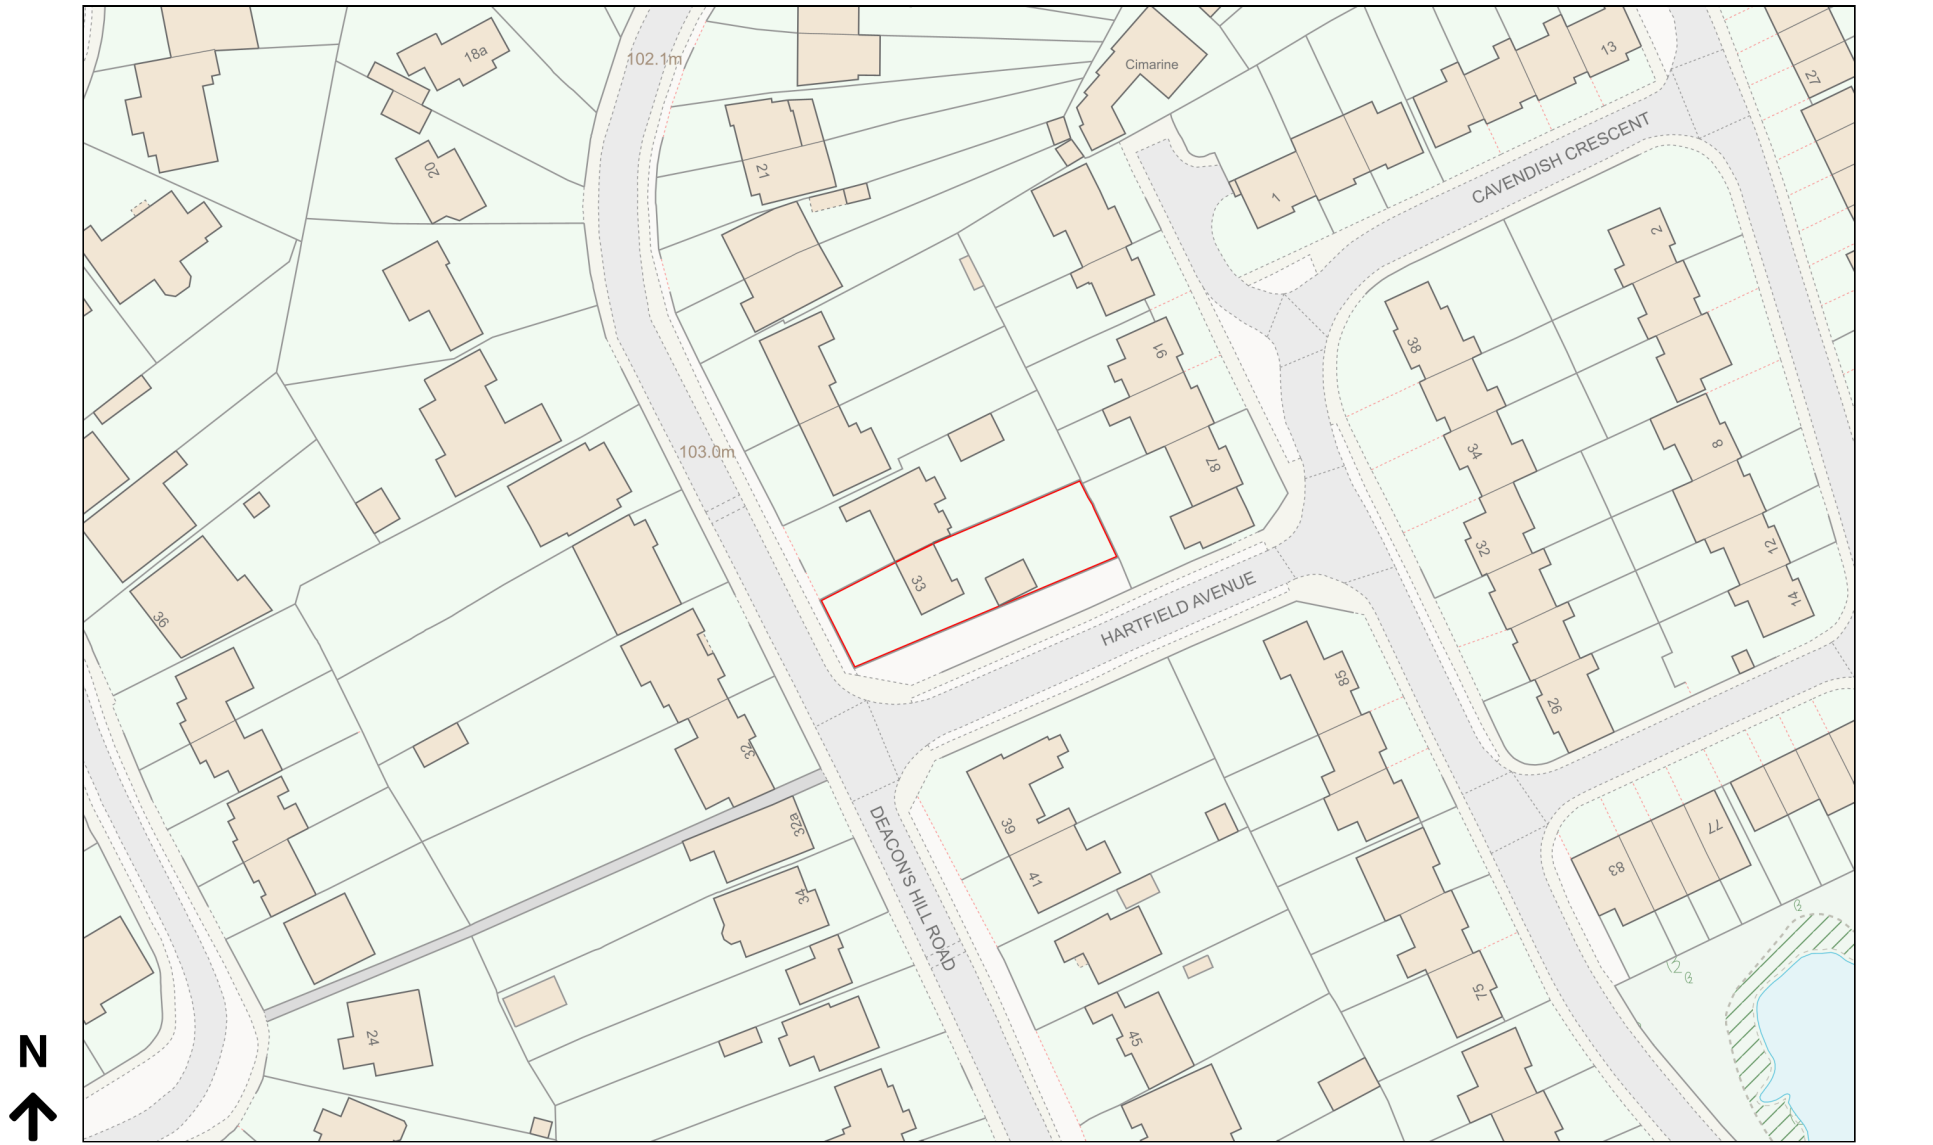

# Location Plan

Site Address: 33, Deacons Hill Road, Elstree, WD6 3HY

Date Produced: 04-May-2024

Scale: 1:1250 @A4

Planning Portal Reference: PP-13038816v1