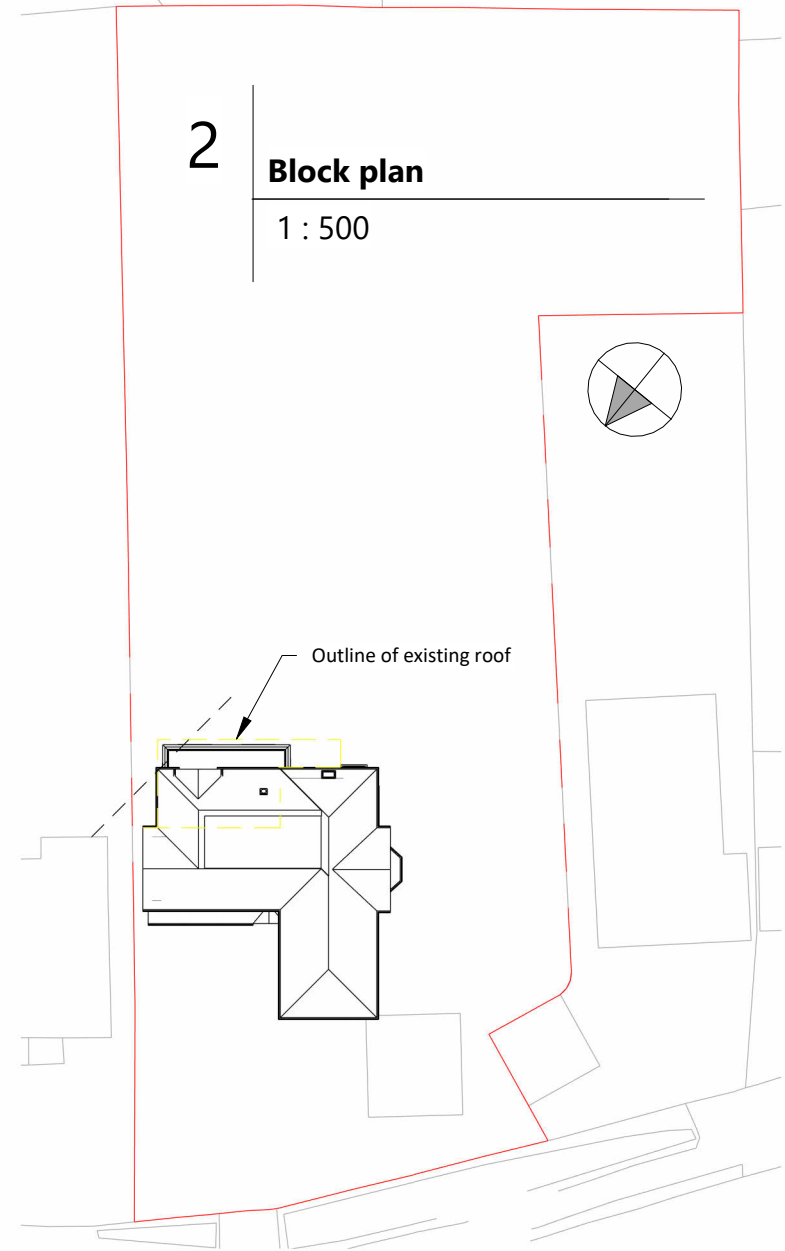

0 25 50m 1:1250

Ordnance Survey (c) Crown Copyright 2023. All rights reserved. Licence number 100022432

1

Location plan

1 : 1250

0 10 20m 1:500

2

Block plan

1 : 500

Outline of existing roof

**Avid Design Ltd
Radlett**

avid.uk.com
info@avid.uk.com

SITE ADDRESS: 49 Watford Road, Radlett, WD7 8LG

TITLE: Location and Block plan

DWG NO: A101

SCALE @ A4: As indicated