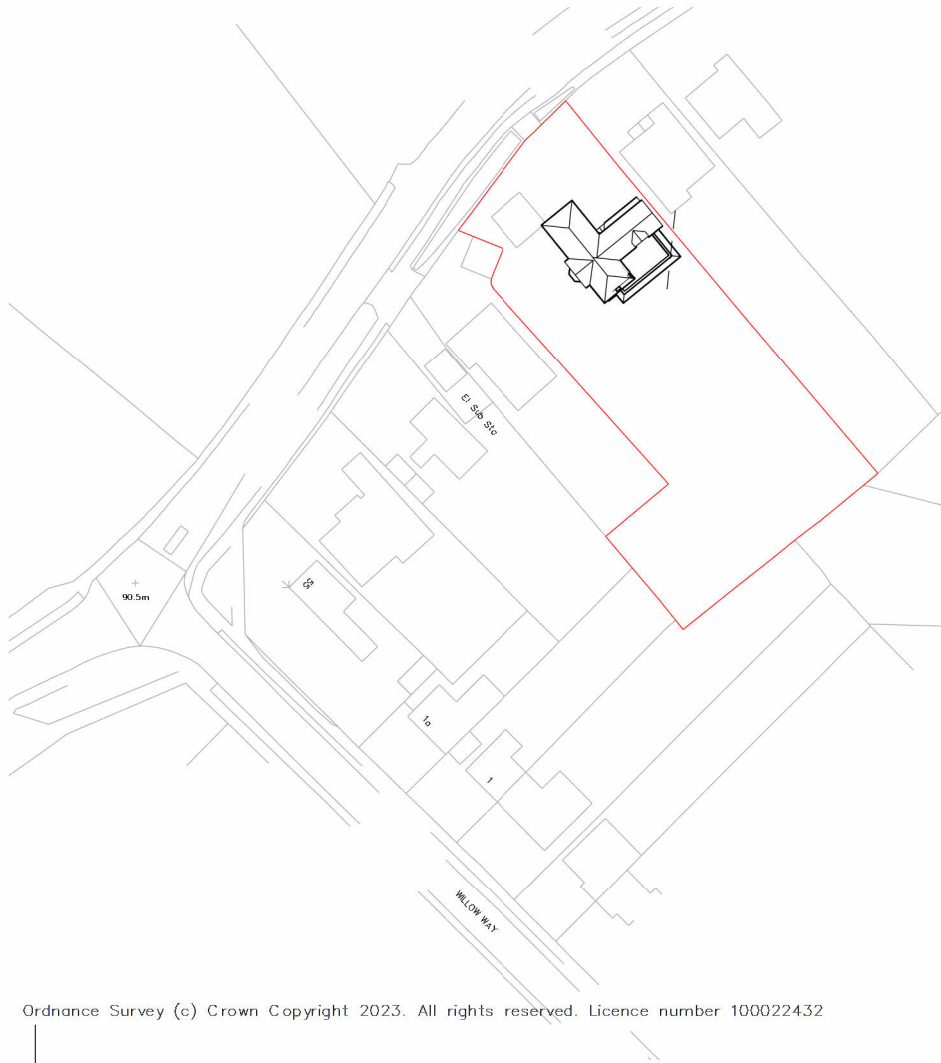

0 25 50m 1:1250

Ordnance Survey (c) Crown Copyright 2023. All rights reserved. Licence number 100022432

1

Location plan

1 : 1250

0 10 20m 1:500

2

Block plan

1 : 500

Outline of existing roof

**Avid Design Ltd
Radlett**

avid.uk.com
info@avid.uk.com

SITE ADDRESS: 49 Watford Road, Radlett, WD7 8LG

TITLE: Location and Block plan

DWG NO: A101

SCALE @ A4: As indicated